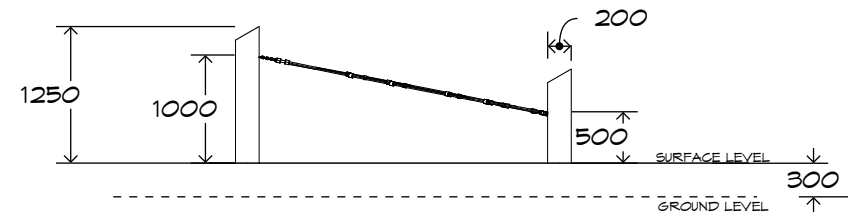

Product Sheet

Inclined Tri Tramp

CN-1064

playground
creations
creating play for everyday!

Product Warranty

Playground Creations warrants its products to be free from defect in materials or workmanship during normal use and installation and in accordance with our specifications.

Full warranty details on request.

Disclaimer: This should be read in conjunction with the Playground Creations full warranty terms and conditions.

On H5 posts and stainless steel fabricated components

On steel equipment with forced movement

On HDPE (high density polyethylene) structural failure

On combination rope work and activity nets

On all moving components

SURFACING:
RECOMMENDED: 27 m²