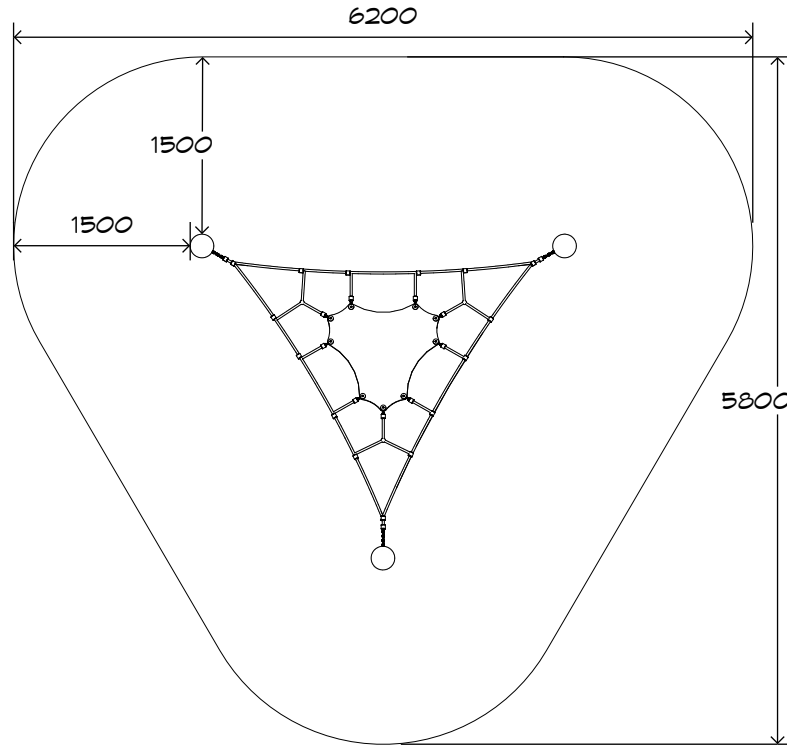

Product Sheet

Inclined Tri Tramp

CN-1064

playground
creations
creating play for everyday!

Product Warranty

Playground Creations warrants its products to be free from defect in materials or workmanship during normal use and installation and in accordance with our specifications.

Full warranty details on request.

Disclaimer: This should be read in conjunction with the Playground Creations full warranty terms and conditions.

On H5 posts and stainless steel fabricated components

On steel equipment with forced movement

On HDPE (high density polyethylene) structural failure

On combination rope work and activity nets

On all moving components

SURFACING:
RECOMMENDED: 27 m²