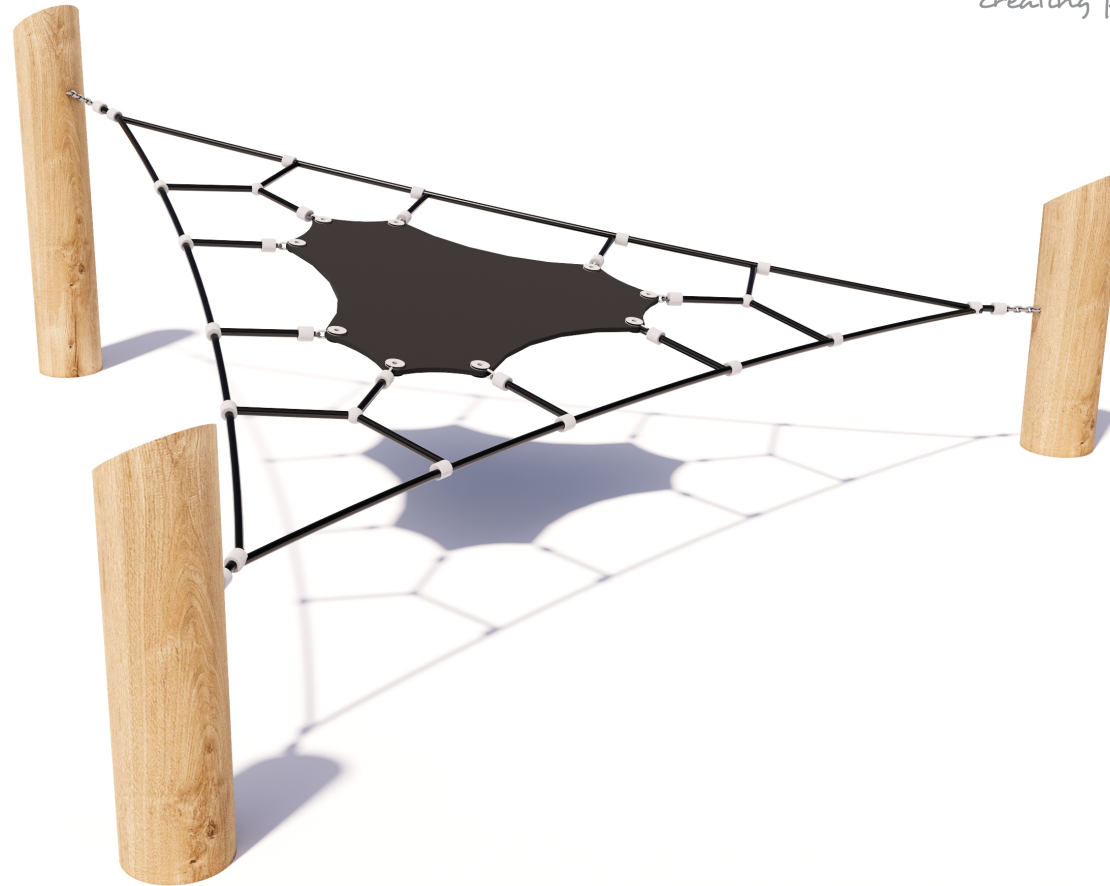

Product Sheet

Inclined Tri Tramp

CN-1064

playground
creations
creating play for everyday!

CRITICAL
FALL HEIGHT
1.0m

TOTAL
HEIGHT
1.25m

RECOMMENDED
SURFACING
27m²

RECOMMENDED
AGE
3+

RECOMMENDED
USERS
1-6

NZS 5828:2015

0800 273 283 | info@playgroundcreations.co.nz | playgroundcreations.co.nz

Artist impression only