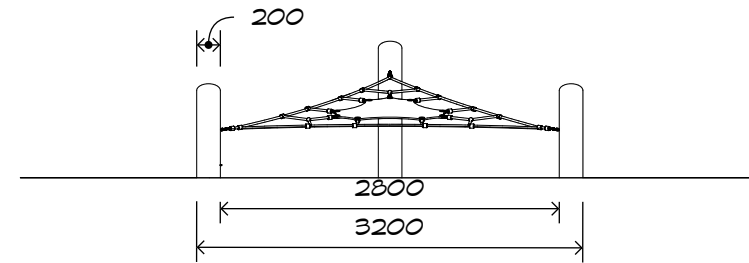

Product Sheet

Inclined Tri Tramp

CN-1064

playground
creations
creating play for everyday!

Product Warranty

Playground Creations warrants its products to be free from defect in materials or workmanship during normal use and installation and in accordance with our specifications.

Full warranty details on request.

Disclaimer: This should be read in conjunction with the Playground Creations full warranty terms and conditions.

On H5 posts and stainless steel fabricated components

On steel equipment with forced movement

On HDPE (high density polyethylene) structural failure

On combination rope work and activity nets

On all moving components

SURFACING:
RECOMMENDED: 27 m²