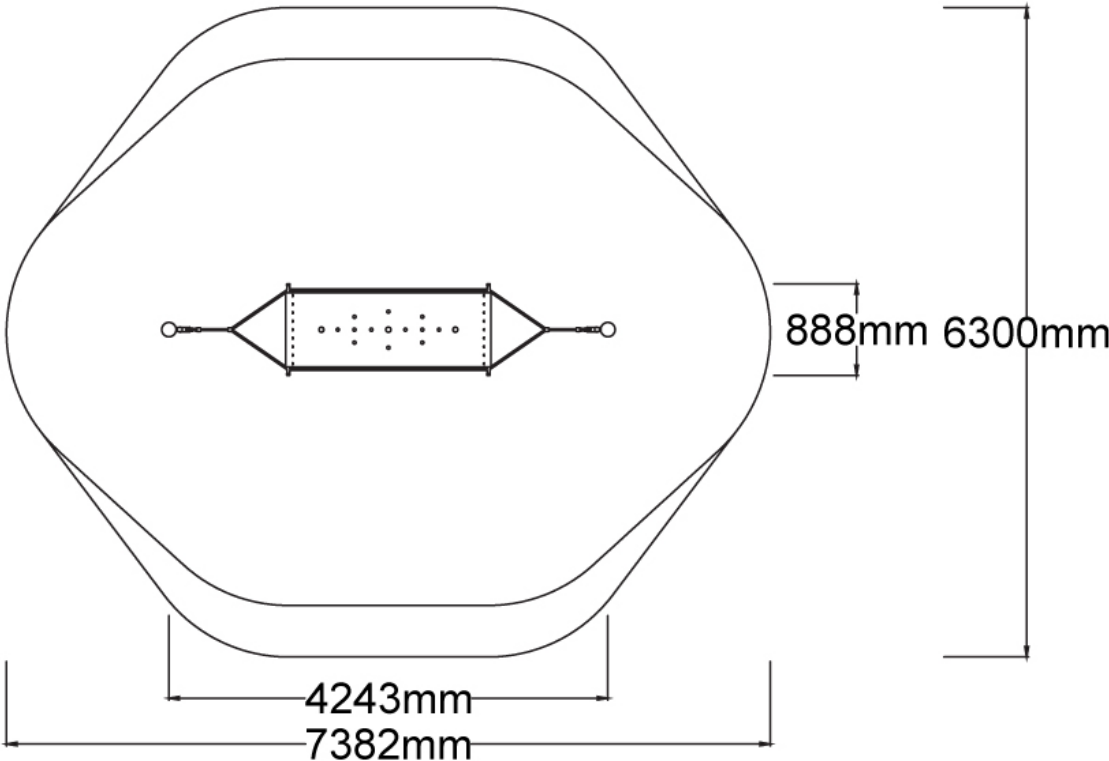

Users 1-4

Specifications

Max Height	1.3m
Fall Zone Area	28.4m ²
Max Fall Height	1.5m
Equipment Size	0.9m(w) x 4.4m(l) x 1.3m(h)

Materials & Equipment

Posts	Stainless Steel with powdercoat
Dynamic	18mm steel reinforced rope, Stainless steel chain, Rubber membrane

Colours

[Click here](#) to see our Rope and Powdercoat colours or consult colours with Kaebel Leisure.

Side Elevation

Top View

DOWNLOADS

For access to our DWG files and High Resolution Product images, please [Click here](#) to login or create an account.