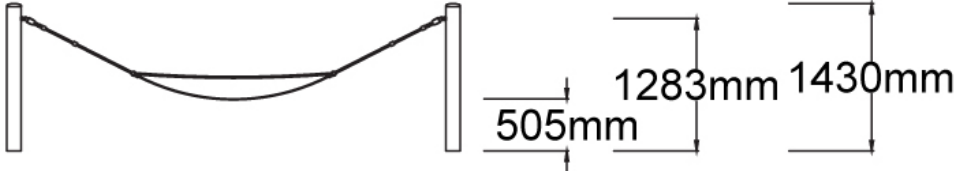

Side Elevation