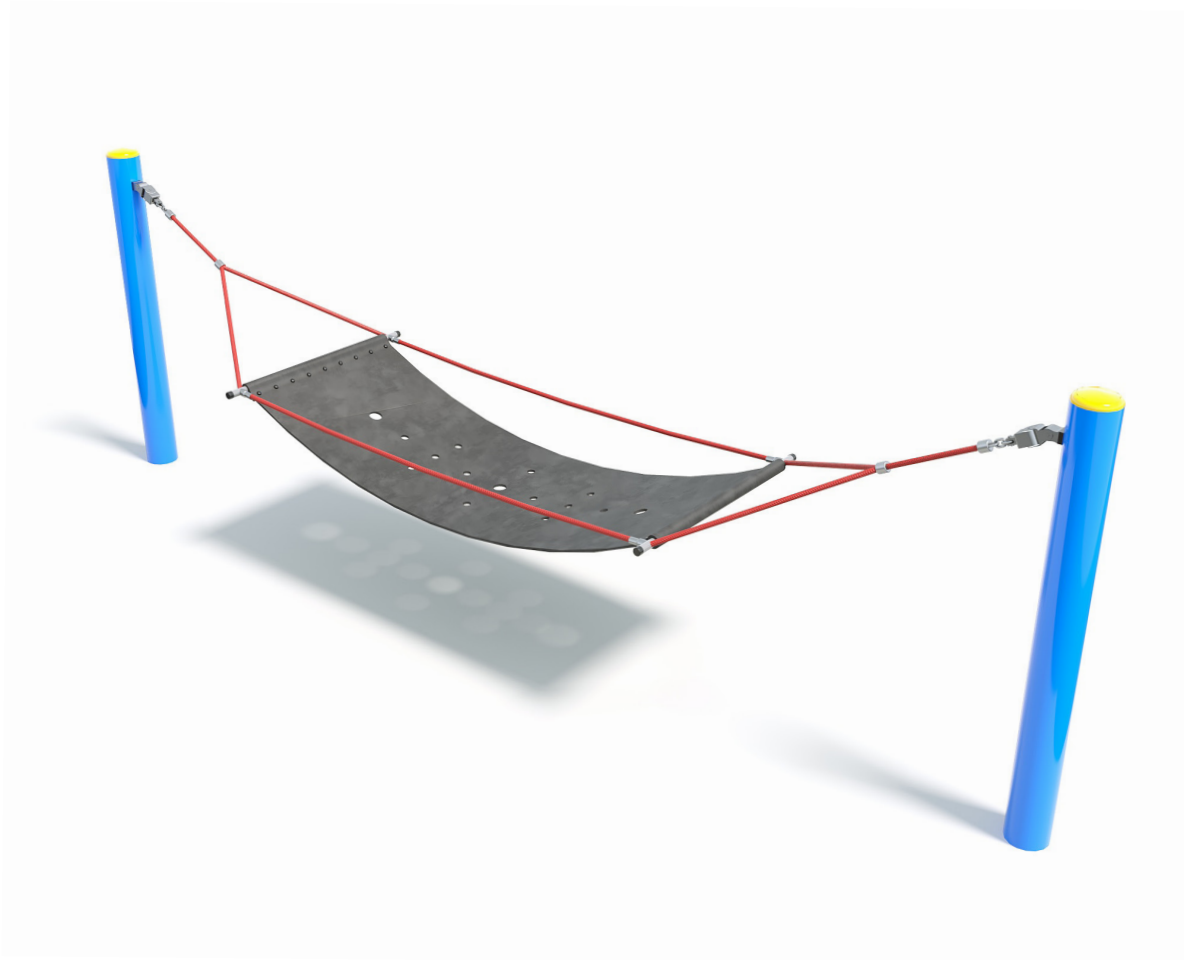

Users 1-4

Specifications

Max Height	1.3m
Fall Zone Area	28.4m ²
Max Fall Height	1.5m
Equipment Size	0.9m(w) x 4.4m(l) x 1.3m(h)

Materials & Equipment

Posts	Stainless Steel with powdercoat
Dynamic	18mm steel reinforced rope, Stainless steel chain, Rubber membrane

Colours

[Click here](#) to see our Rope and Powdercoat colours or consult colours with Kaebel Leisure.

Side Elevation

Top View

DOWNLOADS

For access to our DWG files and High Resolution Product images, please [Click here](#) to login or create an account.