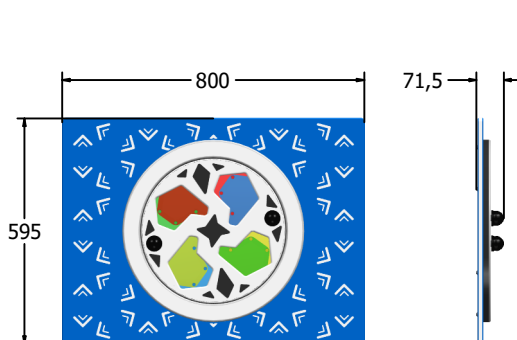

DIMENSIONS

FICWK6
FICWK6-AL-WP

Standard Panel
Panel with Alu Posts