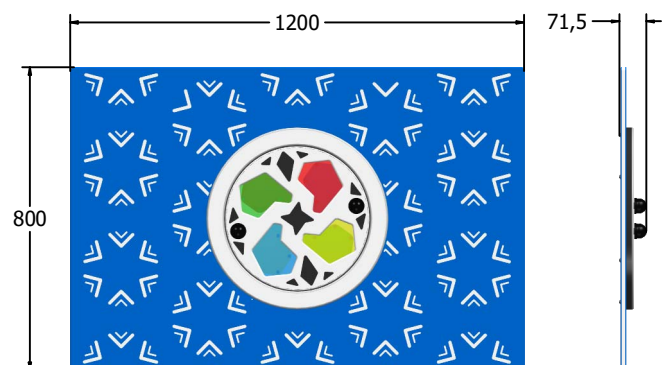

### SUPPLY METHOD

Panel - Pre-assembled singular panel

### FEATURES

 **ROTATE** - 360° Rotating colour wheel

 **VISUAL** - Visually striking colour overlays

### DIMENSIONS

FICWK6  
FICWK6-AL-WP

Standard Panel  
Panel with Alu Posts

FICWK3  
FICWK3-AL-WP

Standard Panel  
Panel with Alu Posts

### TECHNICAL

Age Range: 2+ Years  
Largest Part: FICWK6 - 595 x 800 x 71.5mm  
Total Weight: FICWK6 - 9kg  
Surfacing: N/A

Age Range: 2+ Years  
Largest Part: FICWK3 - 800 x 1200 x 71.5mm  
Total Weight: FICWK3 - 15.6kg  
Surfacing: N/A