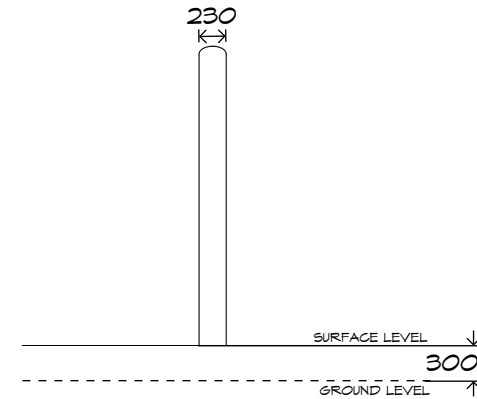

Product Sheet

Coconut Wiggle

CN-1001

Product Warranty

Playground Creations warrants its products to be free from defect in materials or workmanship during normal use and installation and in accordance with our specifications.

Full warranty details on request.

Disclaimer: This should be read in conjunction with the Playground Creations full warranty terms and conditions.

On H5 posts and stainless steel fabricated components

On steel equipment with forced movement

On HDPE (high density polyethylene) structural failure

On combination rope work and activity nets

On all moving components

SURFACING:
RECOMMENDED: 18 m²