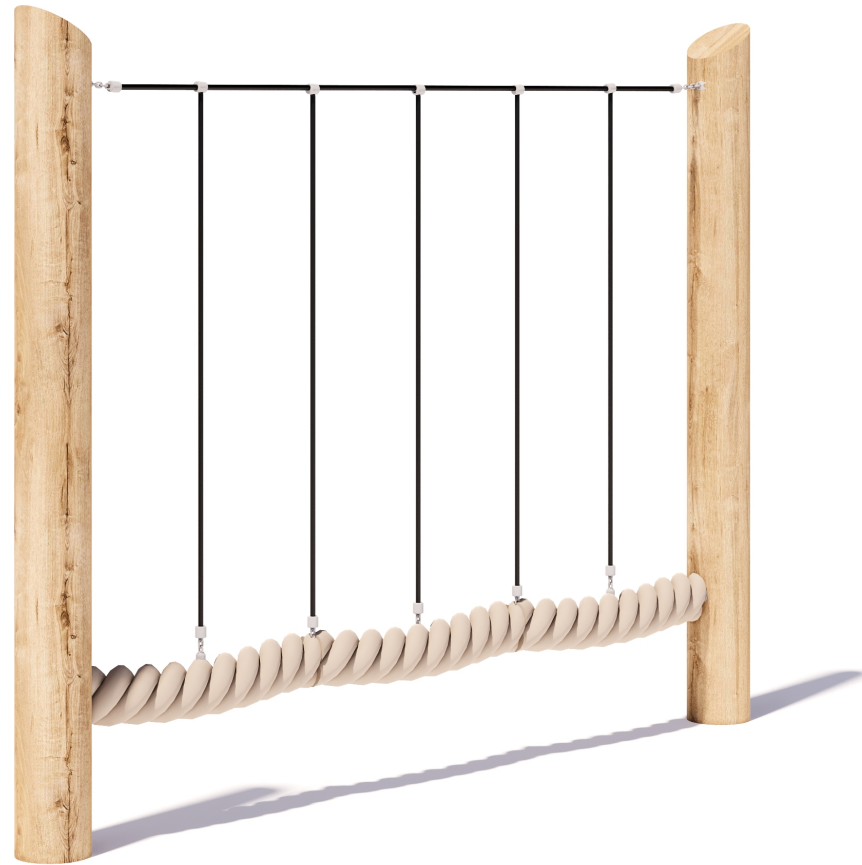

Product Sheet

Coconut Wiggle

CN-1001

playground
creations
creating play for everyday!

CRITICAL
FALL HEIGHT
0.55m

TOTAL
HEIGHT
2.55m

RECOMMENDED
SURFACING
18m²

RECOMMENDED
AGE
3+

RECOMMENDED
USERS
1-6

NZS 5828:2015

0800 273 283 | info@playgroundcreations.co.nz | playgroundcreations.co.nz

Artist impression only