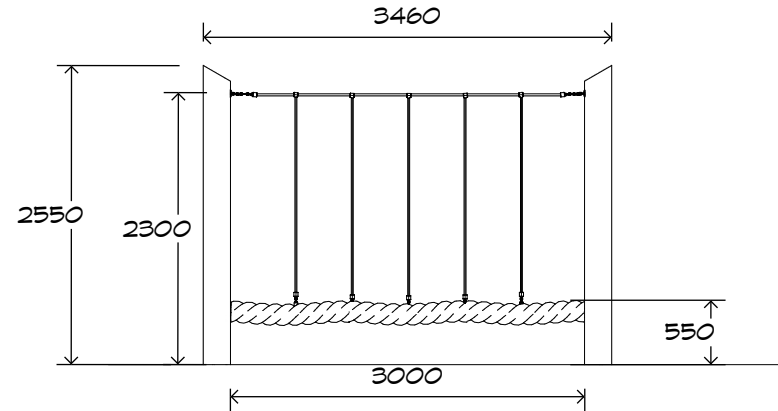

Product Sheet

Coconut Wiggle

CN-1001

Product Warranty

Playground Creations warrants its products to be free from defect in materials or workmanship during normal use and installation and in accordance with our specifications.

Full warranty details on request.

Disclaimer: This should be read in conjunction with the Playground Creations full warranty terms and conditions.

On H5 posts and stainless steel fabricated components

On steel equipment with forced movement

On HDPE (high density polyethylene) structural failure

On combination rope work and activity nets

On all moving components

SURFACING:
RECOMMENDED: 18 m²