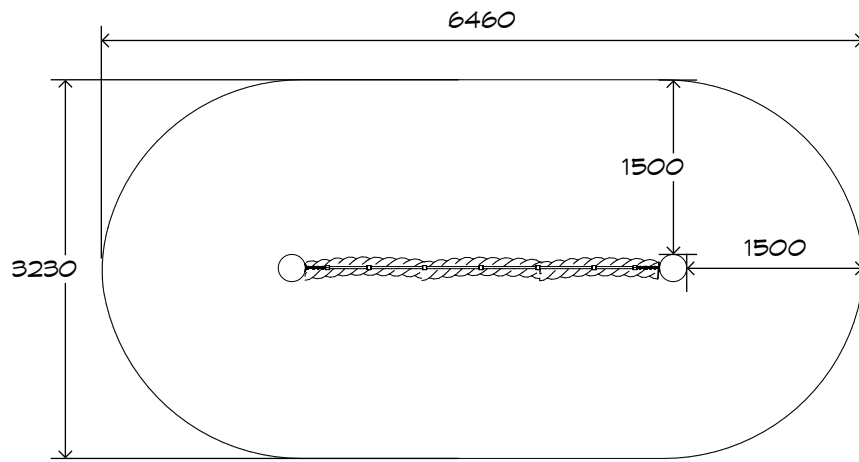

Product Sheet

Coconut Wiggle

CN-1001

Product Warranty

Playground Creations warrants its products to be free from defect in materials or workmanship during normal use and installation and in accordance with our specifications.

Full warranty details on request.

Disclaimer: This should be read in conjunction with the Playground Creations full warranty terms and conditions.

On H5 posts and stainless steel fabricated components

On steel equipment with forced movement

On HDPE (high density polyethylene) structural failure

On combination rope work and activity nets

On all moving components

SURFACING:
RECOMMENDED: 18 m²