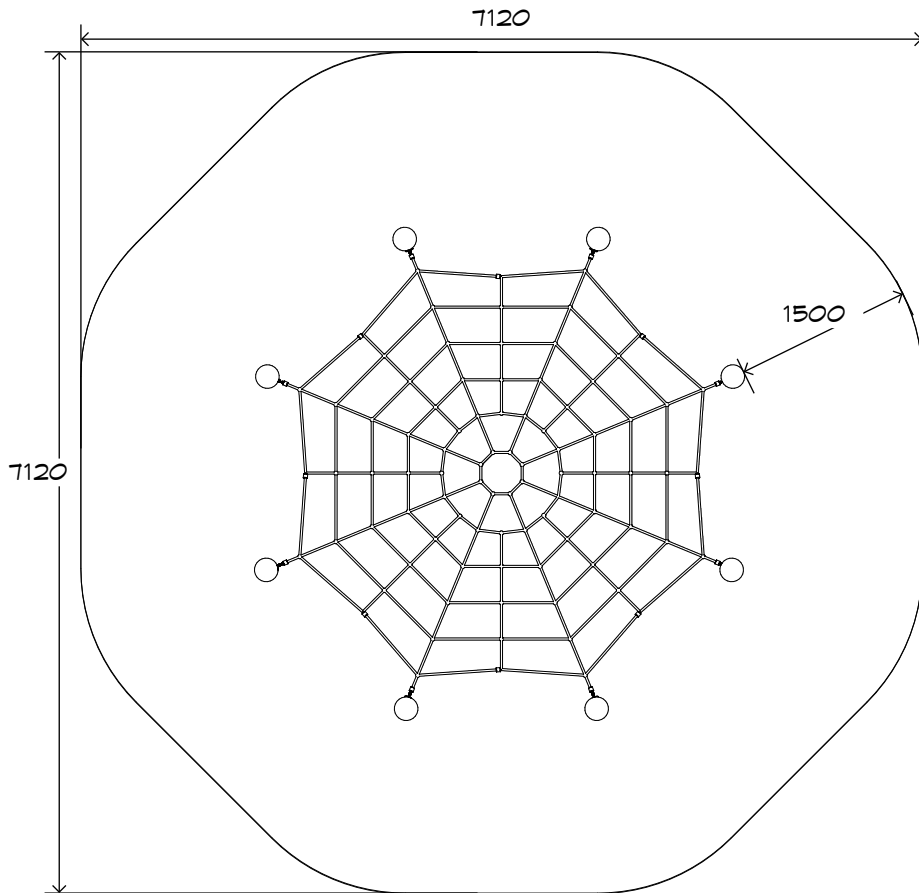

Product Sheet

Spidergon

CN-1006

Product Warranty

Playground Creations warrants its products to be free from defect in materials or workmanship during normal use and installation and in accordance with our specifications.

Full warranty details on request.

Disclaimer: This should be read in conjunction with the Playground Creations full warranty terms and conditions.

On H5 posts and stainless steel fabricated components

On steel equipment with forced movement

On HDPE (high density polyethylene) structural failure

On combination rope work and activity nets

On all moving components

SURFACING:
RECOMMENDED: 42 m²