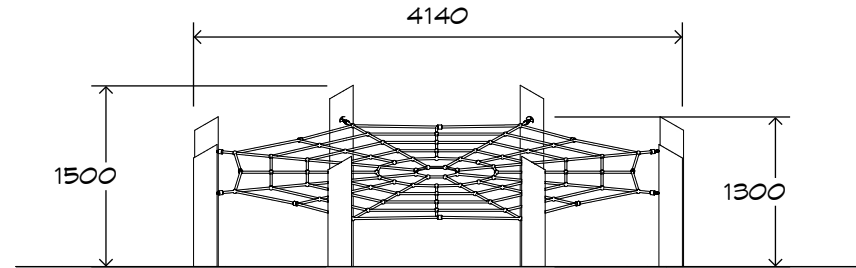

Product Sheet

Spidergon

CN-1006

Product Warranty

Playground Creations warrants its products to be free from defect in materials or workmanship during normal use and installation and in accordance with our specifications.

Full warranty details on request.

Disclaimer: This should be read in conjunction with the Playground Creations full warranty terms and conditions.

On H5 posts and stainless steel fabricated components

On steel equipment with forced movement

On HDPE (high density polyethylene) structural failure

On combination rope work and activity nets

On all moving components

SURFACING:
RECOMMENDED: 42 m²