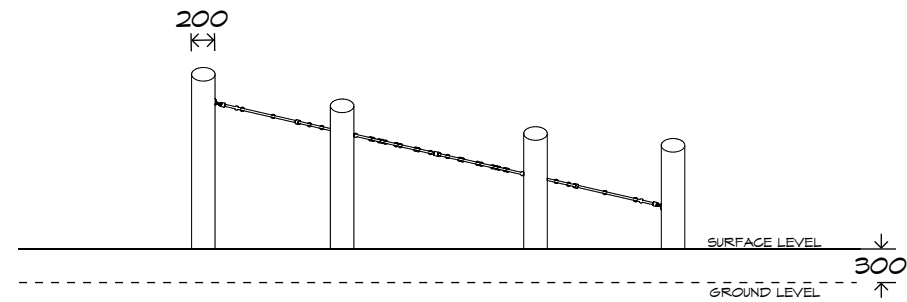

Product Sheet

Spidergon

CN-1006

Product Warranty

Playground Creations warrants its products to be free from defect in materials or workmanship during normal use and installation and in accordance with our specifications.

Full warranty details on request.

Disclaimer: This should be read in conjunction with the Playground Creations full warranty terms and conditions.

On H5 posts and stainless steel fabricated components

On steel equipment with forced movement

On HDPE (high density polyethylene) structural failure

On combination rope work and activity nets

On all moving components

SURFACING:
RECOMMENDED: 42 m²