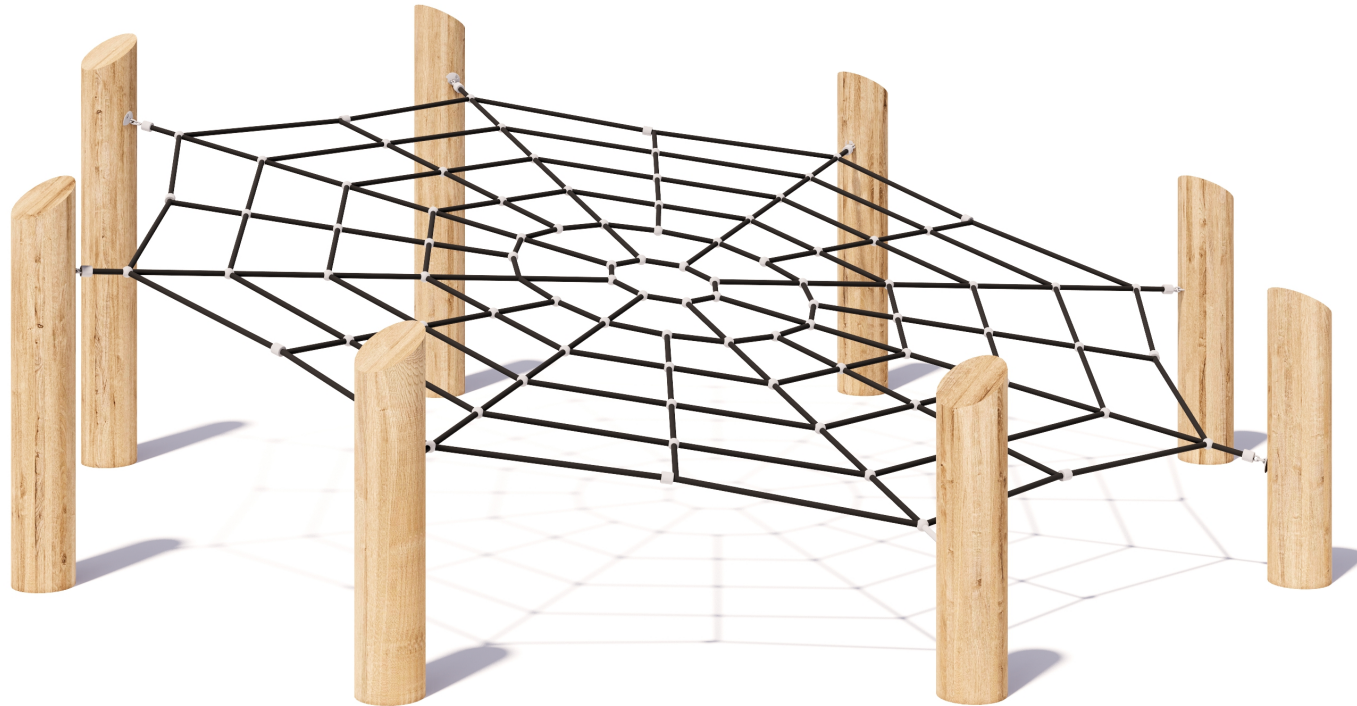

Product Sheet  
Spidergon  
CN-1006

CRITICAL  
FALL HEIGHT  
1.3m

TOTAL  
HEIGHT  
1.5m

RECOMMENDED  
SURFACING  
42m<sup>2</sup>

RECOMMENDED  
AGE  
3+

RECOMMENDED  
USERS  
1-6

NZS 5828:2015

## Spidergon