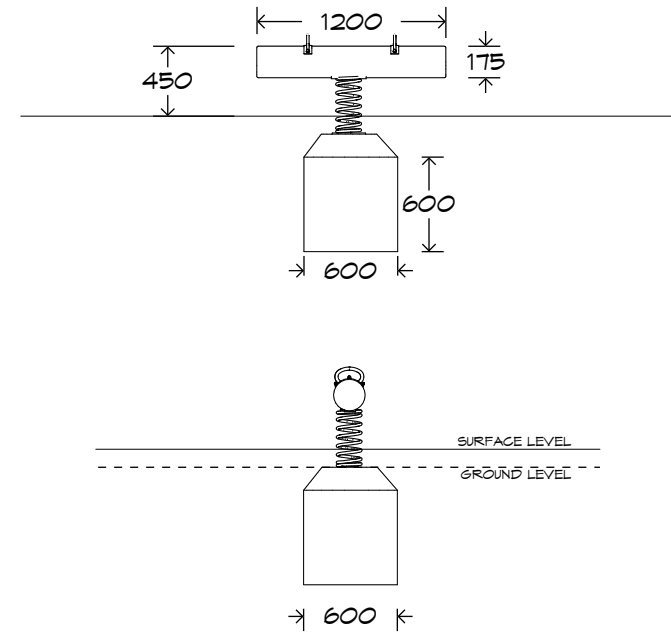

Product Sheet

Double Log Rocker

DLR-01

Product Warranty

Playground Creations warrants its products to be free from defect in materials or workmanship during normal use and installation and in accordance with our specifications.

Full warranty details on request.

Disclaimer: This should be read in conjunction with the Playground Creations full warranty terms and conditions.

On H5 posts and stainless steel fabricated components

On steel equipment with forced movement

On HDPE (high density polyethylene) structural failure

On combination rope work and activity nets

On all moving components

SURFACING:
RECOMMENDED: 14 m²
EDGING: 15 lm