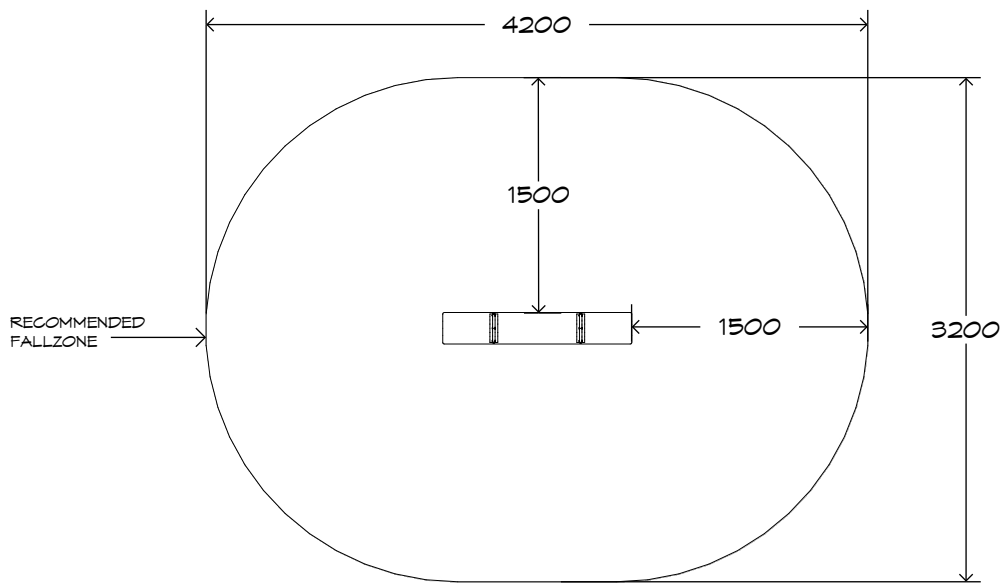

Product Sheet

Double Log Rocker

DLR-01

Product Warranty

Playground Creations warrants its products to be free from defect in materials or workmanship during normal use and installation and in accordance with our specifications.

Full warranty details on request.

Disclaimer: This should be read in conjunction with the Playground Creations full warranty terms and conditions.

On H5 posts and stainless steel fabricated components

On steel equipment with forced movement

On HDPE (high density polyethylene) structural failure

On combination rope work and activity nets

On all moving components

SURFACING:
RECOMMENDED: 14 m²
EDGING: 15 lm