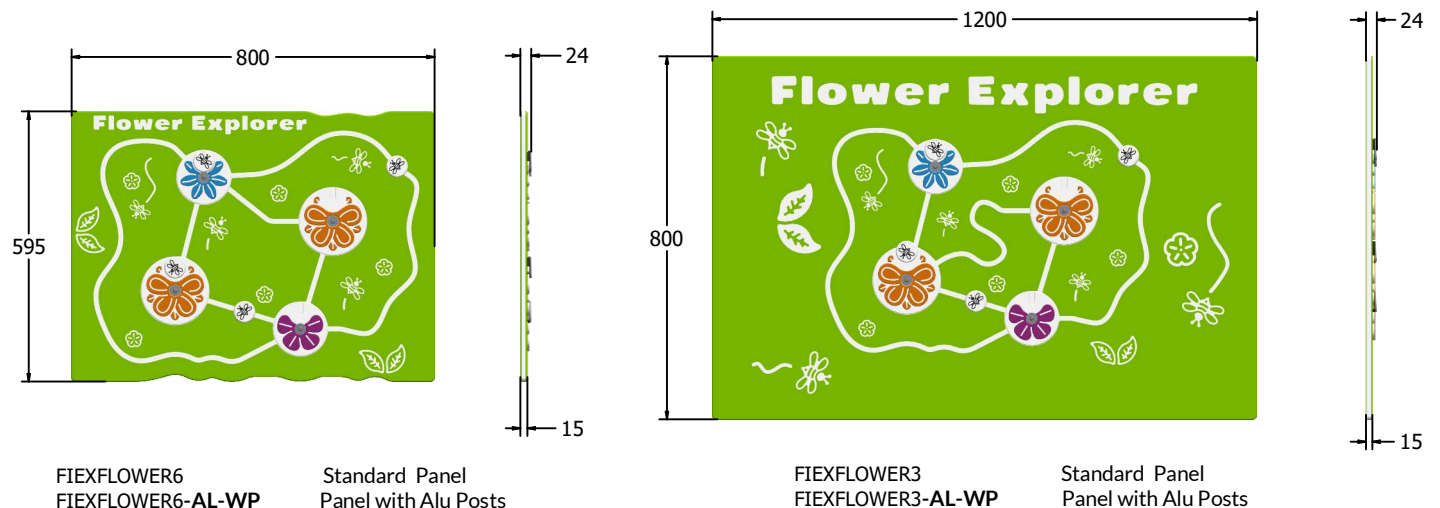

Product Information

FIEXFLOWER - Flower Explorer Play Panel

BS EN 1176 - Designed to British & European Standards

MATERIALS

Panel - Two Colour High Density Polyethylene (HDPE)

SUPPLY METHOD

Panel - Pre-assembled singular panel

FEATURES

 **SLIDERS** - Sliding Bee Counters

 **ROTATE** - Flower discs

 **INCLUSIVE** - Activity positioned at accessible height

DIMENSIONS

TECHNICAL

Age Range: 2+ Years
Largest Part: FIEXFLOWER6 - 595 x 800 x 24mm
Total Weight: FIEXFLOWER6 - 6.5kg
Surfacing: N/A

Age Range: 2+ Years
Largest Part: FIEXFLOWER3 - 800 x 1200 x 24mm
Total Weight: FIEXFLOWER3 - 13.2kg
Surfacing: N/A

IMPORTANT: you must specify the colour option you require at the time of order if it is different from the colour listed/shown above, requirements are subject to availability at the time of order