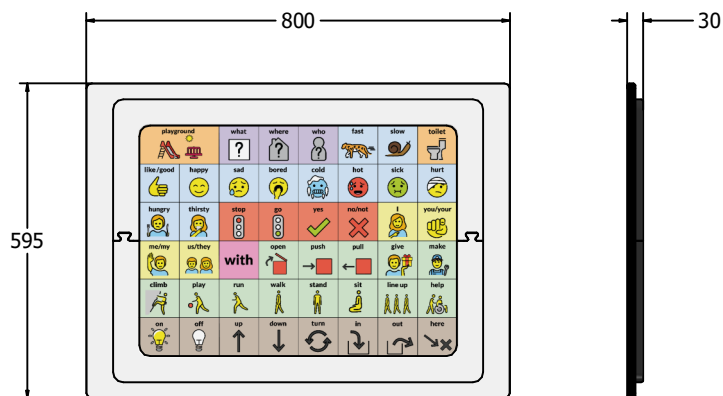

Product Information

FIPLCO6 - Playground Communication Panel

BS EN 1176 - Designed to British & European Standards

MATERIALS

Panel - Two Colour  High Density Polyethylene (HDPE)

SUPPLY METHOD

Panel - Singular panel

FEATURES

INCLUSIVE - Accessible activity and panel height

SOCIAL - Communication through images

DIMENSIONS

FIPLCO6
FIPLCO6-AL-WP

Standard Panel
Panel with Alu Posts

TECHNICAL

Age Range: 2+ Years
Largest Part: 595 x 800 x 30mm
Total Weight: 9.3kg
Surfacing: N/A