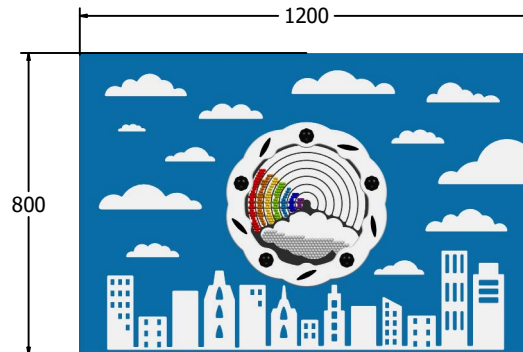

FEATURES

ROTATE - 360° turn insert

VISUAL - Moving coloured balls

SOUNDS - Swishing rainbow balls

INCLUSIVE - Activity positioned at accessible height

DIMENSIONS

FIRBOW6 Standard Panel
 FIRBOW6-AL Panel with Edge Slots for Alu Posts
 FIRBOW6-AL-WP Panel with Alu Posts

FIRBOW3 Standard Panel
 FIRBOW3-AL Panel with Edge Slots for Alu Posts
 FIRBOW3-AL-WP Panel with Alu Posts

TECHNICAL

Age Range: 2+ Years
Largest Part: FIRBOW6 - 800 x 595 x 99mm
Total Weight: FIRBOW6 - 9kg
Surfacing: N/A

Age Range: 2+ Years
Largest Part: FIRBOW3 - 800 x 1200 x 99mm
Total Weight: FIRBOW3 - 15.6kg
Surfacing: N/A

IMPORTANT: you must specify the colour option you require at the time of order if it is different from the colour listed/shown above, requirements are subject to availability at the time of order