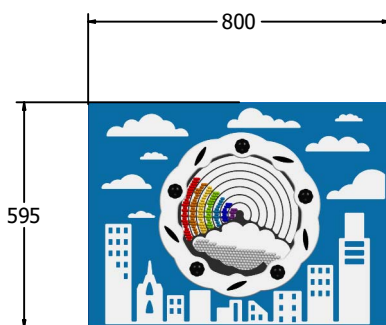

Product Information

FIRBOW - Rainbow Play Panel

BS EN 1176 - Designed to British & European Standards

MATERIALS

Panel - Two Colour High Density Polyethylene (HDPE)

SUPPLY METHOD

Panel - Pre-assembled singular panel

FEATURES

ROTATE - 360° turn insert

VISUAL - Moving coloured balls

SOUNDS - Swishing rainbow balls

INCLUSIVE - Activity positioned at accessible height

DIMENSIONS

FIRBOW6 Standard Panel
 FIRBOW6-AL Panel with Edge Slots for Alu Posts
 FIRBOW6-AL-WP Panel with Alu Posts

FIRBOW3 Standard Panel
 FIRBOW3-AL Panel with Edge Slots for Alu Posts
 FIRBOW3-AL-WP Panel with Alu Posts

TECHNICAL

Age Range: 2+ Years
Largest Part: FIRBOW6 - 800 x 595 x 99mm
Total Weight: FIRBOW6 - 9kg
Surfacing: N/A

Age Range: 2+ Years
Largest Part: FIRBOW3 - 800 x 1200 x 99mm
Total Weight: FIRBOW3 - 15.6kg
Surfacing: N/A

IMPORTANT: you must specify the colour option you require at the time of order if it is different from the colour listed/shown above, requirements are subject to availability at the time of order