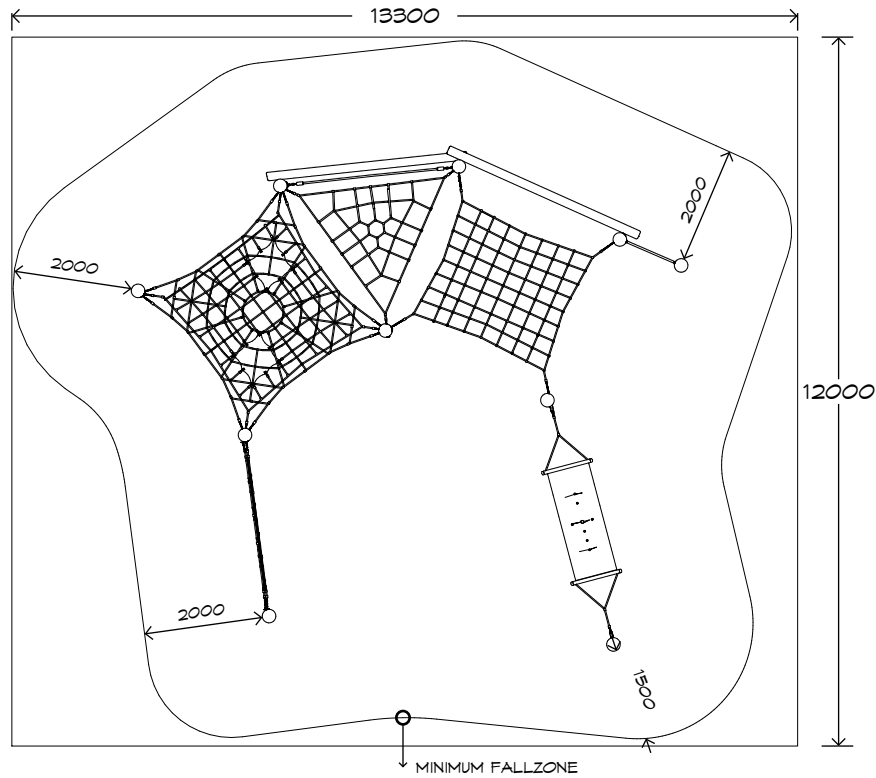

Product Sheet

Harakeke Unit

H001

Product Warranty

Playground Creations warrants its products to be free from defect in materials or workmanship during normal use and installation and in accordance with our specifications.

Full warranty details on request.

Disclaimer: This should be read in conjunction with the Playground Creations full warranty terms and conditions.

On H5 posts and stainless steel fabricated components

On steel equipment with forced movement

On HDPE (high density polyethylene) structural failure

On combination rope work and activity nets

On all moving components

SURFACING:
MINIMUM: 120 m²
EDGING: 51 lm