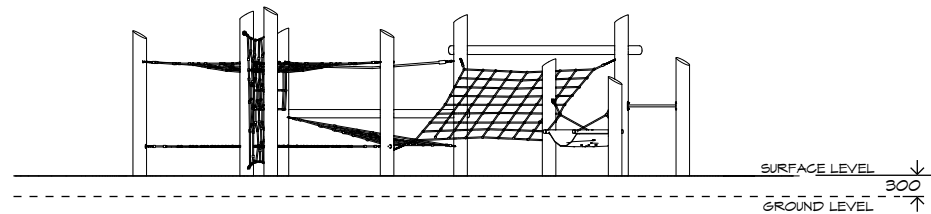

Product Sheet

Harakeke Unit

H001

Product Warranty

Playground Creations warrants its products to be free from defect in materials or workmanship during normal use and installation and in accordance with our specifications.

Full warranty details on request.

Disclaimer: This should be read in conjunction with the Playground Creations full warranty terms and conditions.

On H5 posts and stainless steel fabricated components

On steel equipment with forced movement

On HDPE (high density polyethylene) structural failure

On combination rope work and activity nets

On all moving components

SURFACING:
MINIMUM: 120 m²
EDGING: 51 lm