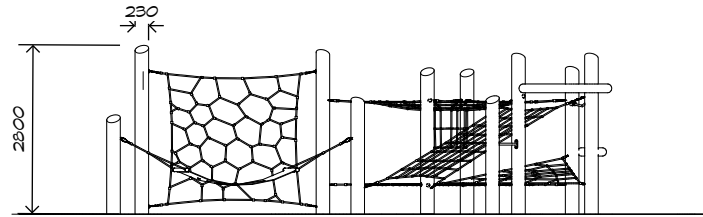

Product Sheet

Harakeke Unit

H001

Product Warranty

Playground Creations warrants its products to be free from defect in materials or workmanship during normal use and installation and in accordance with our specifications.

Full warranty details on request.

Disclaimer: This should be read in conjunction with the Playground Creations full warranty terms and conditions.

On H5 posts and stainless steel fabricated components

On steel equipment with forced movement

On HDPE (high density polyethylene) structural failure

On combination rope work and activity nets

On all moving components

SURFACING:
MINIMUM: 120 m²
EDGING: 51 lm