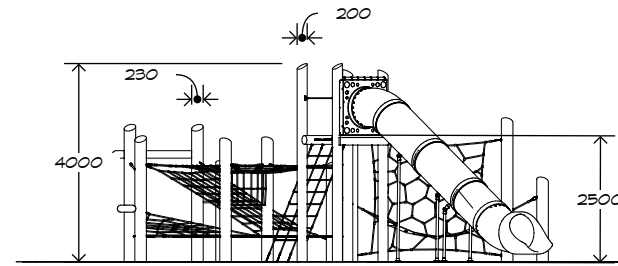

Product Sheet

Harakeke Unit

H003

Product Warranty

Playground Creations warrants its products to be free from defect in materials or workmanship during normal use and installation and in accordance with our specifications.

Full warranty details on request.

Disclaimer: This should be read in conjunction with the Playground Creations full warranty terms and conditions.

On H5 posts and stainless steel fabricated components

On steel equipment with forced movement

On HDPE (high density polyethylene) structural failure

On combination rope work and activity nets

On all moving components

SURFACING:
MINIMUM: 147 m²
EDGING: 58 lm