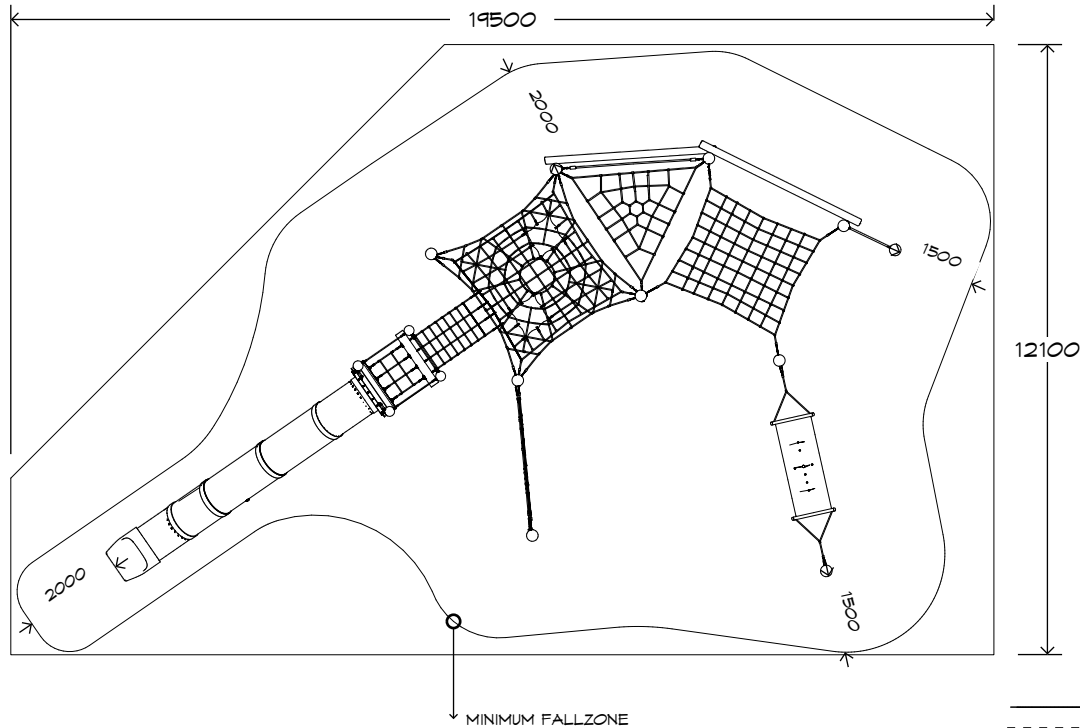

Product Sheet

Harakeke Unit

H003

Product Warranty

Playground Creations warrants its products to be free from defect in materials or workmanship during normal use and installation and in accordance with our specifications.

Full warranty details on request.

Disclaimer: This should be read in conjunction with the Playground Creations full warranty terms and conditions.

On H5 posts and stainless steel fabricated components

On steel equipment with forced movement

On HDPE (high density polyethylene) structural failure

On combination rope work and activity nets

On all moving components

SURFACING:
MINIMUM: 147 m²
EDGING: 58 lm