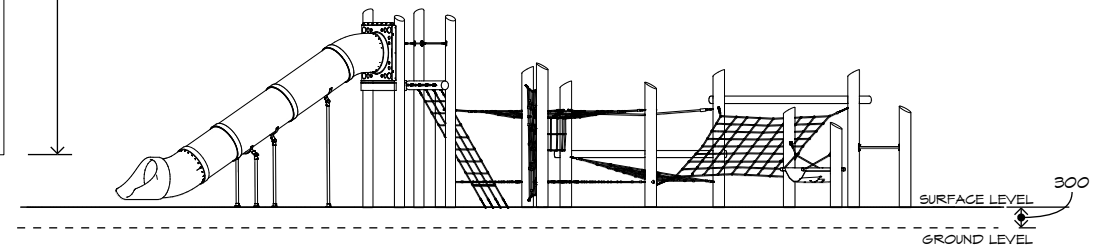

Product Sheet

Harakeke Unit

H003

Product Warranty

Playground Creations warrants its products to be free from defect in materials or workmanship during normal use and installation and in accordance with our specifications.

Full warranty details on request.

Disclaimer: This should be read in conjunction with the Playground Creations full warranty terms and conditions.

On H5 posts and stainless steel fabricated components

On steel equipment with forced movement

On HDPE (high density polyethylene) structural failure

On combination rope work and activity nets

On all moving components

SURFACING:
MINIMUM: 147 m²
EDGING: 58 lm