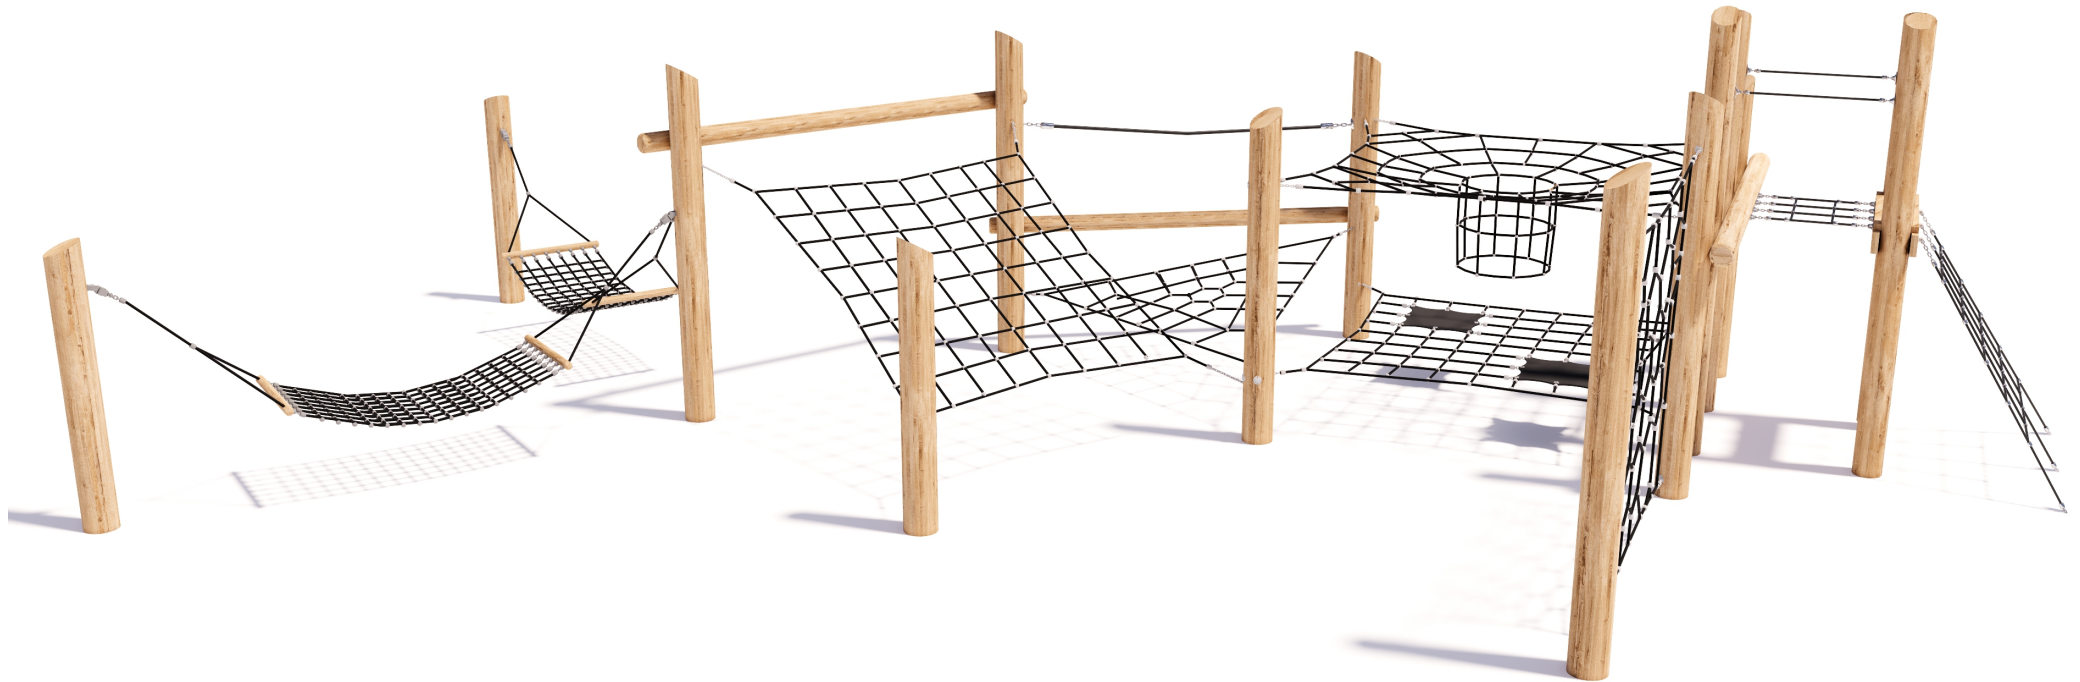

Product Sheet
Harakeke Unit
H004

CRITICAL
FALL HEIGHT
2.1m

TOTAL
HEIGHT
3.0m

RECOMMENDED
SURFACING
185m²

RECOMMENDED
AGE
4+

RECOMMENDED
USERS
1-25

NZS 5828:2015

Product Sheet

On HDPE (high density polyethylene) structural failure

On combination rope work and activity nets

On all moving components

SURFACING:
MINIMUM: 142 m²
EDGING: 59 lm