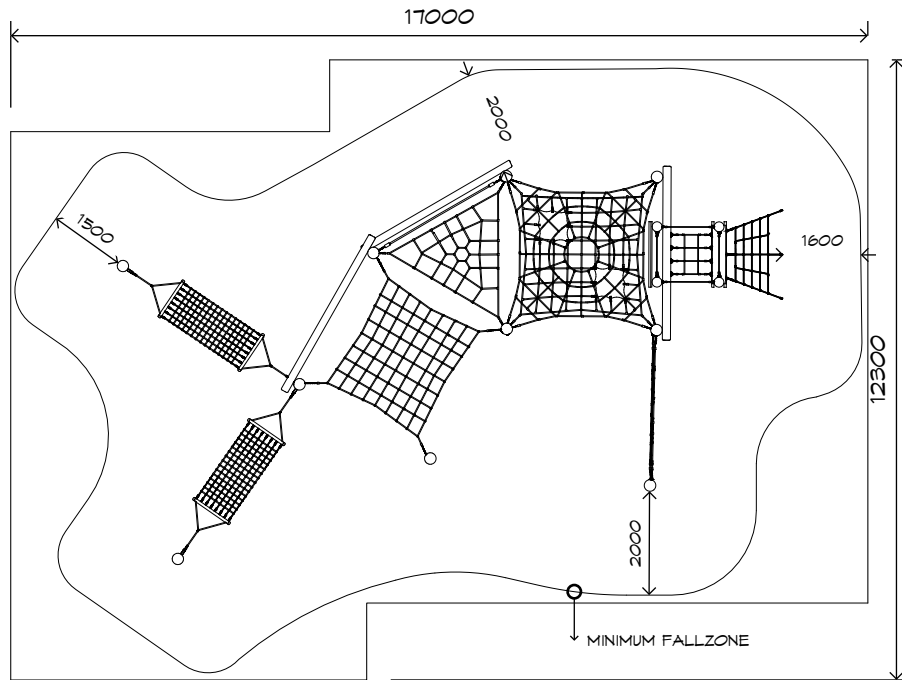

Product Sheet

Harakeke Unit

H004

Product Warranty

Playground Creations warrants its products to be free from defect in materials or workmanship during normal use and installation and in accordance with our specifications.

Full warranty details on request.

Disclaimer: This should be read in conjunction with the Playground Creations full warranty terms and conditions.

On H5 posts and stainless steel fabricated components

On steel equipment with forced movement

On HDPE (high density polyethylene) structural failure

On combination rope work and activity nets

On all moving components

SURFACING:
MINIMUM: 142 m²
EDGING: 59 lm