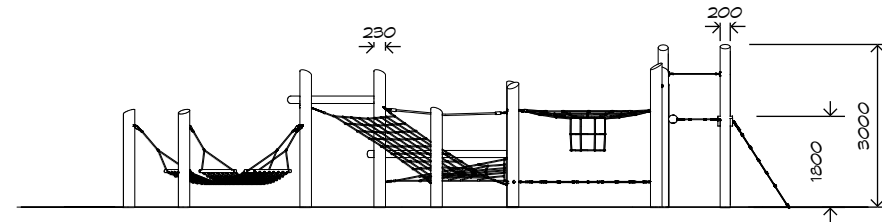

Product Sheet

Harakeke Unit

H004

Product Warranty

Playground Creations warrants its products to be free from defect in materials or workmanship during normal use and installation and in accordance with our specifications.

Full warranty details on request.

Disclaimer: This should be read in conjunction with the Playground Creations full warranty terms and conditions.

On H5 posts and stainless steel fabricated components

On steel equipment with forced movement

On HDPE (high density polyethylene) structural failure

On combination rope work and activity nets

On all moving components

SURFACING:
MINIMUM: 142 m²
EDGING: 59 lm