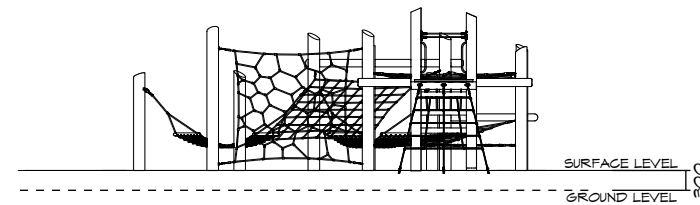

Product Sheet

Harakeke Unit

H004

Product Warranty

Playground Creations warrants its products to be free from defect in materials or workmanship during normal use and installation and in accordance with our specifications.

Full warranty details on request.

Disclaimer: This should be read in conjunction with the Playground Creations full warranty terms and conditions.

On H5 posts and stainless steel fabricated components

On steel equipment with forced movement

On HDPE (high density polyethylene) structural failure

On combination rope work and activity nets

On all moving components

SURFACING:
MINIMUM: 142 m²
EDGING: 59 lm