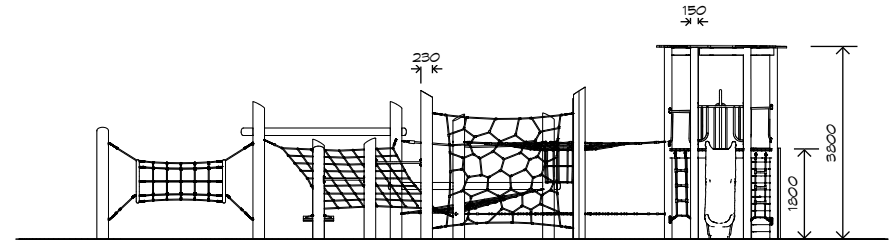

Product Sheet

Harakeke Unit

H005

Product Warranty

Playground Creations warrants its products to be free from defect in materials or workmanship during normal use and installation and in accordance with our specifications.

Full warranty details on request.

Disclaimer: This should be read in conjunction with the Playground Creations full warranty terms and conditions.

On H5 posts and stainless steel fabricated components

On steel equipment with forced movement

On HDPE (high density polyethylene) structural failure

On combination rope work and activity nets

On all moving components

SURFACING:
MINIMUM: 138 m²
EDGING: 58 lm