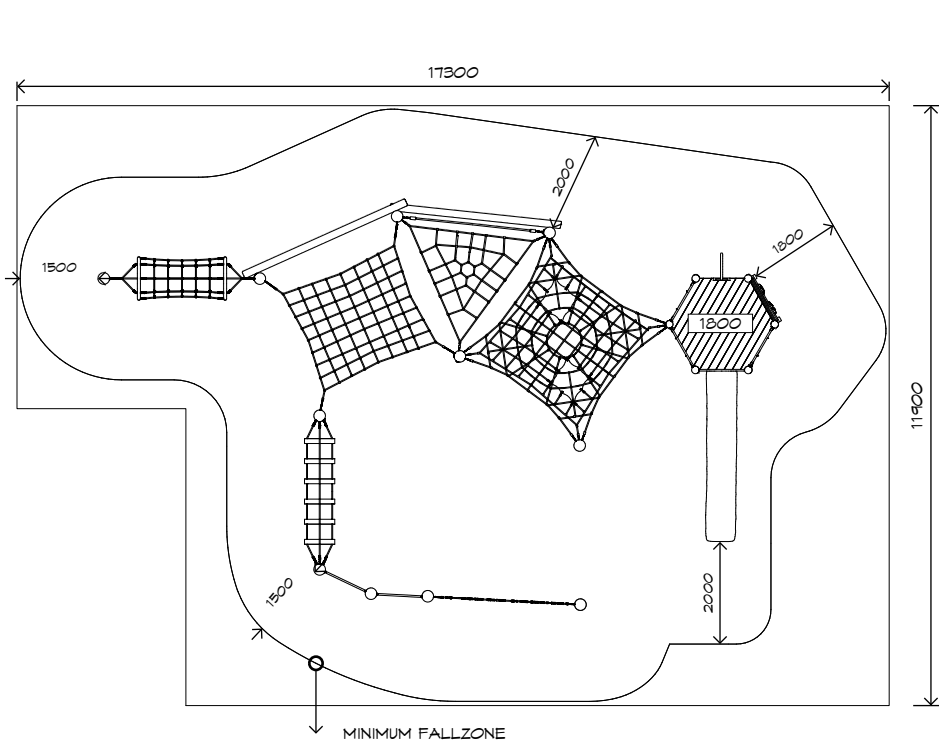

Product Sheet

Harakeke Unit

H005

Product Warranty

Playground Creations warrants its products to be free from defect in materials or workmanship during normal use and installation and in accordance with our specifications.

Full warranty details on request.

Disclaimer: This should be read in conjunction with the Playground Creations full warranty terms and conditions.

On H5 posts and stainless steel fabricated components

On steel equipment with forced movement

On HDPE (high density polyethylene) structural failure

On combination rope work and activity nets

On all moving components

SURFACING:
MINIMUM: 138 m²
EDGING: 58 lm