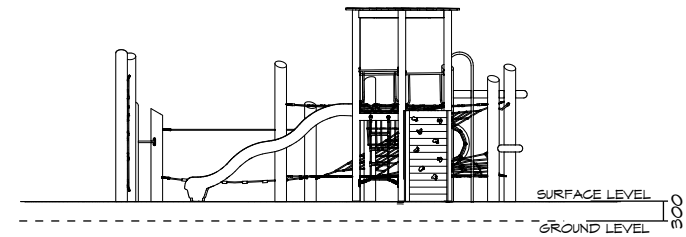

Product Sheet

Harakeke Unit

H005

Product Warranty

Playground Creations warrants its products to be free from defect in materials or workmanship during normal use and installation and in accordance with our specifications.

Full warranty details on request.

Disclaimer: This should be read in conjunction with the Playground Creations full warranty terms and conditions.

On H5 posts and stainless steel fabricated components

On steel equipment with forced movement

On HDPE (high density polyethylene) structural failure

On combination rope work and activity nets

On all moving components

SURFACING:
MINIMUM: 138 m²
EDGING: 58 lm