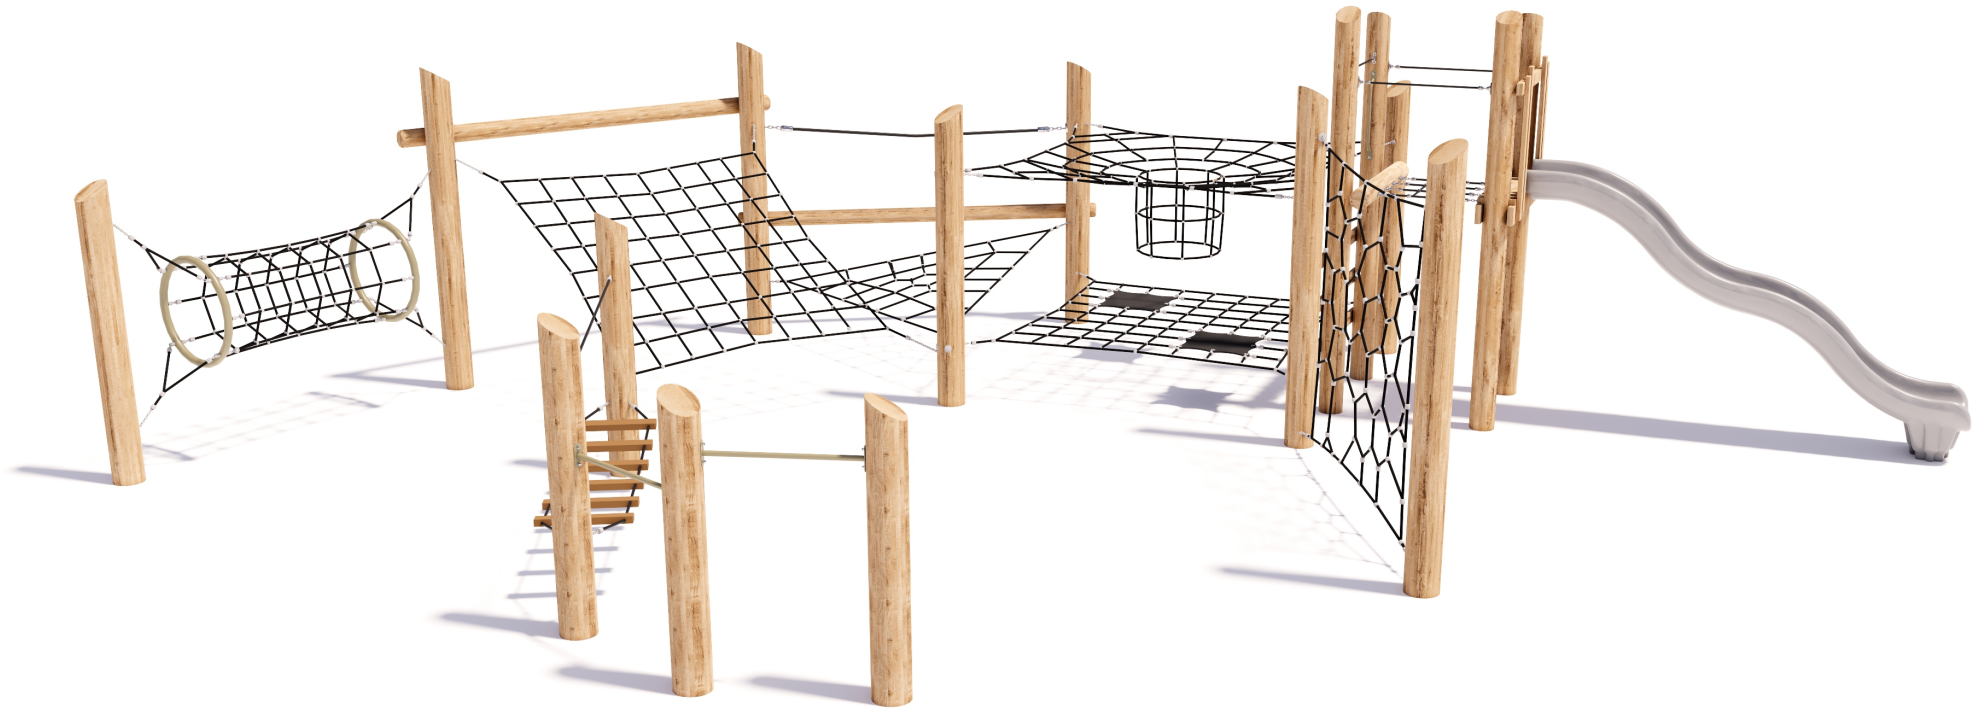

Product Sheet
Harakeke Unit
H006

CRITICAL
FALL HEIGHT
2.1m

TOTAL
HEIGHT
3.3m

RECOMMENDED
SURFACING
142m²

RECOMMENDED
AGE
4+

RECOMMENDED
USERS
1-25

NZS 5828:2015

Product Sheet

On HDPE (high density polyethylene) structural failure

On combination rope work and activity nets

On all moving components

SURFACING:
MINIMUM: 175 m²
EDGING: 55 lm