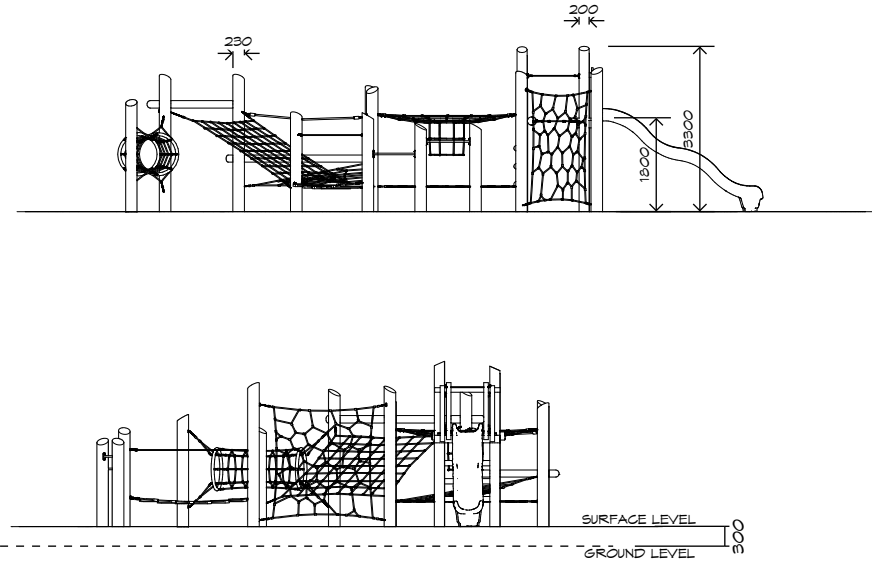

Product Sheet

Harakeke Unit

H006

Product Warranty

Playground Creations warrants its products to be free from defect in materials or workmanship during normal use and installation and in accordance with our specifications.

Full warranty details on request.

Disclaimer: This should be read in conjunction with the Playground Creations full warranty terms and conditions.

On H5 posts and stainless steel fabricated components

On steel equipment with forced movement

On HDPE (high density polyethylene) structural failure

On combination rope work and activity nets

On all moving components

SURFACING:
MINIMUM: 175 m²
EDGING: 55 lm