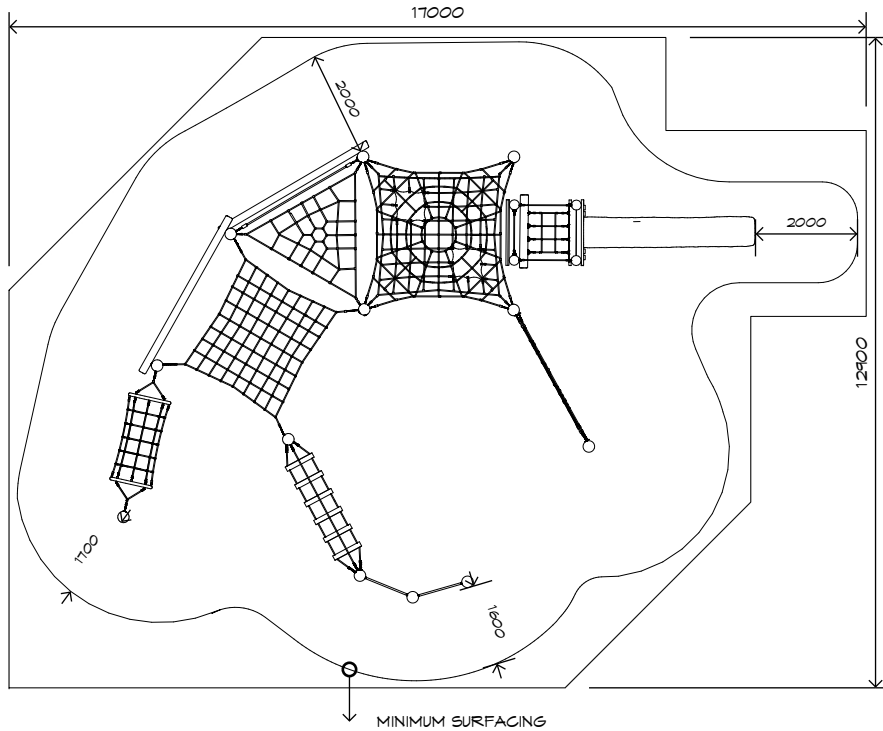

Product Sheet

Harakeke Unit

H006

Product Warranty

Playground Creations warrants its products to be free from defect in materials or workmanship during normal use and installation and in accordance with our specifications.

Full warranty details on request.

Disclaimer: This should be read in conjunction with the Playground Creations full warranty terms and conditions.

On H5 posts and stainless steel fabricated components

On steel equipment with forced movement

On HDPE (high density polyethylene) structural failure

On combination rope work and activity nets

On all moving components

SURFACING:
MINIMUM: 175 m²
EDGING: 55 lm