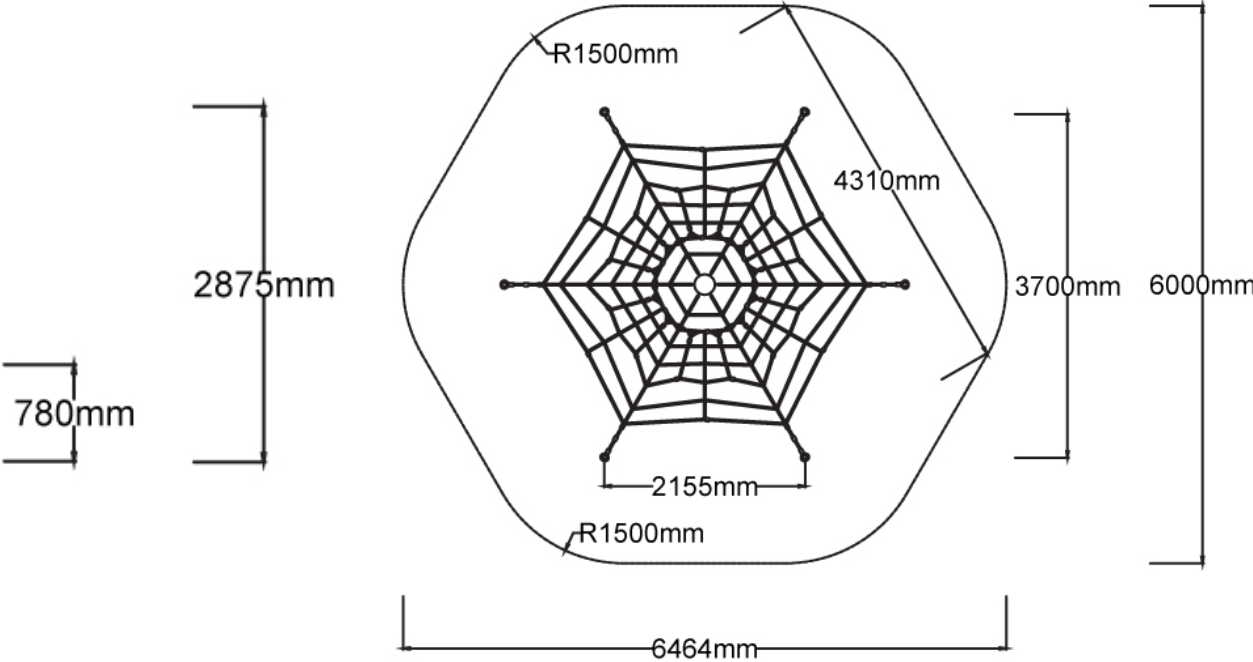

Users 1-11

Specifications

Max Height	2.9m
Fall Zone Area	30.5m ²
Max Fall Height	1.5m
Equipment Size	4.4m(w) x 4.4m(l) x 2.9m(h)

Materials & Equipment

Structure	Powdercoated stainless steel
Dynamic	18mm steel reinforced rope, Rubber membrane

Colours

[Click here](#) to see our Rope and Powdercoat colours or consult colours with Kaebel Leisure.

Side Elevation

Top View

DOWNLOADS

For access to our DWG files and High Resolution Product images, please [Click here](#) to login or create an account.