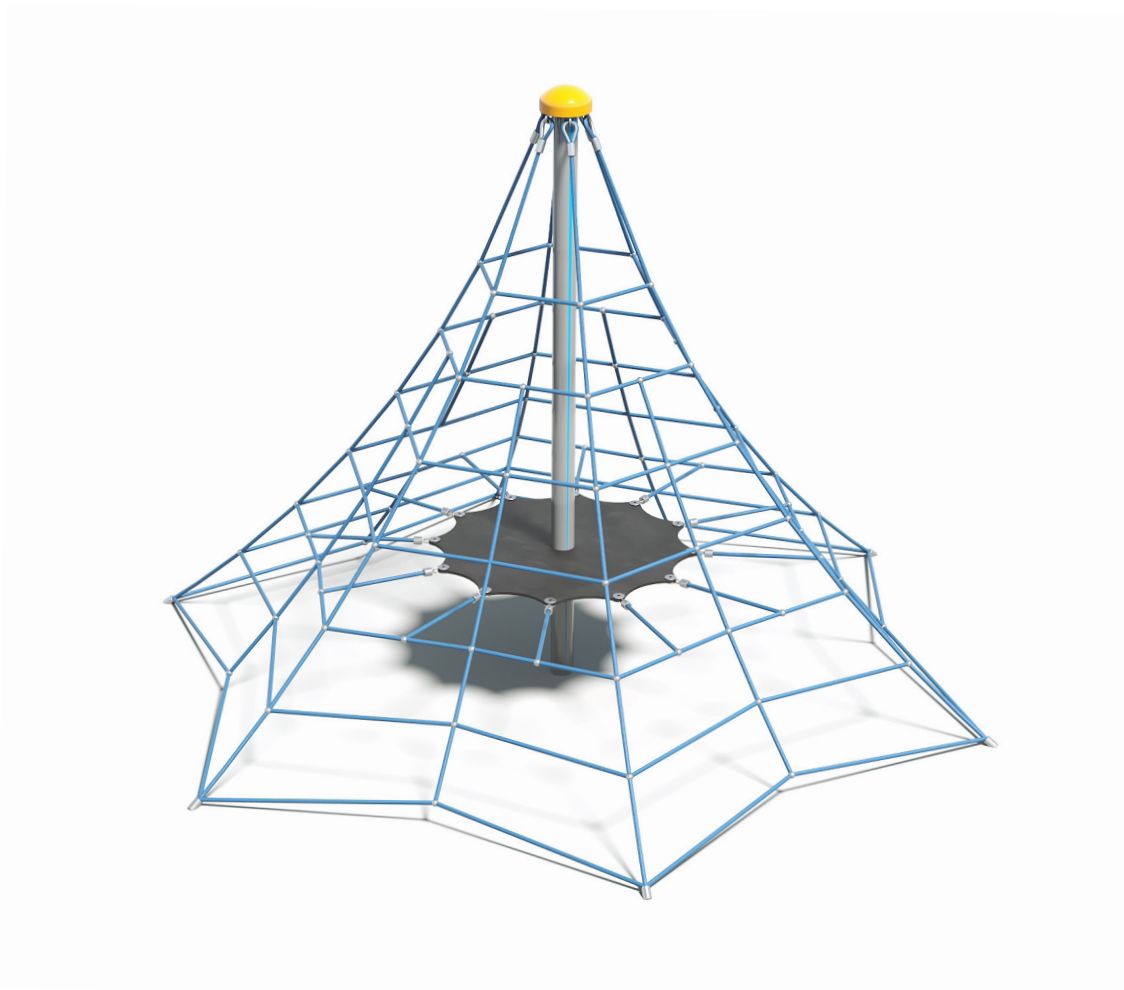

Users 1-11

Specifications

Max Height	2.9m
Fall Zone Area	30.5m ²
Max Fall Height	1.5m
Equipment Size	4.4m(w) x 4.4m(l) x 2.9m(h)

Materials & Equipment

Structure	Powdercoated stainless steel
Dynamic	18mm steel reinforced rope, Rubber membrane

Colours

[Click here](#) to see our Rope and Powdercoat colours or consult colours with Kaebel Leisure.

Side Elevation

Top View

DOWNLOADS

For access to our DWG files and High Resolution Product images, please [Click here](#) to login or create an account.