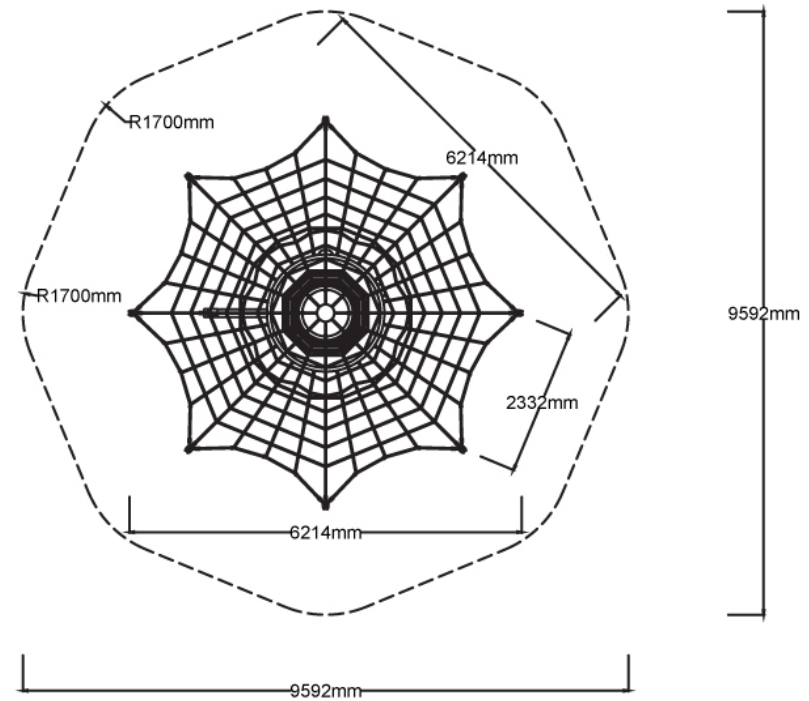

Users 1-31

Specifications

Max Height	4.1m
Fall Zone Area	68.4m ²
Max Fall Height	1.5m
Equipment Size	6.3m(w) x 6.3m(l) x 4.1m(h)

Materials & Equipment

Structure	Powdercoated stainless steel
Dynamic	18mm steel reinforced rope, Rubber membrane, 120mm square jungle rope, Rubber pommels
Static	Timber or plastic steps

Colours

[Click here](#) to see our Rope and Powdercoat colours or consult colours with Kaebel Leisure.

Side Elevation

Top View

DOWNLOADS

For access to our DWG files and High Resolution Product images, please [Click here](#) to login or create an account.