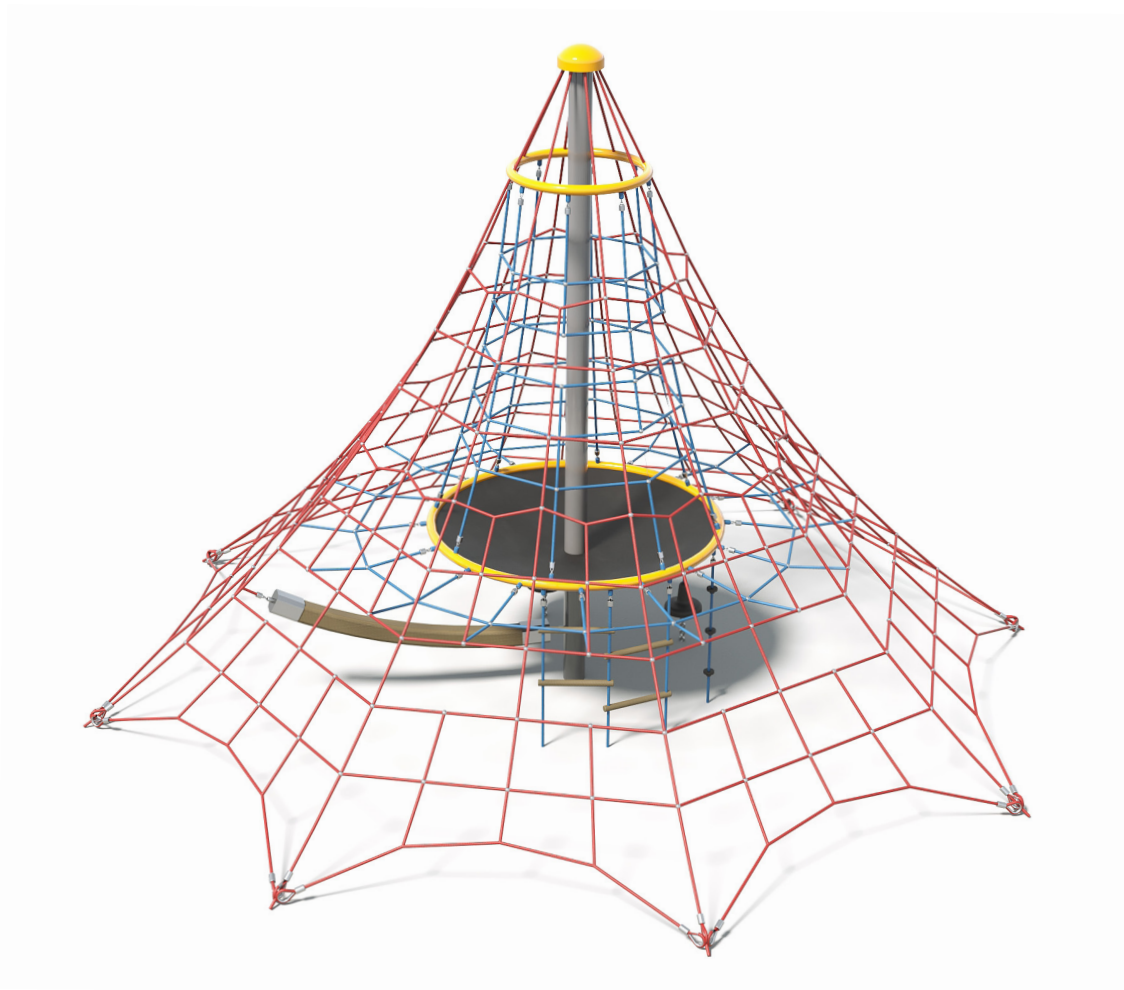

Users 1-31

Specifications

Max Height	4.1m
Fall Zone Area	68.4m ²
Max Fall Height	1.5m
Equipment Size	6.3m(w) x 6.3m(l) x 4.1m(h)

Materials & Equipment

Structure	Powdercoated stainless steel
Dynamic	18mm steel reinforced rope, Rubber membrane, 120mm square jungle rope, Rubber pommels
Static	Timber or plastic steps

Colours

[Click here](#) to see our Rope and Powdercoat colours or consult colours with Kaebel Leisure.

Side Elevation

Top View

DOWNLOADS

For access to our DWG files and High Resolution Product images, please [Click here](#) to login or create an account.