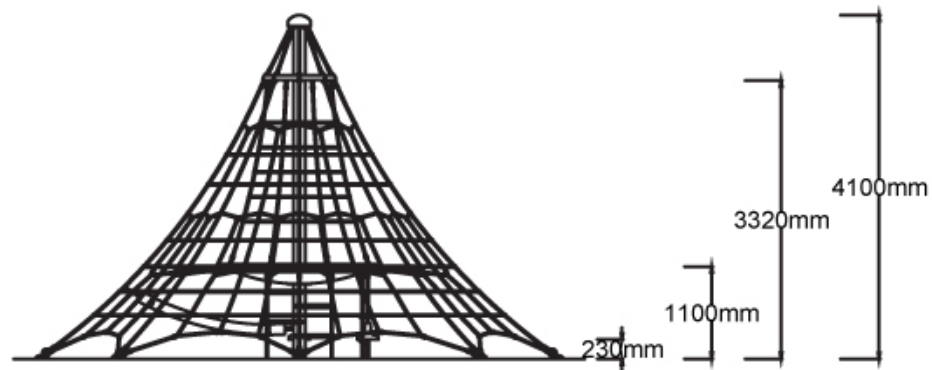

Side Elevation