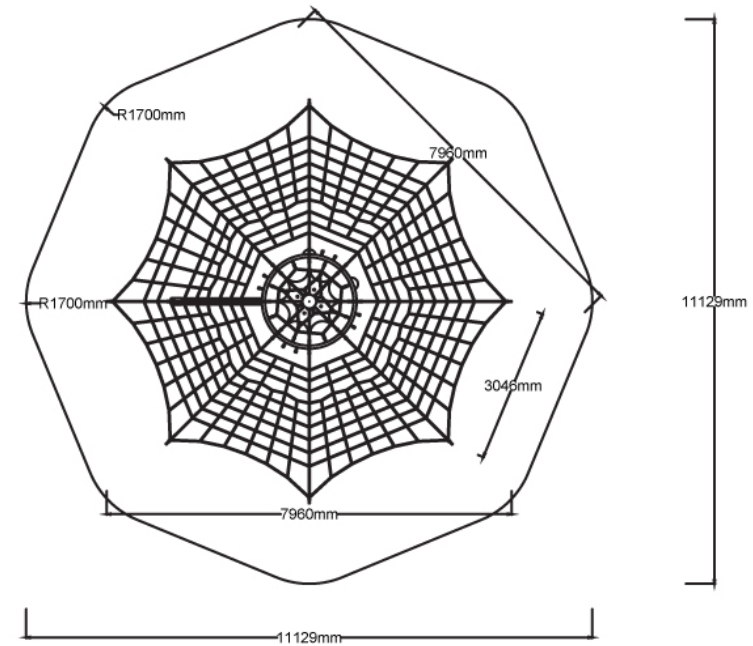

Top View

DOWNLOADS

For access to our DWG files and High Resolution Product images, please [Click here](#) to login or create an account.