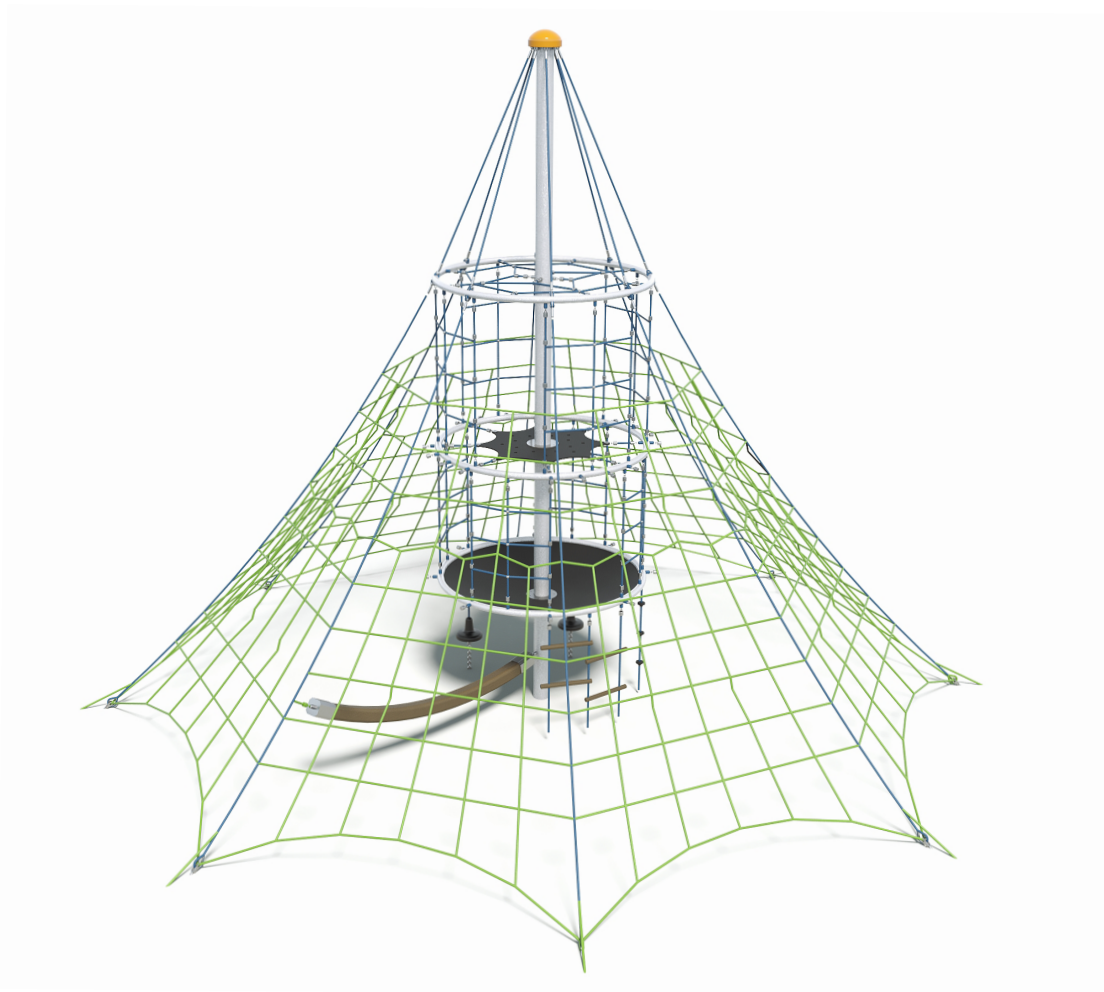

### Specifications

Max Height	5.8m
Fall Zone Area	91.6m <sup>2</sup>
Max Fall Height	1.5m
Equipment Size	8m(w) x 8m(l) x 5.8m(h)

### Materials & Equipment

Structure	Powdercoated stainless steel
Dynamic	18mm steel reinforced rope, Rubber membrane, 120mm square jungle rope, Rubber pommels
Static	Timber or plastic steps

## Side Elevation

## Top View