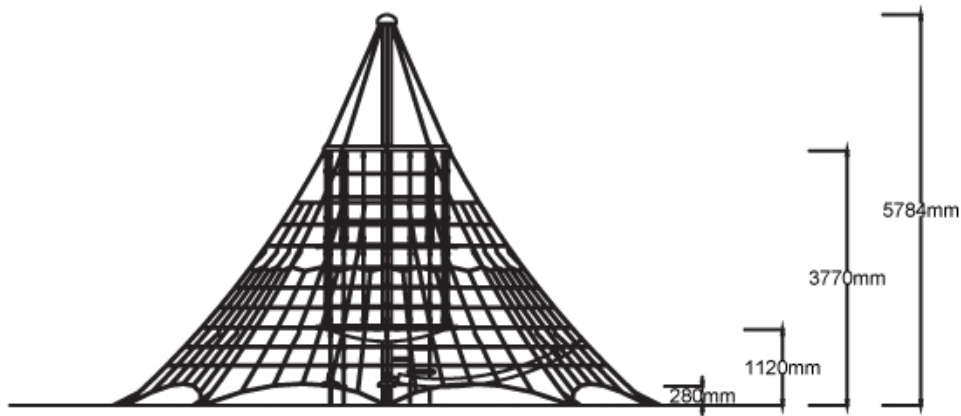

### Specifications

Max Height	5.8m
Fall Zone Area	91.6m <sup>2</sup>
Max Fall Height	1.5m
Equipment Size	8m(w) x 8m(l) x 5.8m(h)

## Side Elevation