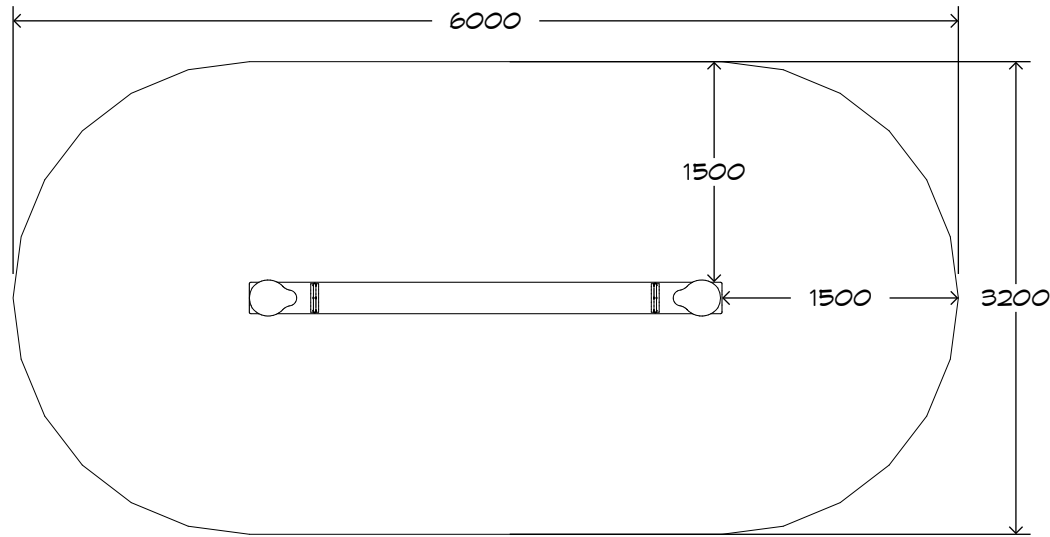

Product Sheet

Log See Saw

SS01

Product Warranty

Playground Creations warrants its products to be free from defect in materials or workmanship during normal use and installation and in accordance with our specifications.

Full warranty details on request.

Disclaimer: This should be read in conjunction with the Playground Creations full warranty terms and conditions.

On H5 posts and stainless steel fabricated components

On steel equipment with forced movement

On HDPE (high density polyethylene) structural failure

On combination rope work and activity nets

On all moving components

SURFACING:
RECOMMENDED: 16 m²