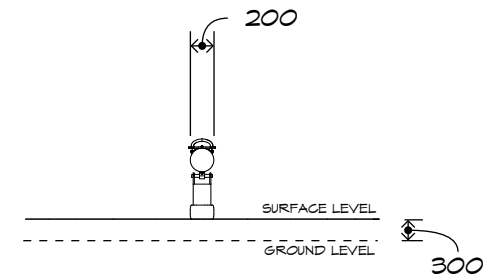

Product Sheet

Log See Saw

SS01

Product Warranty

Playground Creations warrants its products to be free from defect in materials or workmanship during normal use and installation and in accordance with our specifications.

Full warranty details on request.

Disclaimer: This should be read in conjunction with the Playground Creations full warranty terms and conditions.

On H5 posts and stainless steel fabricated components

On steel equipment with forced movement

On HDPE (high density polyethylene) structural failure

On combination rope work and activity nets

On all moving components

SURFACING:
RECOMMENDED: 16 m²