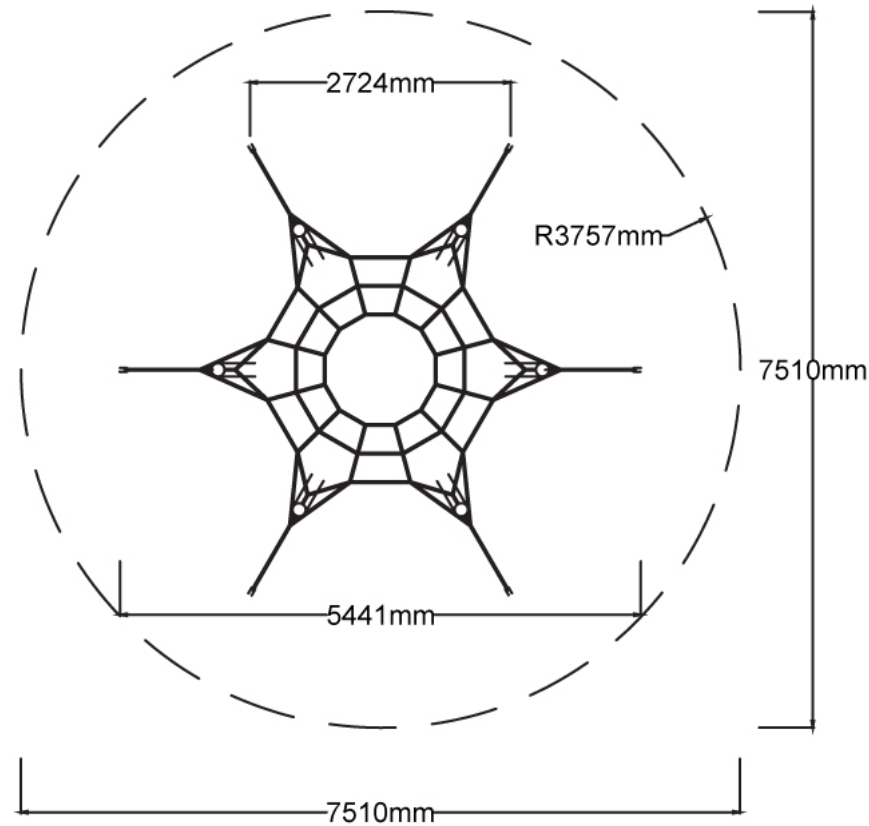

Users 1-8

Specifications

| | |
|-----------------|-----------------------------|
| Max Height | 1.5m |
| Fall Zone Area | 44.3m ² |
| Max Fall Height | 1.5m |
| Equipment Size | 5.5m(w) x 5.5m(l) x 1.5m(h) |

Side Elevation

Top View

DOWNLOADS

For access to our DWG files and High Resolution Product images, please [Click here](#) to login or create an account.