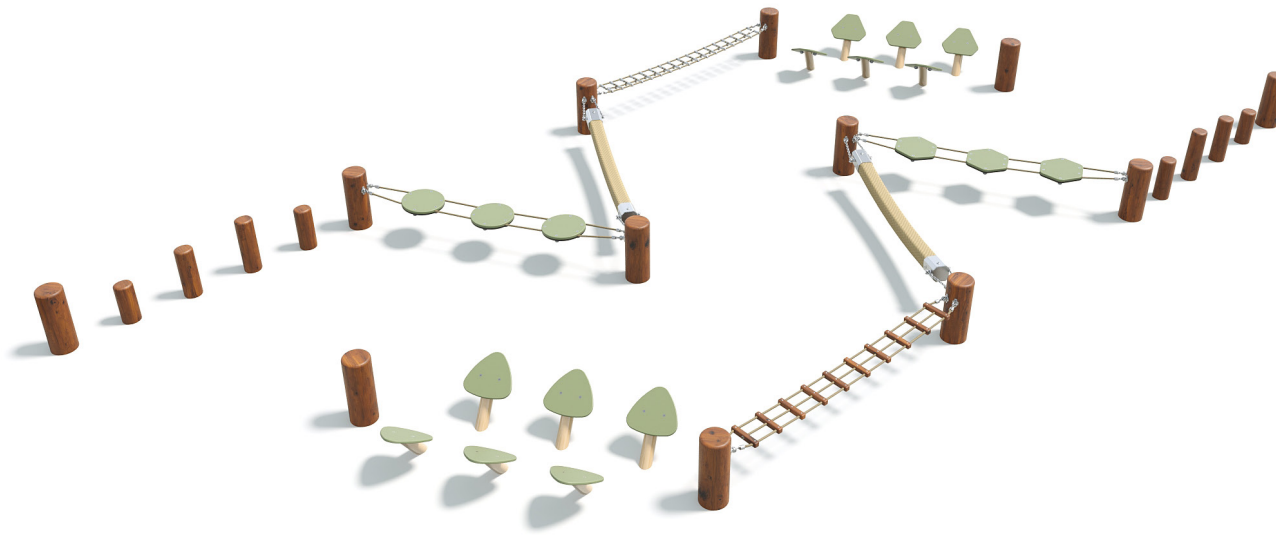

Users 1-17

### Specifications

Max Height	0.55m
Free Space	35.8m <sup>2</sup>
Max Fall Height	0.55m
Equipment Size	5.4m(w) x 11m(l) x 0.55m(h)

### Materials & Equipment

Posts	Natural Timber
Dynamic	16mm Steel reinforced rope, 120mm braided rope
Static	Aluminium connectors, timber steps, HDPE Platforms, Stainless steel terminations, Angle HDPE steppers, Powdercoated stainless steel supports