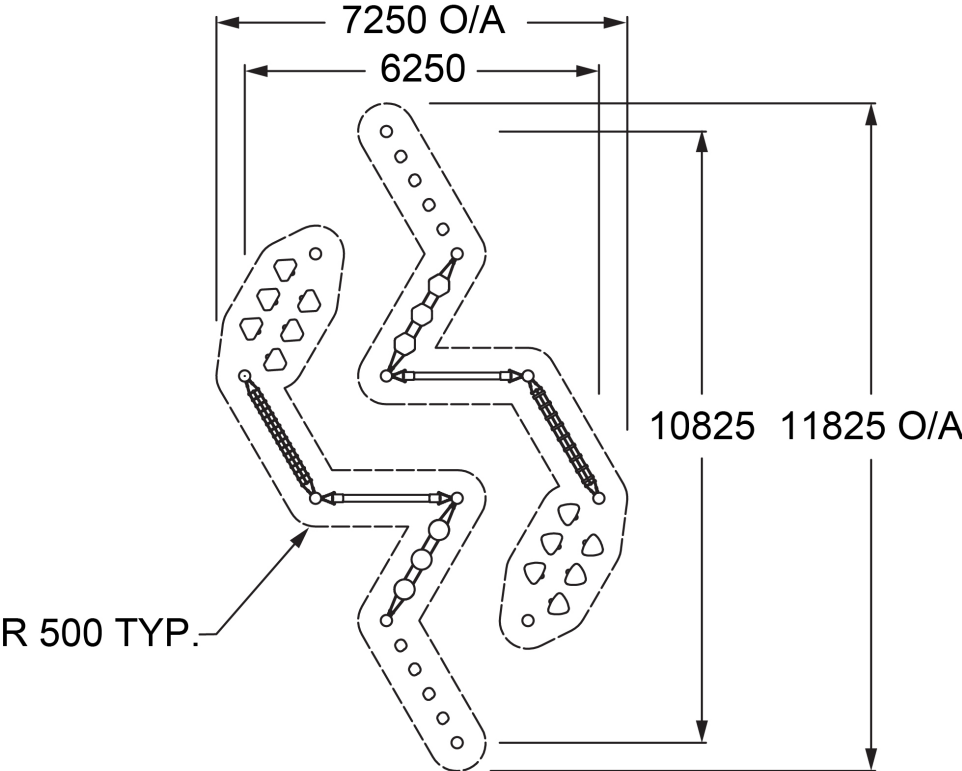

### Specifications

Max Height	0.55m
Free Space	35.8m <sup>2</sup>
Max Fall Height	0.55m
Equipment Size	5.4m(w) x 11m(l) x 0.55m(h)

### Materials & Equipment

Posts	Natural Timber
Dynamic	16mm Steel reinforced rope, 120mm braided rope
Static	Aluminium connectors, timber steps, HDPE Platforms, Stainless steel terminations, Angle HDPE steppers, Powdercoated stainless steel supports

### Colours

[Click here](#) to see our Rope and Powdercoat colours or consult colours with Kaebel Leisure.

Side Elevation

Top View

DOWNLOADS

For access to our DWG files and High Resolution Product images, please [Click here](#) to login or create an account.