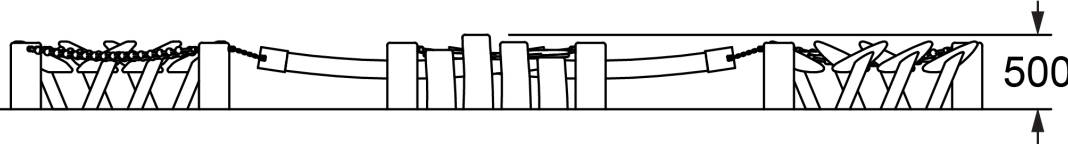

Side Elevation

Top View