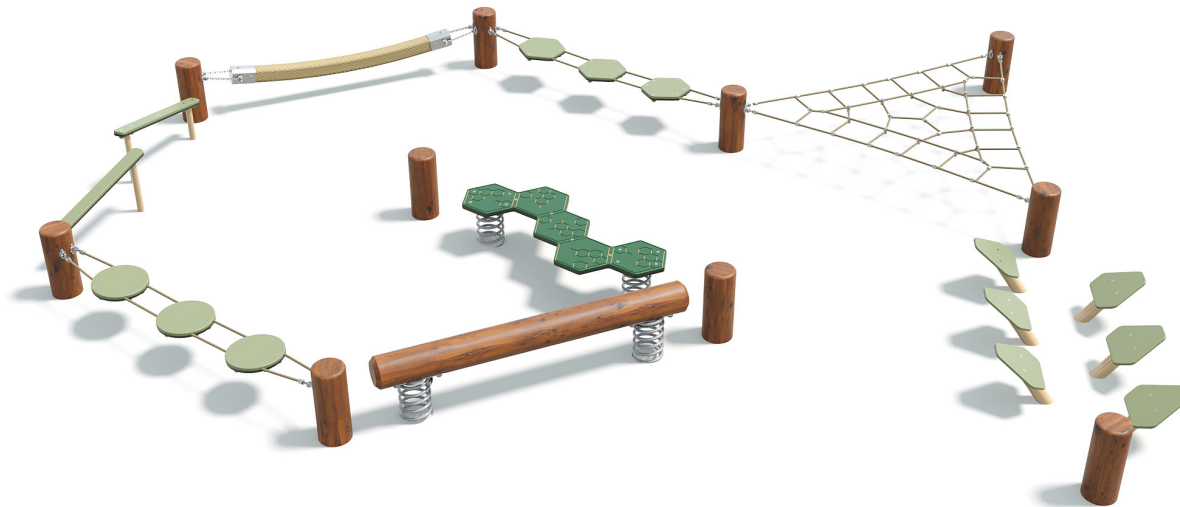

Users 1-37

Specifications

Max Height	0.55m
Free Space	24.6m ²
Max Fall Height	0.55m
Equipment Size	5.2m(w) x 7.3m(l) x 0.55m(h)

Materials & Equipment

Posts	Natural Timber
Dynamic	16mm Steel reinforced rope, 120mm braided rope, Steel Spring
Static	Aluminium connectors, timber steps, HDPE Platforms, Stainless steel terminations, Angle HDPE steppers, Powdercoated stainless steel supports

Colours

[Click here](#) to see our Rope and Powdercoat colours or consult colours with Kaebel Leisure.

Side Elevation

Top View

DOWNLOADS

For access to our DWG files and High Resolution Product images, please [Click here](#) to login or create an account.