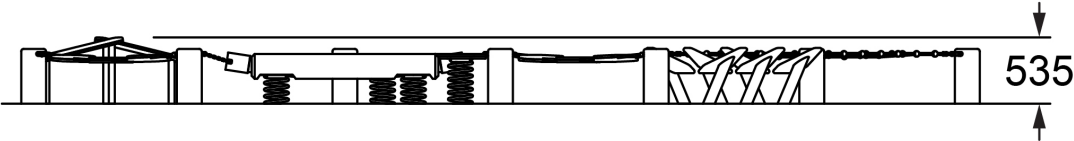

Users 1-37

Specifications

Max Height	0.55m
Free Space	24.6m ²
Max Fall Height	0.55m
Equipment Size	5.2m(w) x 7.3m(l) x 0.55m(h)

Materials & Equipment

Posts	Natural Timber
Dynamic	16mm Steel reinforced rope, 120mm braided rope, Steel Spring
Static	Aluminium connectors, timber steps, HDPE Platforms, Stainless steel terminations, Angle HDPE steppers, Powdercoated stainless steel supports

Colours

[Click here](#) to see our Rope and Powdercoat colours or consult colours with Kaebel Leisure.

Side Elevation

Top View

DOWNLOADS

For access to our DWG files and High Resolution Product images, please [Click here](#) to login or create an account.