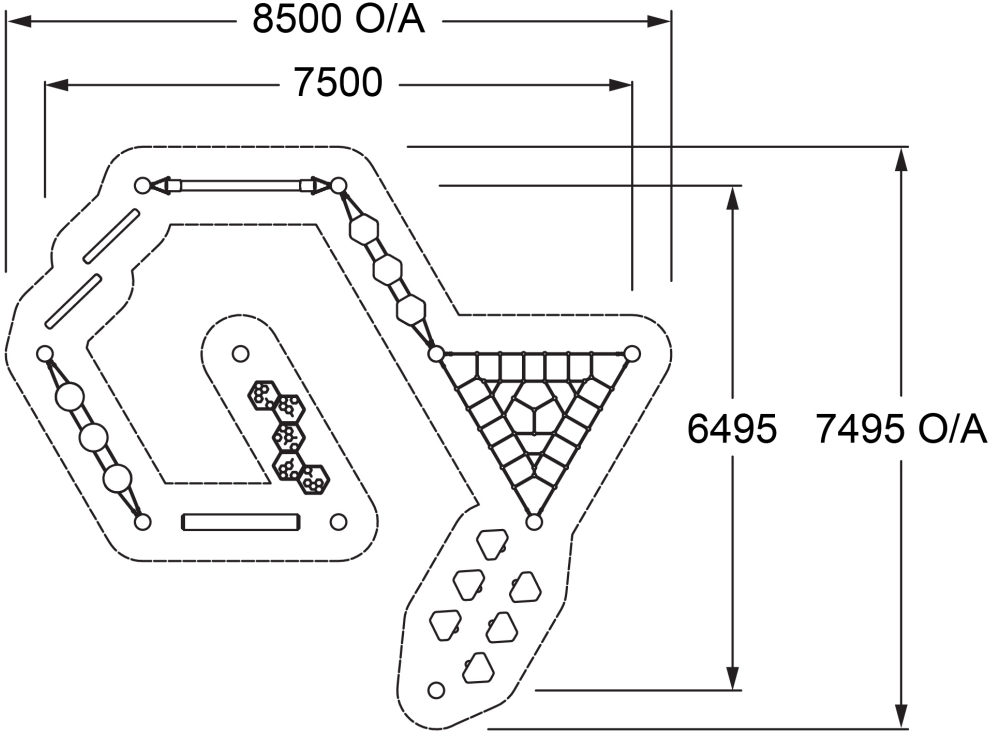

Users 1-37

Specifications

Max Height	0.55m
Free Space	24.6m ²
Max Fall Height	0.55m
Equipment Size	5.2m(w) x 7.3m(l) x 0.55m(h)

Materials & Equipment

Posts	Natural Timber
Dynamic	16mm Steel reinforced rope, 120mm braided rope, Steel Spring
Static	Aluminium connectors, timber steps, HDPE Platforms, Stainless steel terminations, Angle HDPE steppers, Powdercoated stainless steel supports

Colours

[Click here](#) to see our Rope and Powdercoat colours or consult colours with Kaebel Leisure.

Side Elevation

Top View

DOWNLOADS

For access to our DWG files and High Resolution Product images, please [Click here](#) to login or create an account.