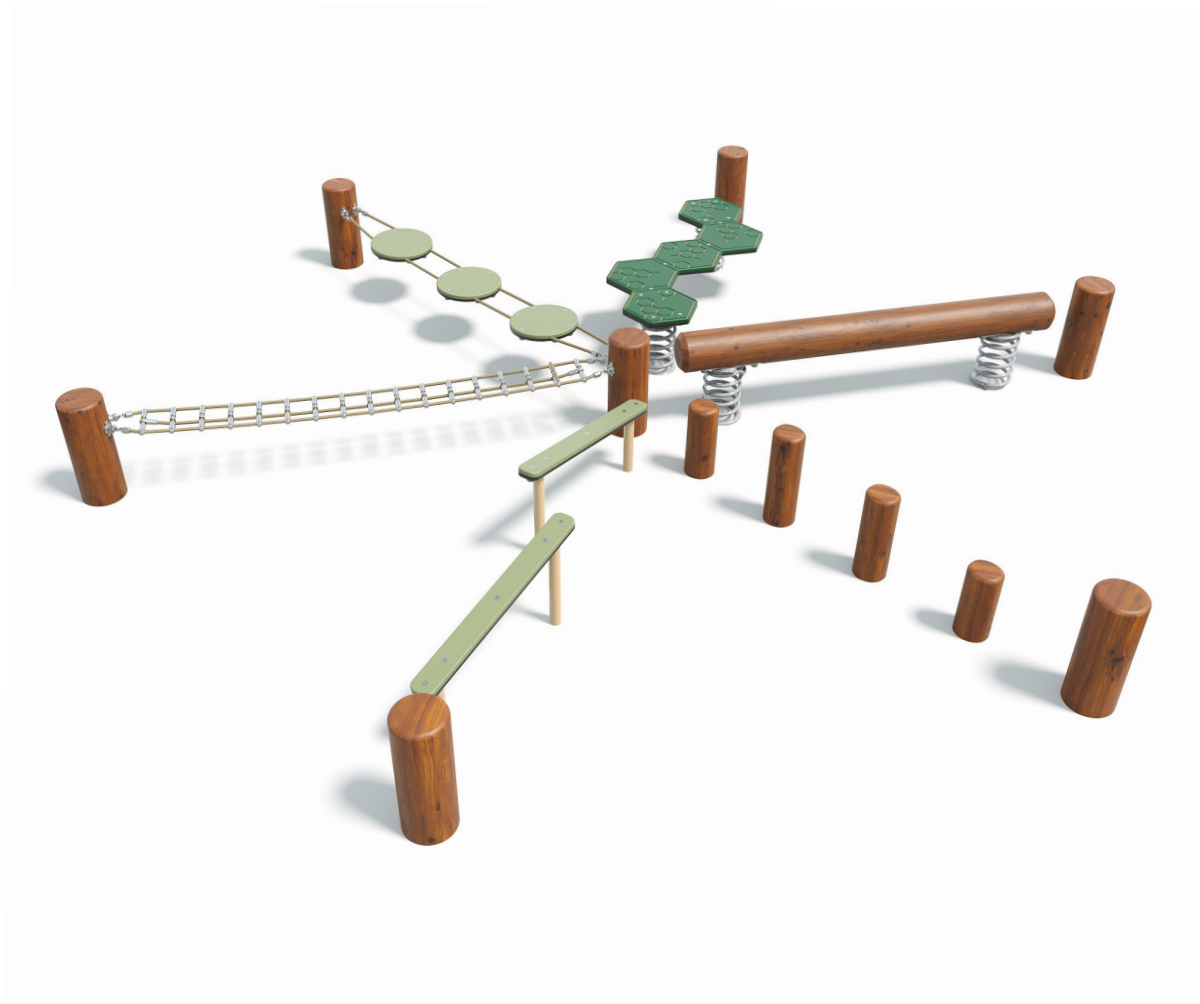

Users 1-22

Specifications

Max Height	0.55m
Free Space	19.8m ²
Max Fall Height	0.55m
Equipment Size	5.2m(w) x 4.6m(l) x 0.55m(h)

Materials & Equipment

Posts	Natural Timber
Dynamic	16mm Steel reinforced rope, Steel Spring
Static	Aluminium connectors, Timber steps, Powdercoated stainless steel supports, HDPE Platforms

Colours

[Click here](#) to see our Rope and Powdercoat colours or consult colours with Kaebel Leisure.

Side Elevation

Top View

DOWNLOADS

For access to our DWG files and High Resolution Product images, please [Click here](#) to login or create an account.