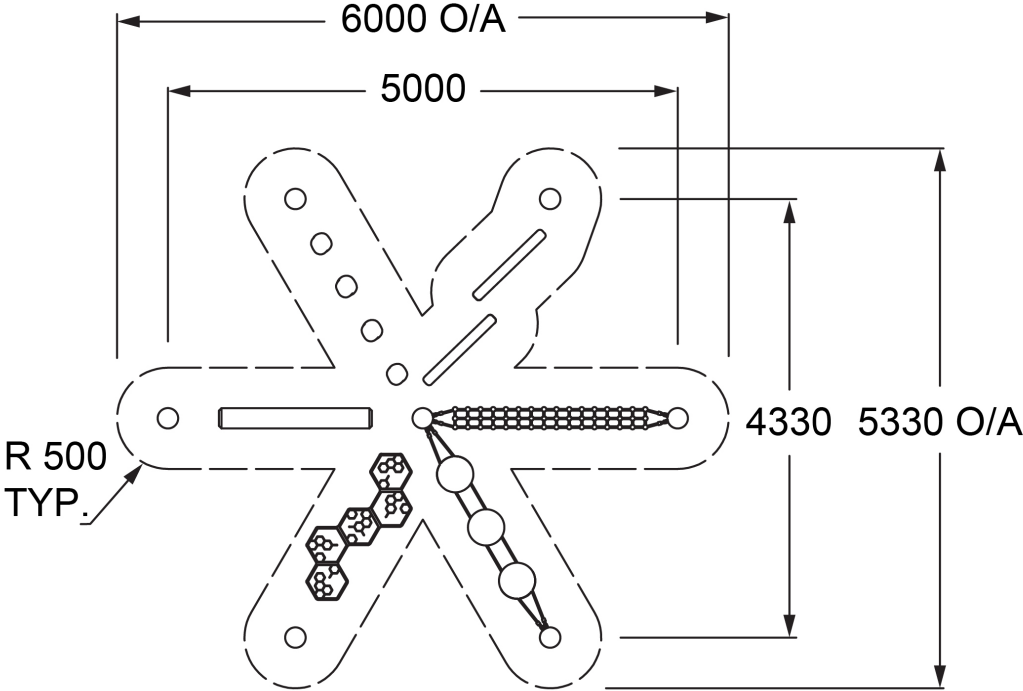

Users 1-22

Specifications

Max Height	0.55m
Free Space	19.8m ²
Max Fall Height	0.55m
Equipment Size	5.2m(w) x 4.6m(l) x 0.55m(h)

Materials & Equipment

Posts	Natural Timber
Dynamic	16mm Steel reinforced rope, Steel Spring
Static	Aluminium connectors, Timber steps, Powdercoated stainless steel supports, HDPE Platforms

Colours

[Click here](#) to see our Rope and Powdercoat colours or consult colours with Kaebel Leisure.

Side Elevation

Top View

DOWNLOADS

For access to our DWG files and High Resolution Product images, please [Click here](#) to login or create an account.