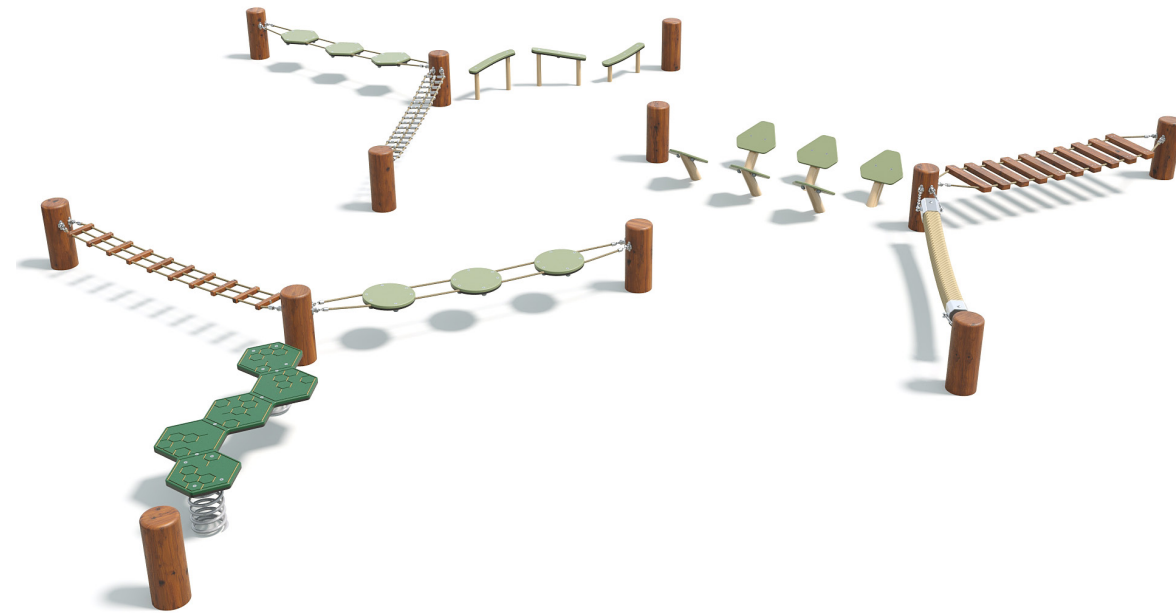

Users 1-32

Specifications

Max Height	0.55m
Free Space	28.9m ²
Max Fall Height	0.55m
Equipment Size	9m(w) x 8.9m(l) x 0.55m(h)

Materials & Equipment

Posts	Natural Timber
Dynamic	16mm Steel reinforced rope, Steel Spring
Static	Aluminium connectors, timber steps, HDPE Platforms, Stainless steel terminations, Angle HDPE steppers, Powdercoated stainless steel supports

Colours

[Click here](#) to see our Rope and Powdercoat colours or consult colours with Kaebel Leisure.

Side Elevation

Top View

DOWNLOADS

For access to our DWG files and High Resolution Product images, please [Click here](#) to login or create an account.