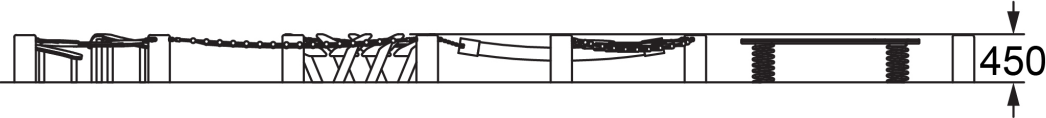

Side Elevation

Top View