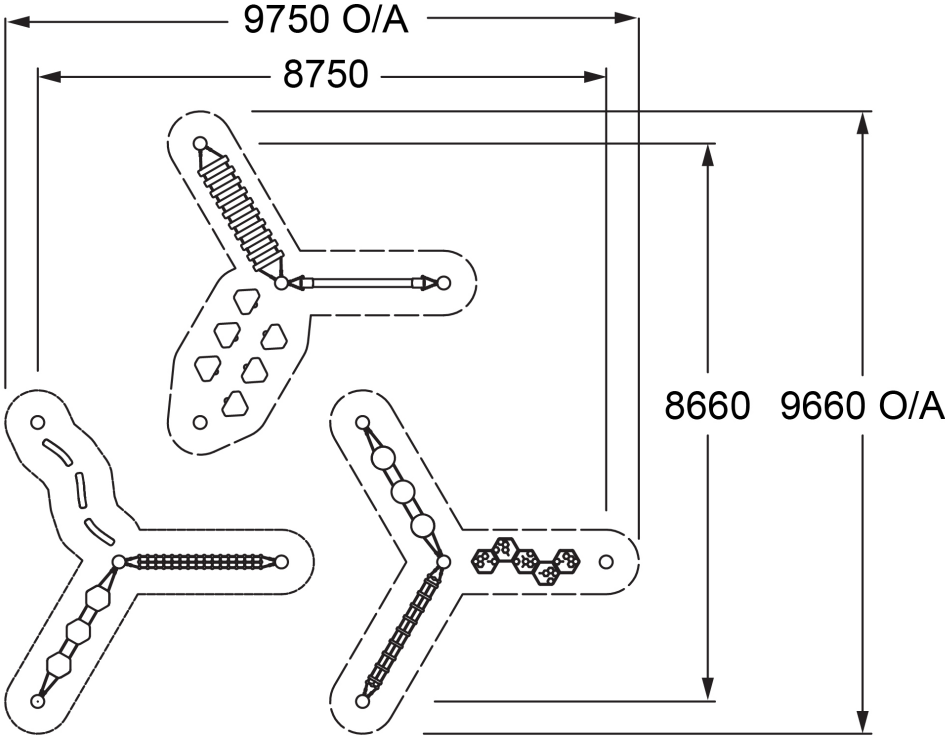

Users 1-32

Specifications

Max Height	0.55m
Free Space	28.9m ²
Max Fall Height	0.55m
Equipment Size	9m(w) x 8.9m(l) x 0.55m(h)

Materials & Equipment

Posts	Natural Timber
Dynamic	16mm Steel reinforced rope, Steel Spring
Static	Aluminium connectors, timber steps, HDPE Platforms, Stainless steel terminations, Angle HDPE steppers, Powdercoated stainless steel supports

Colours

[Click here](#) to see our Rope and Powdercoat colours or consult colours with Kaebel Leisure.

Side Elevation

Top View

DOWNLOADS

For access to our DWG files and High Resolution Product images, please [Click here](#) to login or create an account.