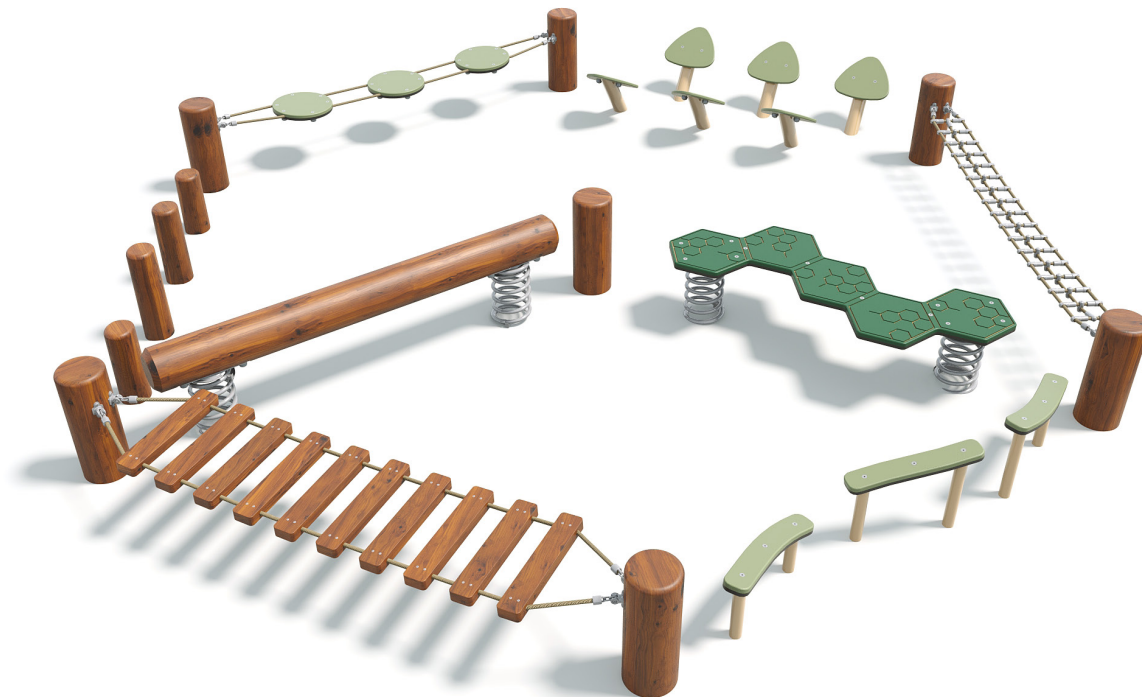

Users 1-30

Specifications

| | |
|-----------------|------------------------------|
| Max Height | 0.55m |
| Free Space | 28.2m ² |
| Max Fall Height | 0.55m |
| Equipment Size | 5.4m(w) x 4.6m(l) x 0.55m(h) |

Materials & Equipment

| | |
|---------|---|
| Posts | Natural Timber |
| Dynamic | 16mm Steel reinforced rope, Steel Spring |
| Static | Aluminium connectors, timber steps, HDPE Platforms, Angle HDPE steppers, Powdercoated stainless steel supports |

Colours

[Click here](#) to see our Rope and Powdercoat colours or consult colours with Kaebel Leisure.

Side Elevation

Top View

DOWNLOADS

For access to our DWG files and High Resolution Product images, please [Click here](#) to login or create an account.