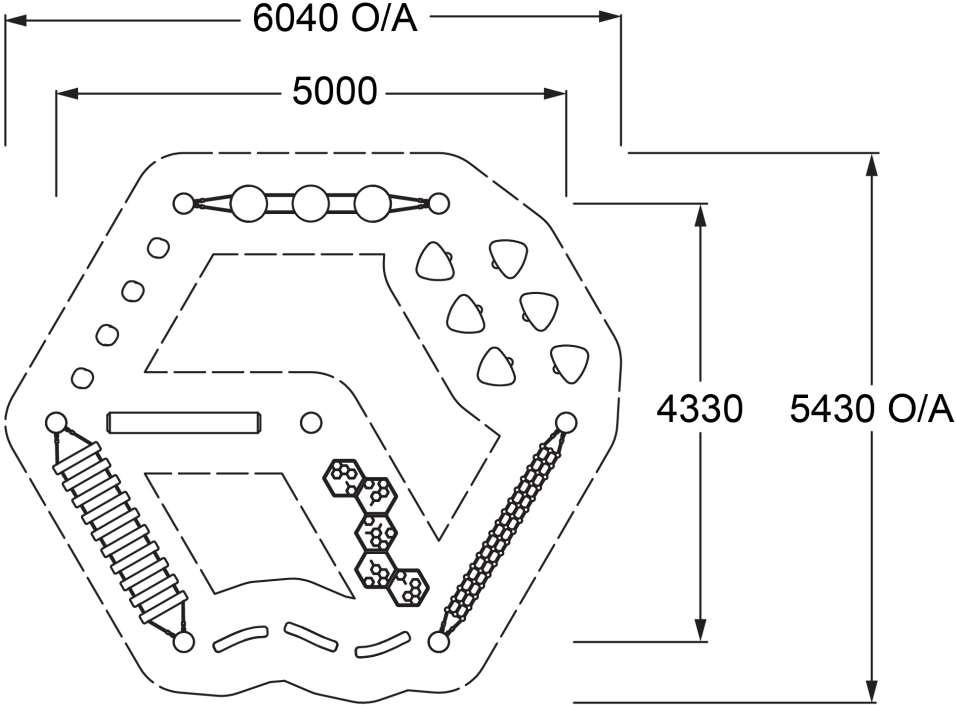

Users 1-30

Specifications

| | |
|-----------------|------------------------------|
| Max Height | 0.55m |
| Free Space | 28.2m ² |
| Max Fall Height | 0.55m |
| Equipment Size | 5.4m(w) x 4.6m(l) x 0.55m(h) |

Materials & Equipment

| | |
|---------|---|
| Posts | Natural Timber |
| Dynamic | 16mm Steel reinforced rope, Steel Spring |
| Static | Aluminium connectors, timber steps, HDPE Platforms, Angle HDPE steppers, Powdercoated stainless steel supports |

Colours

[Click here](#) to see our Rope and Powdercoat colours or consult colours with Kaebel Leisure.

Side Elevation

Top View

DOWNLOADS

For access to our DWG files and High Resolution Product images, please [Click here](#) to login or create an account.