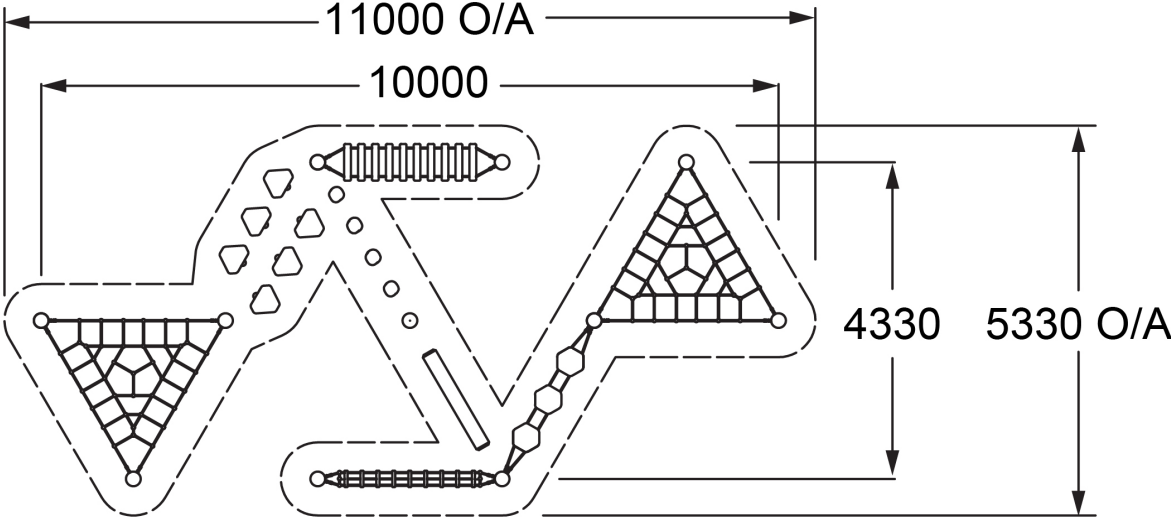

### Specifications

Max Height	0.55m
Free Space	21.7m <sup>2</sup>
Max Fall Height	0.55m
Equipment Size	10.2m(w) x 4.7m(l) x 0.55m(h)

### Materials & Equipment

Posts	Natural Timber
Dynamic	16mm Steel reinforced rope, Steel Spring
Static	Aluminium connectors, timber steps, HDPE Platforms, Stainless steel terminations, Angle HDPE steppers, Powdercoated stainless steel supports

### Colours

[Click here](#) to see our Rope and Powdercoat colours or consult colours with Kaebel Leisure.

Side Elevation

Top View

DOWNLOADS

For access to our DWG files and High Resolution Product images, please [Click here](#) to login or create an account.