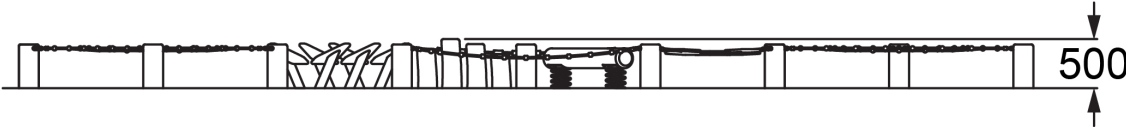

Side Elevation