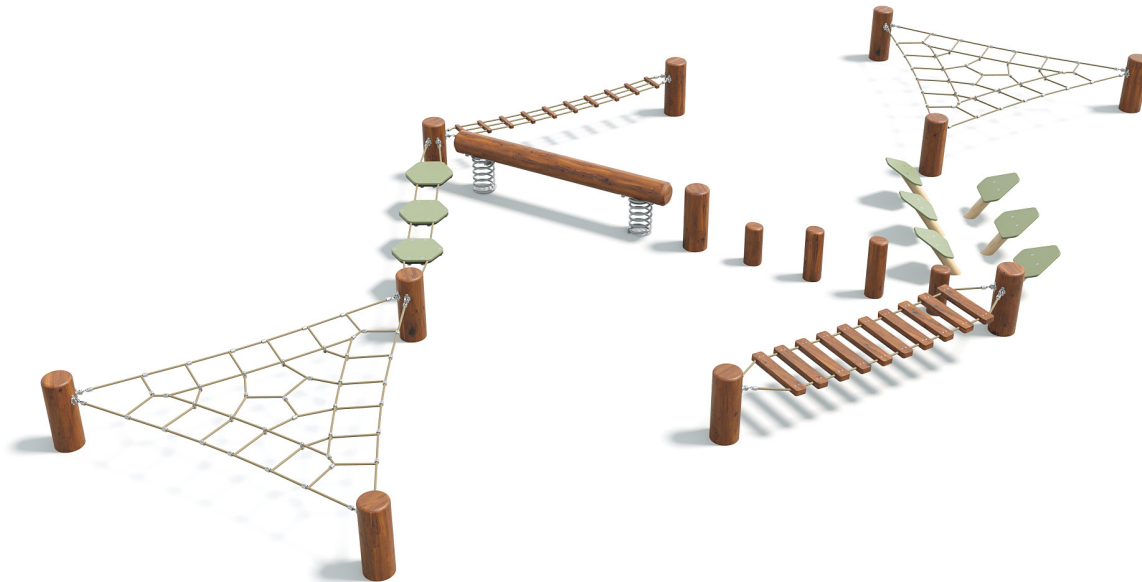

### Specifications

Max Height	0.55m
Free Space	21.7m <sup>2</sup>
Max Fall Height	0.55m
Equipment Size	10.2m(w) x 4.7m(l) x 0.55m(h)

### Materials & Equipment

Posts	Natural Timber
Dynamic	16mm Steel reinforced rope, Steel Spring
Static	Aluminium connectors, timber steps, HDPE Platforms, Stainless steel terminations, Angle HDPE steppers, Powdercoated stainless steel supports