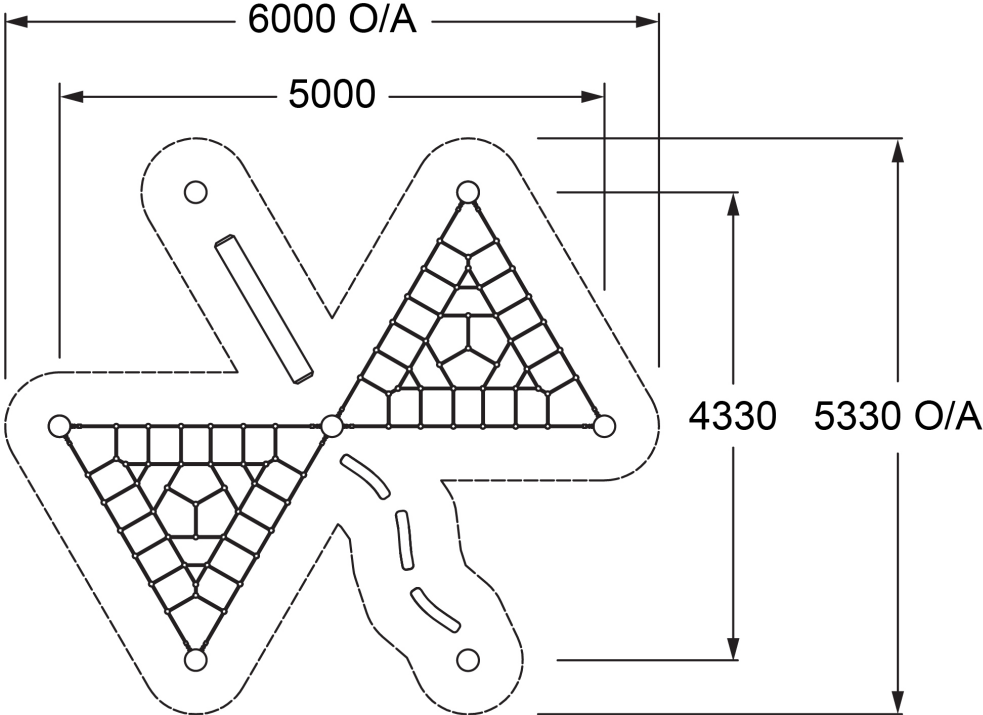

Users 1-26

Specifications

Max Height	0.55m
Free Space	7m ²
Max Fall Height	0.55m
Equipment Size	4.6m(w) x 5.2m(l) x 0.55m(h)

Materials & Equipment

Posts	Natural Timber
Dynamic	16mm Steel reinforced rope, Steel Spring
Static	HDPE Platforms, Timber steps, Powdercoated stainless steel supports, Aluminium connectors

Colours

[Click here](#) to see our Rope and Powdercoat colours or consult colours with Kaebel Leisure.

Side Elevation

Top View

DOWNLOADS

For access to our DWG files and High Resolution Product images, please [Click here](#) to login or create an account.