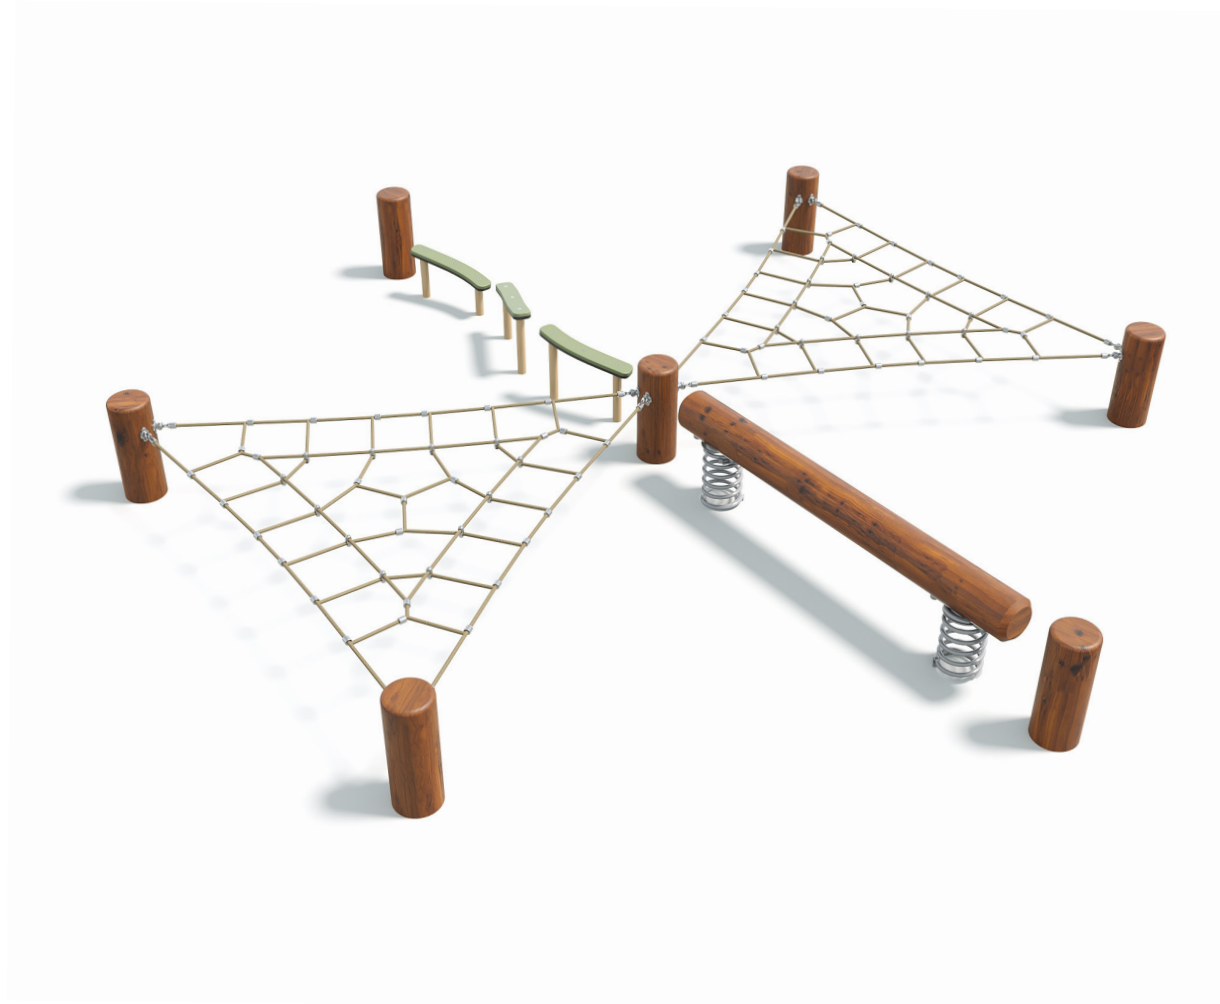

Users 1-26

Specifications

Max Height	0.55m
Free Space	7m ²
Max Fall Height	0.55m
Equipment Size	4.6m(w) x 5.2m(l) x 0.55m(h)

Materials & Equipment

Posts	Natural Timber
Dynamic	16mm Steel reinforced rope, Steel Spring
Static	HDPE Platforms, Timber steps, Powdercoated stainless steel supports, Aluminium connectors

Colours

[Click here](#) to see our Rope and Powdercoat colours or consult colours with Kaebel Leisure.

Side Elevation

Top View

DOWNLOADS

For access to our DWG files and High Resolution Product images, please [Click here](#) to login or create an account.