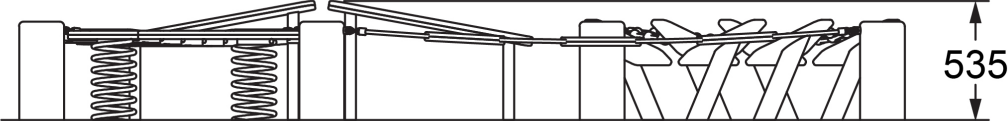

Side Elevation

Top View