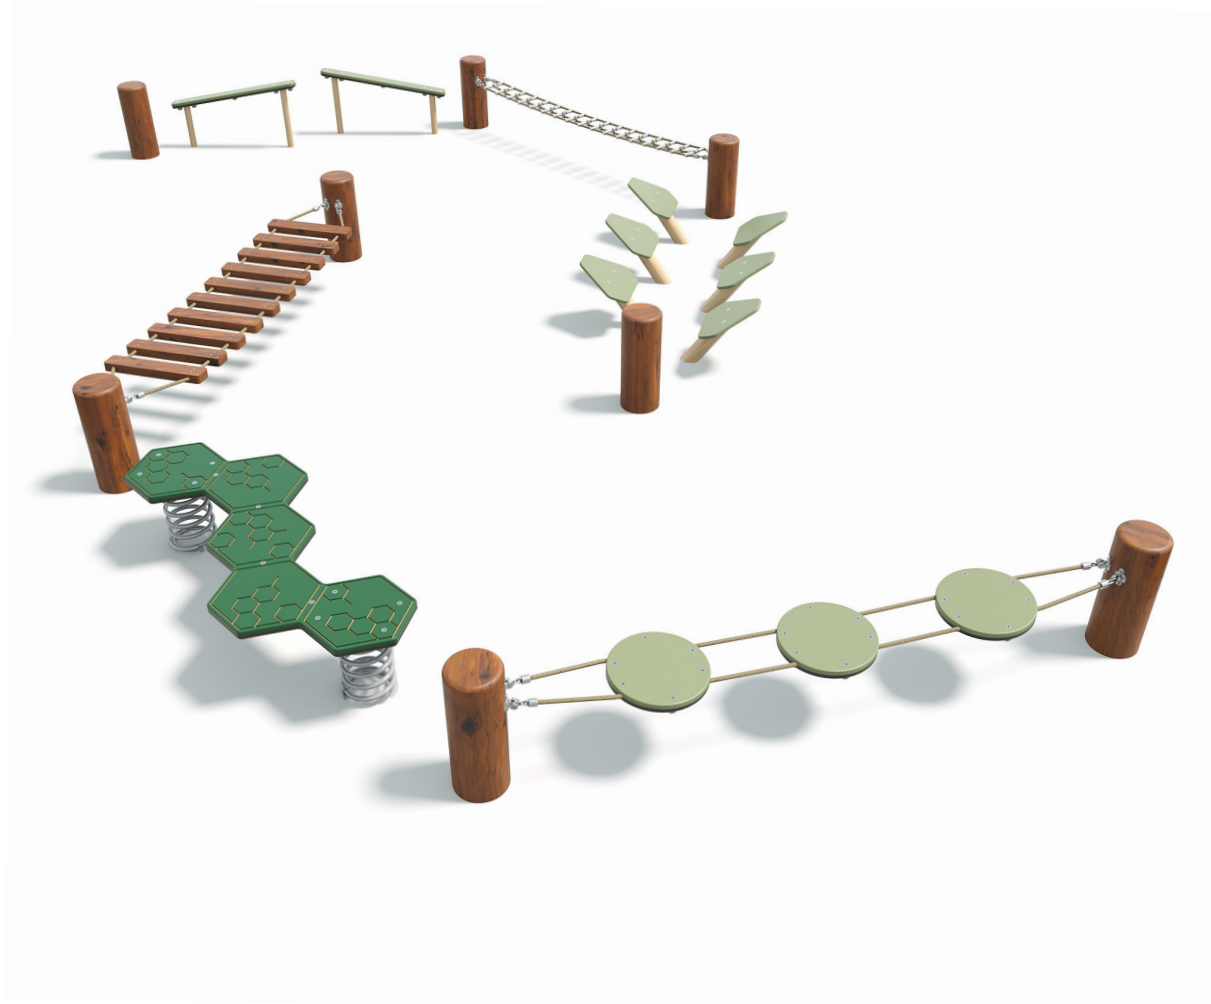

Users 1-22

Specifications

Max Height	0.55m
Free Space	21.2m ²
Max Fall Height	0.55m
Equipment Size	4m(w) x 6.9m(l) x 0.55m(h)

Materials & Equipment

Posts	Natural Timber
Dynamic	16mm Steel reinforced rope, Steel Spring
Static	Aluminium connectors, timber steps, HDPE Platforms, Stainless steel terminations, Angle HDPE steppers, Powdercoated stainless steel supports

Colours

[Click here](#) to see our Rope and Powdercoat colours or consult colours with Kaebel Leisure.

Side Elevation

Top View

DOWNLOADS

For access to our DWG files and High Resolution Product images, please [Click here](#) to login or create an account.