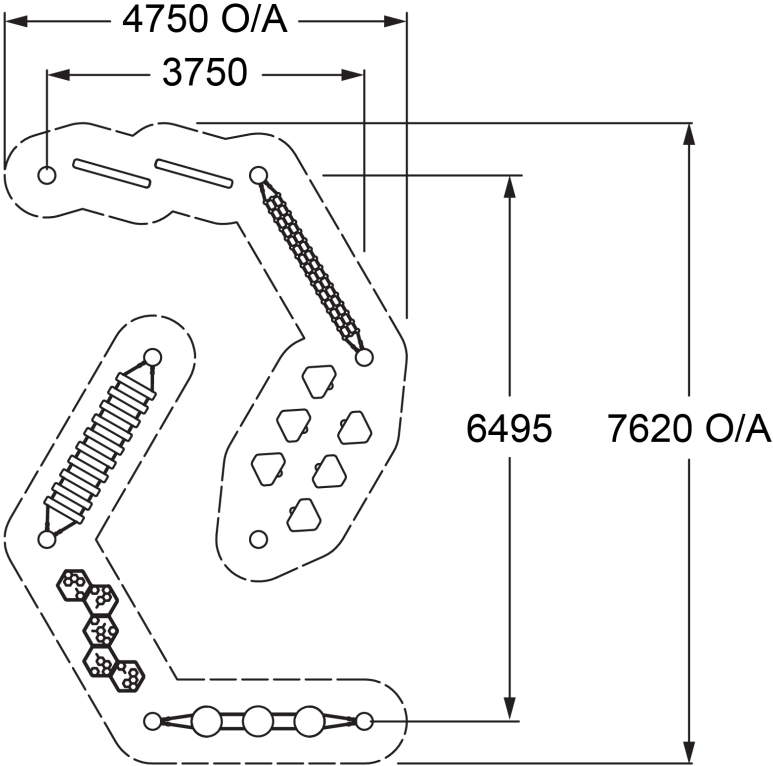

Users 1-22

Specifications

Max Height	0.55m
Free Space	21.2m ²
Max Fall Height	0.55m
Equipment Size	4m(w) x 6.9m(l) x 0.55m(h)

Materials & Equipment

Posts	Natural Timber
Dynamic	16mm Steel reinforced rope, Steel Spring
Static	Aluminium connectors, timber steps, HDPE Platforms, Stainless steel terminations, Angle HDPE steppers, Powdercoated stainless steel supports

Colours

[Click here](#) to see our Rope and Powdercoat colours or consult colours with Kaebel Leisure.

Side Elevation

Top View

DOWNLOADS

For access to our DWG files and High Resolution Product images, please [Click here](#) to login or create an account.