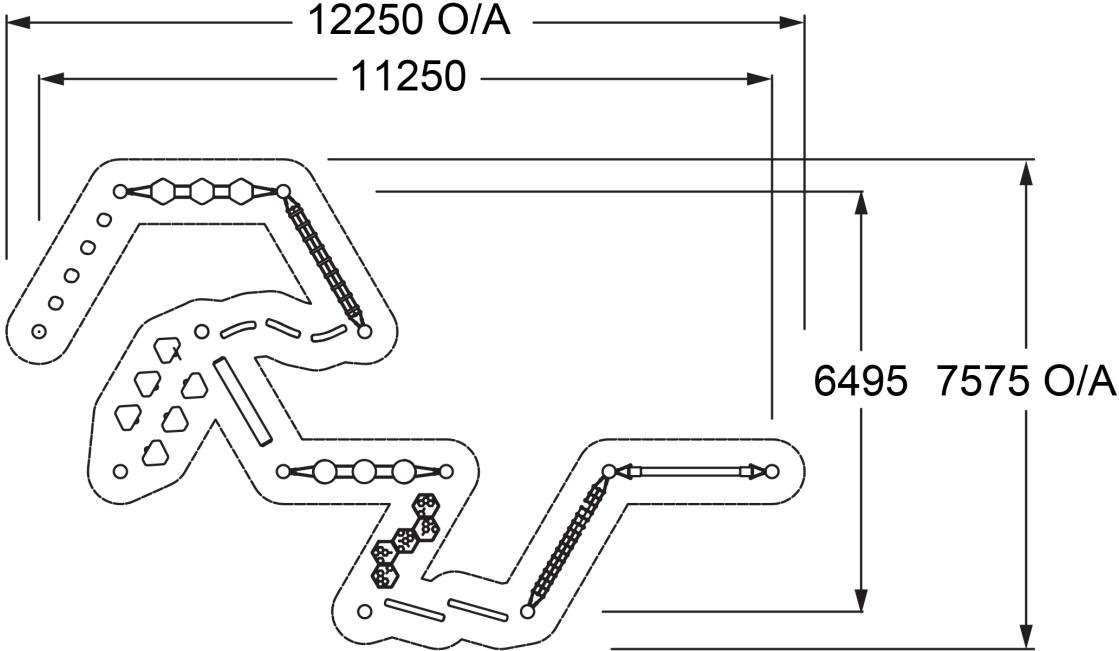

Users 1-42

Specifications

Max Height	0.55m
Free Space	38.2m ²
Max Fall Height	0.55m
Equipment Size	6.9m(w) x 11.5m(l) x 0.55m(h)

Materials & Equipment

Posts	Natural Timber
Dynamic	16mm Steel reinforced rope, Steel Spring
Static	Aluminium connectors, timber steps, HDPE Platforms, Stainless steel terminations, Angle HDPE steppers, Powdercoated stainless steel supports

Colours

[Click here](#) to see our Rope and Powdercoat colours or consult colours with Kaebel Leisure.

Side Elevation

Top View

DOWNLOADS

For access to our DWG files and High Resolution Product images, please [Click here](#) to login or create an account.