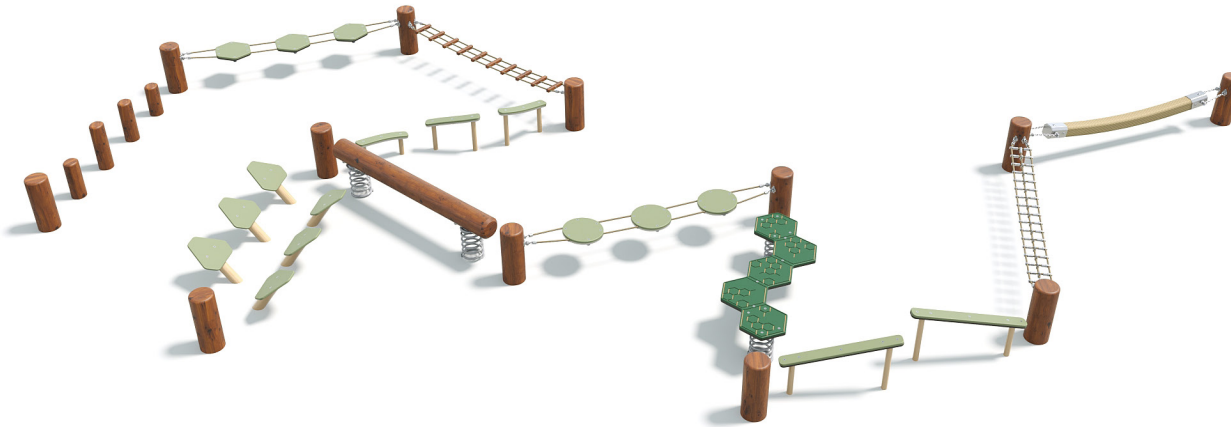

Users 1-42

Specifications

Max Height	0.55m
Free Space	38.2m ²
Max Fall Height	0.55m
Equipment Size	6.9m(w) x 11.5m(l) x 0.55m(h)

Materials & Equipment

Posts	Natural Timber
Dynamic	16mm Steel reinforced rope, Steel Spring
Static	Aluminium connectors, timber steps, HDPE Platforms, Stainless steel terminations, Angle HDPE steppers, Powdercoated stainless steel supports

Colours

[Click here](#) to see our Rope and Powdercoat colours or consult colours with Kaebel Leisure.

Side Elevation

Top View

DOWNLOADS

For access to our DWG files and High Resolution Product images, please [Click here](#) to login or create an account.