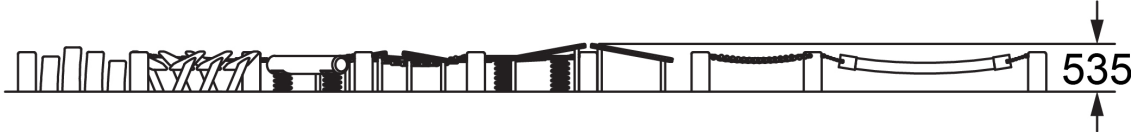

Side Elevation