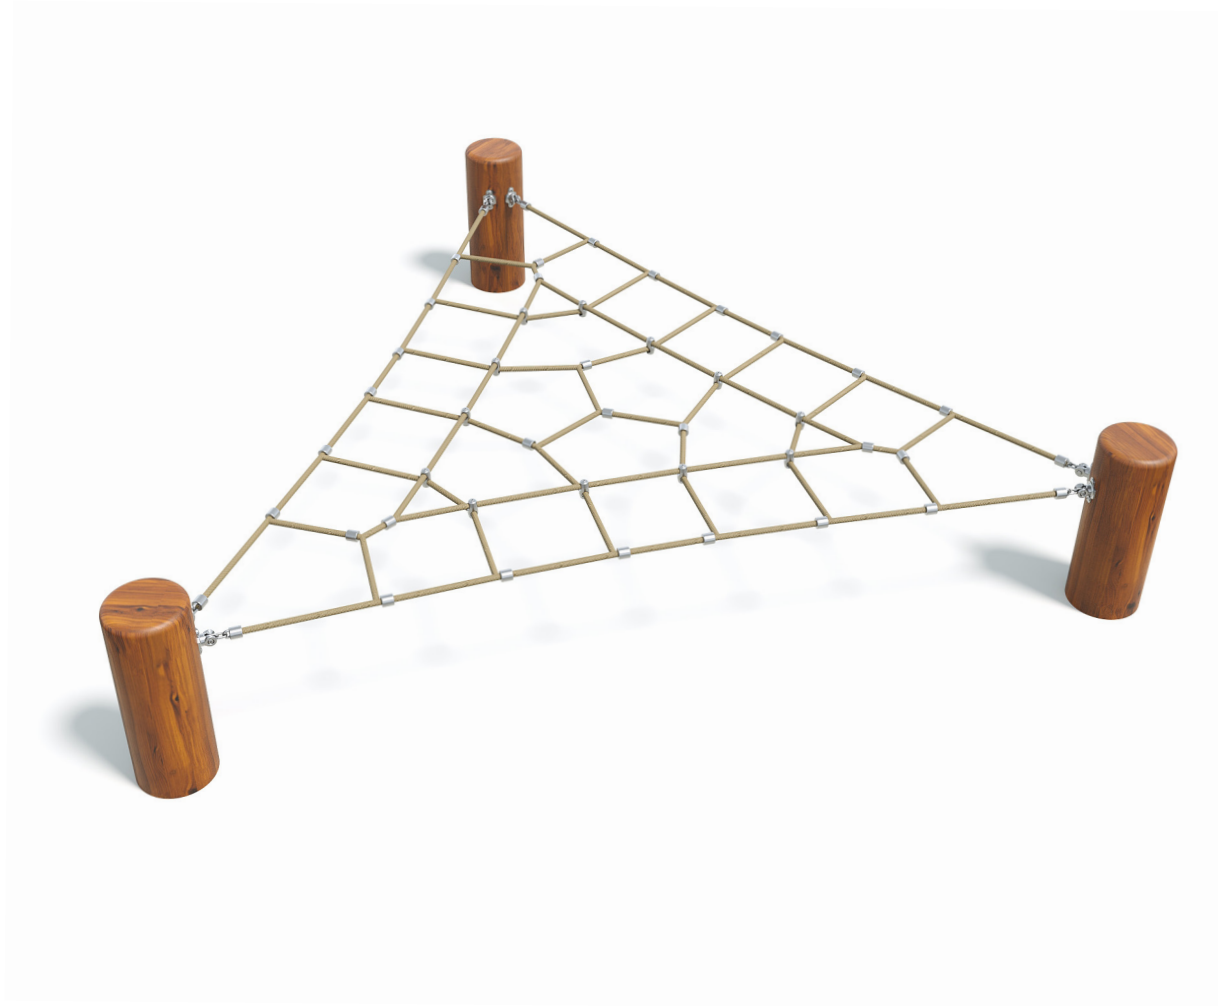

Users 1-9

Specifications

Max Height	0.55m
Free Space	7.3m ²
Max Fall Height	0.55m
Equipment Size	2.5m(w) x 2.17m(l) x 0.55m(h)

Materials & Equipment

Posts	Natural Timber
Dynamic	16mm Steel reinforced rope
Static	Aluminium connectors

Colours

[Click here](#) to see our Rope and Powdercoat colours or consult colours with Kaebel Leisure.

Side Elevation

Top View

DOWNLOADS

For access to our DWG files and High Resolution Product images, please [Click here](#) to login or create an account.