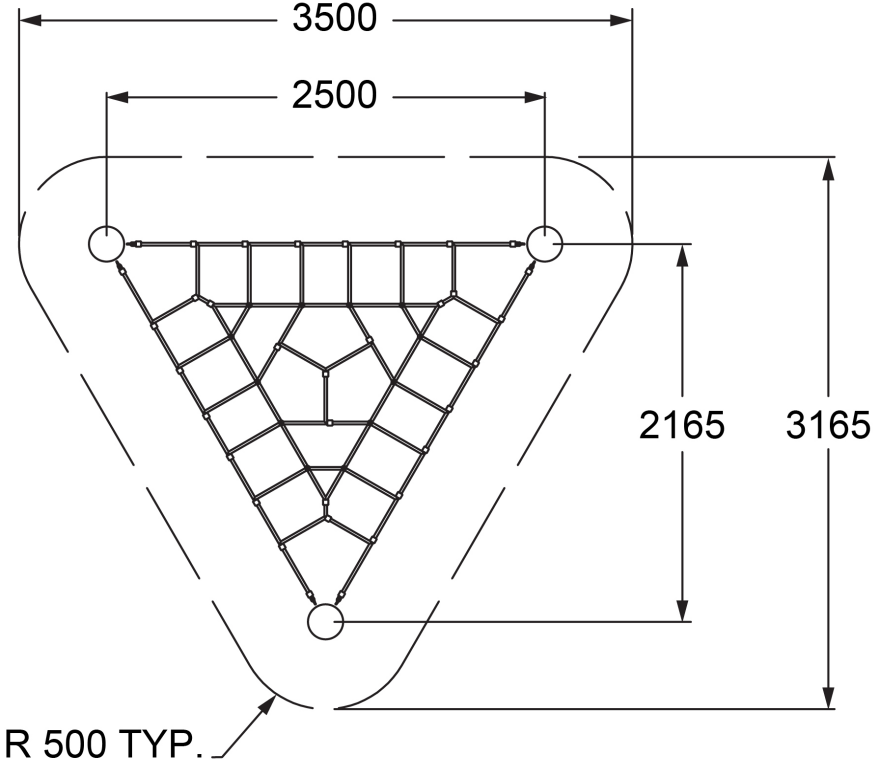

Users 1-9

Specifications

Max Height	0.55m
Free Space	7.3m ²
Max Fall Height	0.55m
Equipment Size	2.5m(w) x 2.17m(l) x 0.55m(h)

Materials & Equipment

Posts	Natural Timber
Dynamic	16mm Steel reinforced rope
Static	Aluminium connectors

Colours

[Click here](#) to see our Rope and Powdercoat colours or consult colours with Kaebel Leisure.

Side Elevation

Top View

DOWNLOADS

For access to our DWG files and High Resolution Product images, please [Click here](#) to login or create an account.