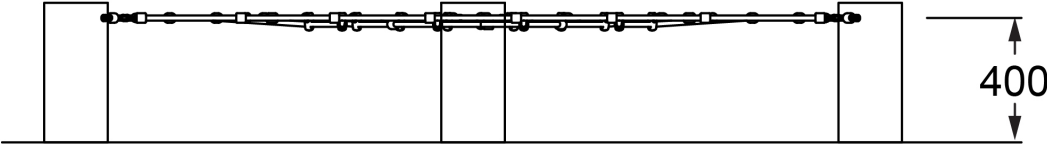

Side Elevation

Top View