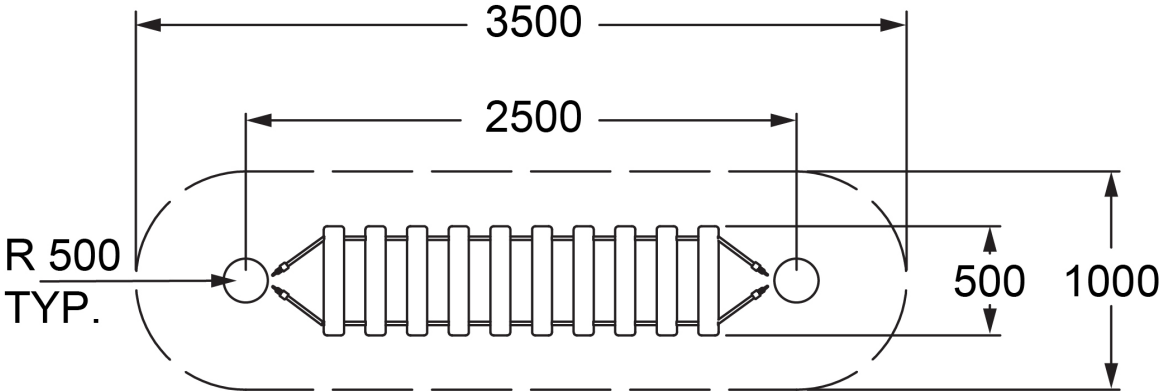

Top View

DOWNLOADS

For access to our DWG files and High Resolution Product images, please [Click here](#) to login or create an account.