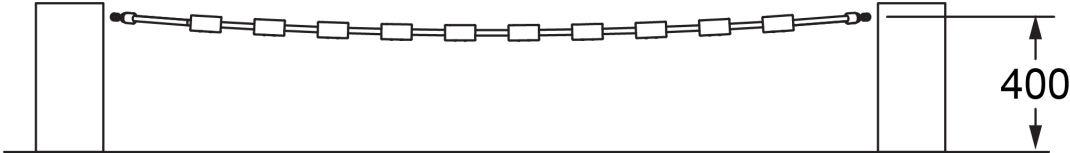

Side Elevation