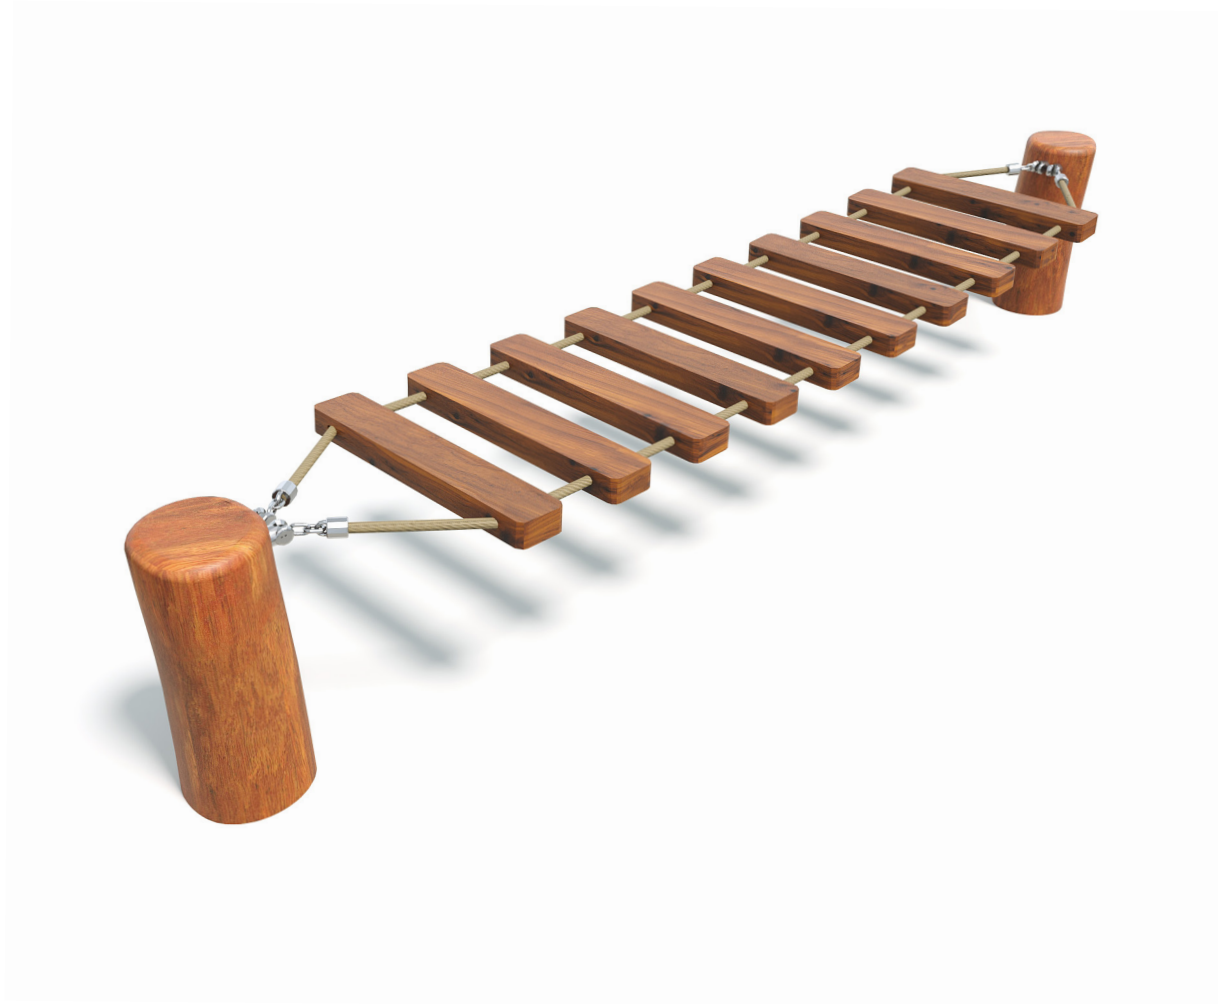

### Specifications

Max Height	0.55m
Free Space	3.3m <sup>2</sup>
Max Fall Height	0.55m
Equipment Size	2.5m(w) x 0.5m(l) x 0.55m(h)

### Materials & Equipment

Posts	Natural Timber
Dynamic	16mm Steel reinforced rope
Static	Aluminium connectors, timber steps