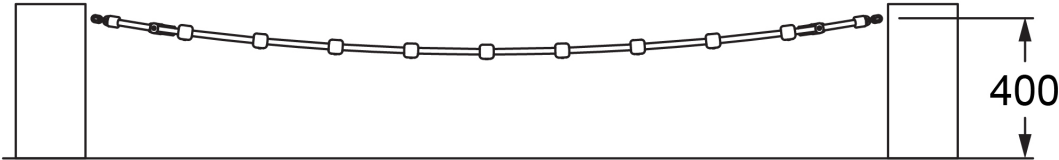

Side Elevation