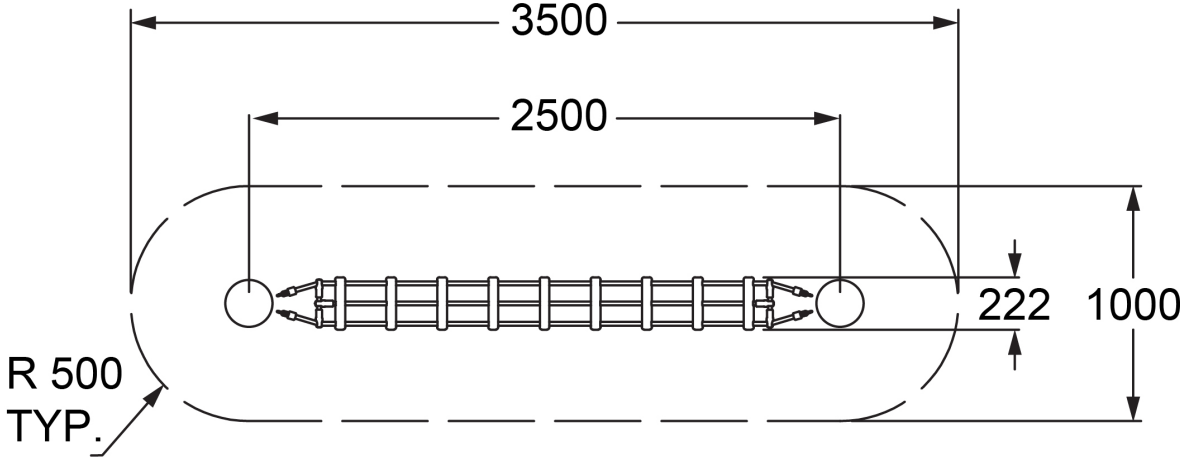

Top View

DOWNLOADS

For access to our DWG files and High Resolution Product images, please [Click here](#) to login or create an account.