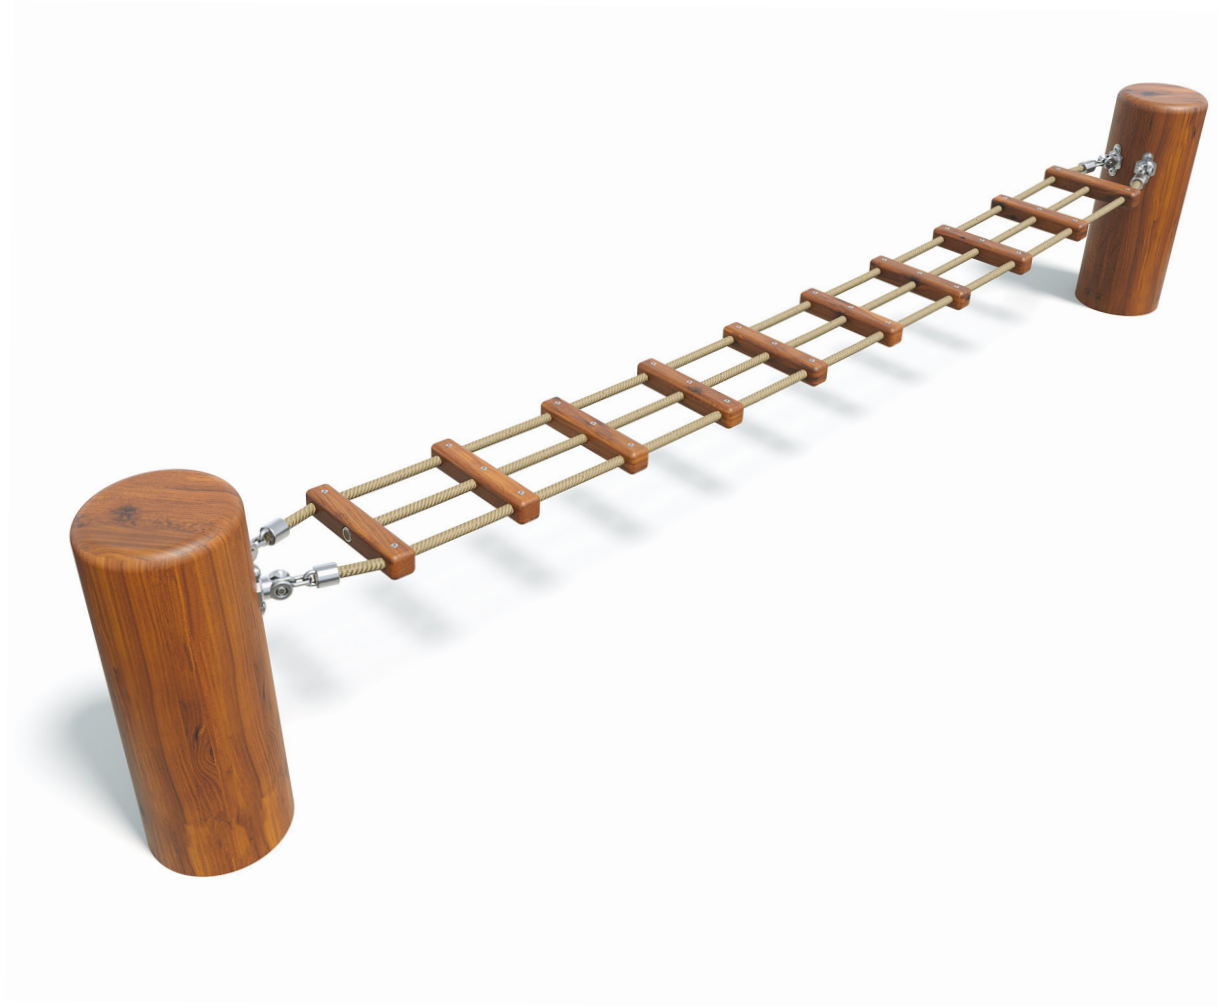

Users 1-2

Specifications

Max Height	0.55m
Free Space	3.3m ²
Max Fall Height	0.55m
Equipment Size	2.5m(w) x 0.22m(l) x 0.55m(h)

Materials & Equipment

Posts	Natural Timber
Dynamic	16mm Steel reinforced rope
Static	Timber Steps

Colours

[Click here](#) to see our Rope and Powdercoat colours or consult colours with Kaebel Leisure.

Side Elevation

Top View

DOWNLOADS

For access to our DWG files and High Resolution Product images, please [Click here](#) to login or create an account.