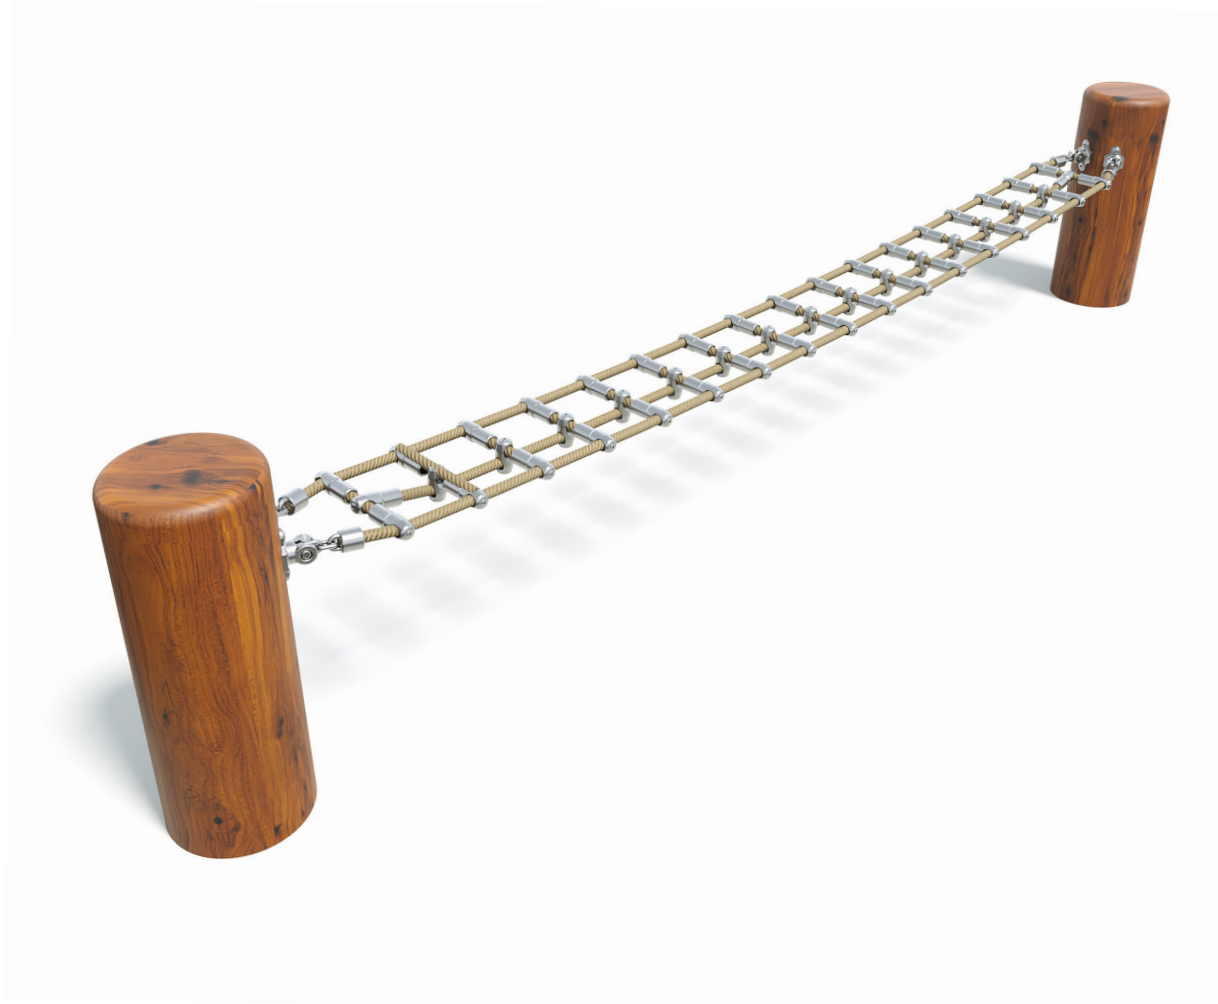

Users 1-2

Specifications

Max Height	0.55m
Free Space	3.3m ²
Max Fall Height	0.55m
Equipment Size	2.5m(w) x 0.2m(l) x 0.55m(h)

Materials & Equipment

Posts	Natural Timber
Dynamic	16mm Steel reinforced rope
Static	Aluminium connectors

Colours

[Click here](#) to see our Rope and Powdercoat colours or consult colours with Kaebel Leisure.

Side Elevation

Top View

DOWNLOADS

For access to our DWG files and High Resolution Product images, please [Click here](#) to login or create an account.