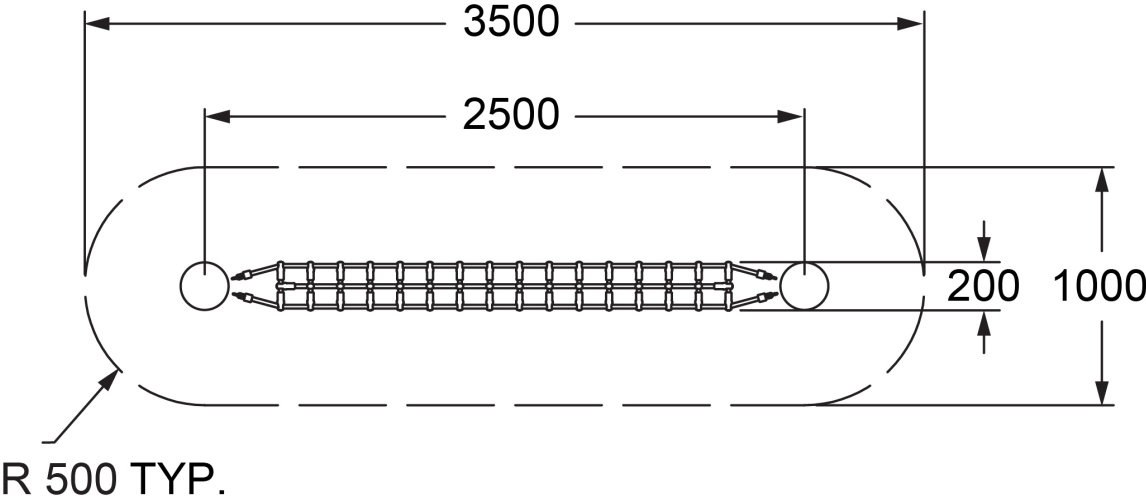

Users 1-2

Specifications

Max Height	0.55m
Free Space	3.3m ²
Max Fall Height	0.55m
Equipment Size	2.5m(w) x 0.2m(l) x 0.55m(h)

Materials & Equipment

Posts	Natural Timber
Dynamic	16mm Steel reinforced rope
Static	Aluminium connectors

Colours

[Click here](#) to see our Rope and Powdercoat colours or consult colours with Kaebel Leisure.

Side Elevation

Top View

DOWNLOADS

For access to our DWG files and High Resolution Product images, please [Click here](#) to login or create an account.