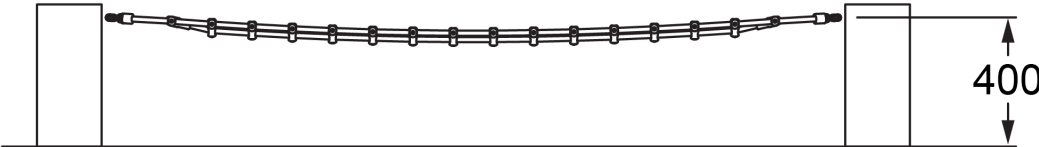

Side Elevation