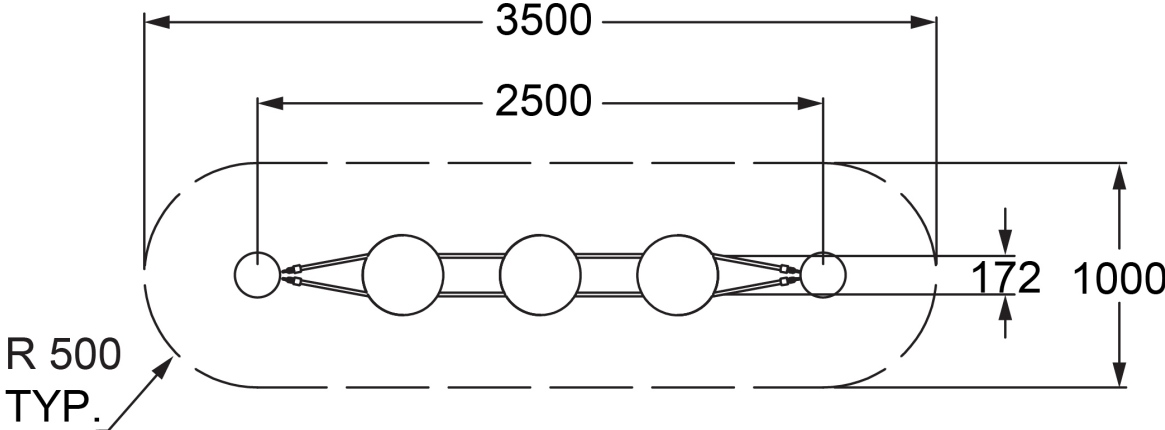

Top View

DOWNLOADS

For access to our DWG files and High Resolution Product images, please [Click here](#) to login or create an account.