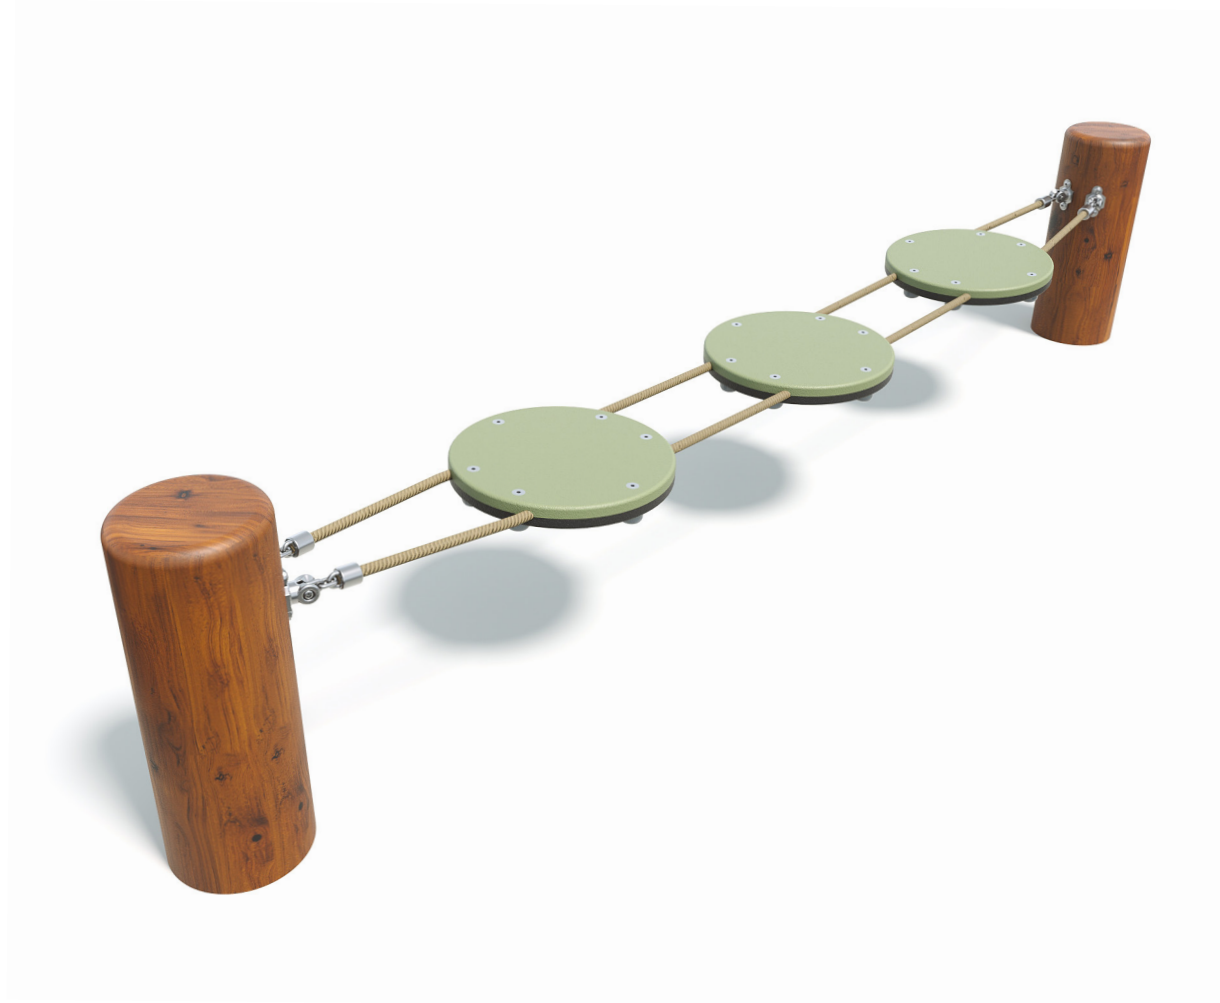

Users 1-2

Specifications

Max Height	0.55m
Free Space	3.3m ²
Max Fall Height	0.55m
Equipment Size	2.5m(w) x 0.36m(l) x 0.55m(h)

Materials & Equipment

Posts	Natural Timber
Dynamic	16mm Steel reinforced rope
Static	HDPE Platforms

Colours

[Click here](#) to see our Rope and Powdercoat colours or consult colours with Kaebel Leisure.

Side Elevation

Top View

DOWNLOADS

For access to our DWG files and High Resolution Product images, please [Click here](#) to login or create an account.