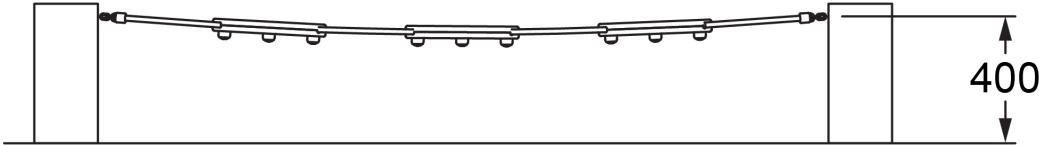

Side Elevation