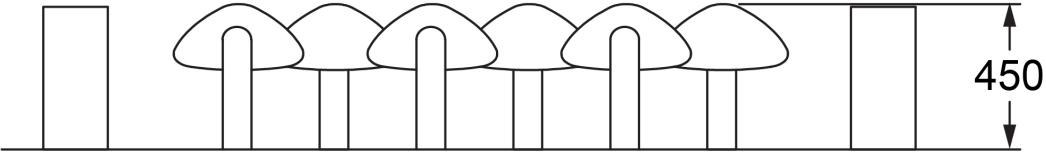

Side Elevation