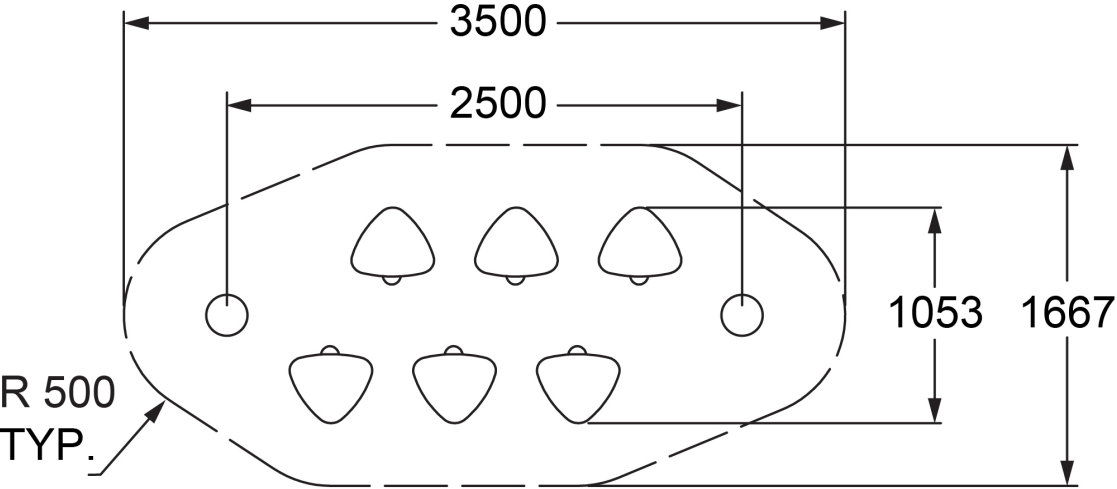

Users 1-5

Specifications

Max Height	0.55m
Free Space	4.7m ²
Max Fall Height	0.55m
Equipment Size	2.5m(w) x 1.1m(l) x 0.55m(h)

Materials & Equipment

Posts	Natural Timber
Static	Angle HDPE steppers, Powdercoated stainless steel supports

Colours

[Click here](#) to see our Rope and Powdercoat colours or consult colours with Kaebel Leisure.

Side Elevation

Top View

DOWNLOADS

For access to our DWG files and High Resolution Product images, please [Click here](#) to login or create an account.