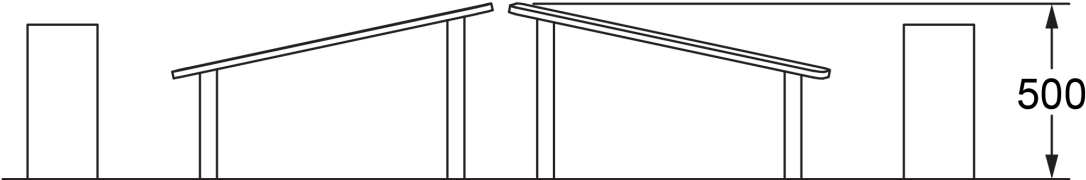

Side Elevation