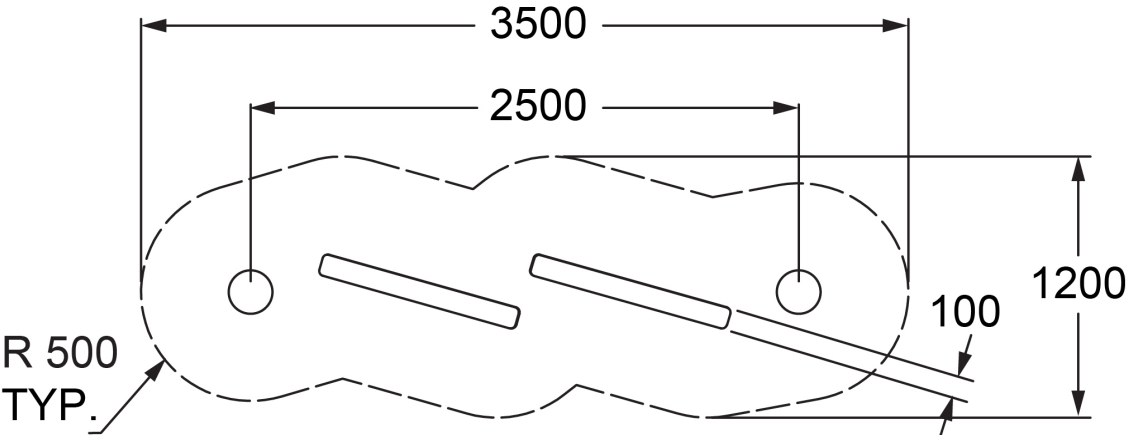

Top View

DOWNLOADS

For access to our DWG files and High Resolution Product images, please [Click here](#) to login or create an account.