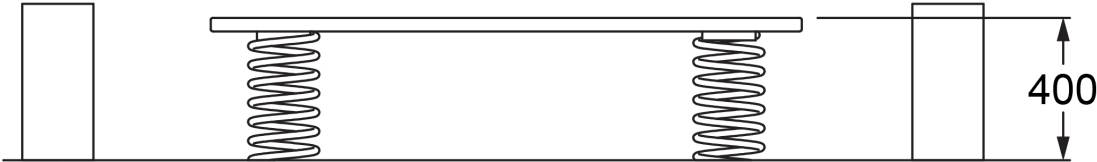

Side Elevation