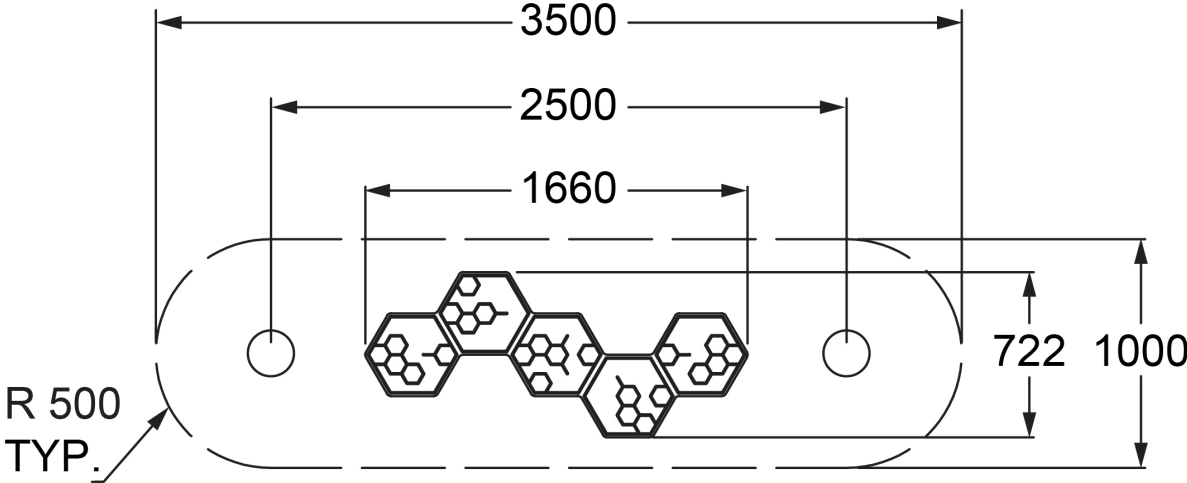

Users 1-5

Specifications

Max Height	0.55m
Free Space	3.3m ²
Max Fall Height	0.55m
Equipment Size	2.5m(w) x 0.73(l) x 0.55m(h)

Materials & Equipment

Posts	Natural Timber
Dynamic	Steel Spring
Static	HDPE platform

Colours

[Click here](#) to see our Rope and Powdercoat colours or consult colours with Kaebel Leisure.

Side Elevation

Top View

DOWNLOADS

For access to our DWG files and High Resolution Product images, please [Click here](#) to login or create an account.