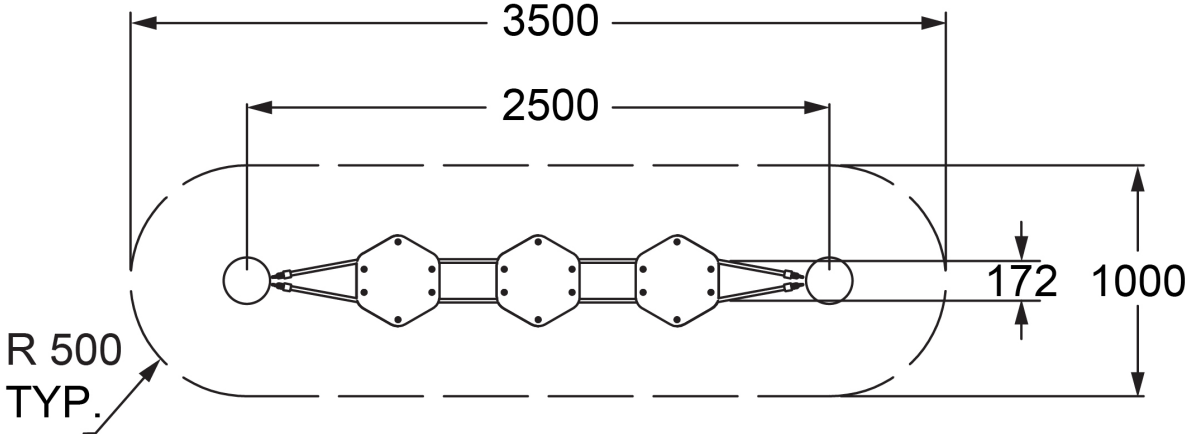

Top View

DOWNLOADS

For access to our DWG files and High Resolution Product images, please [Click here](#) to login or create an account.