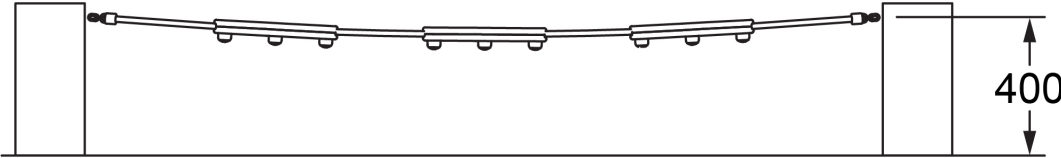

Side Elevation