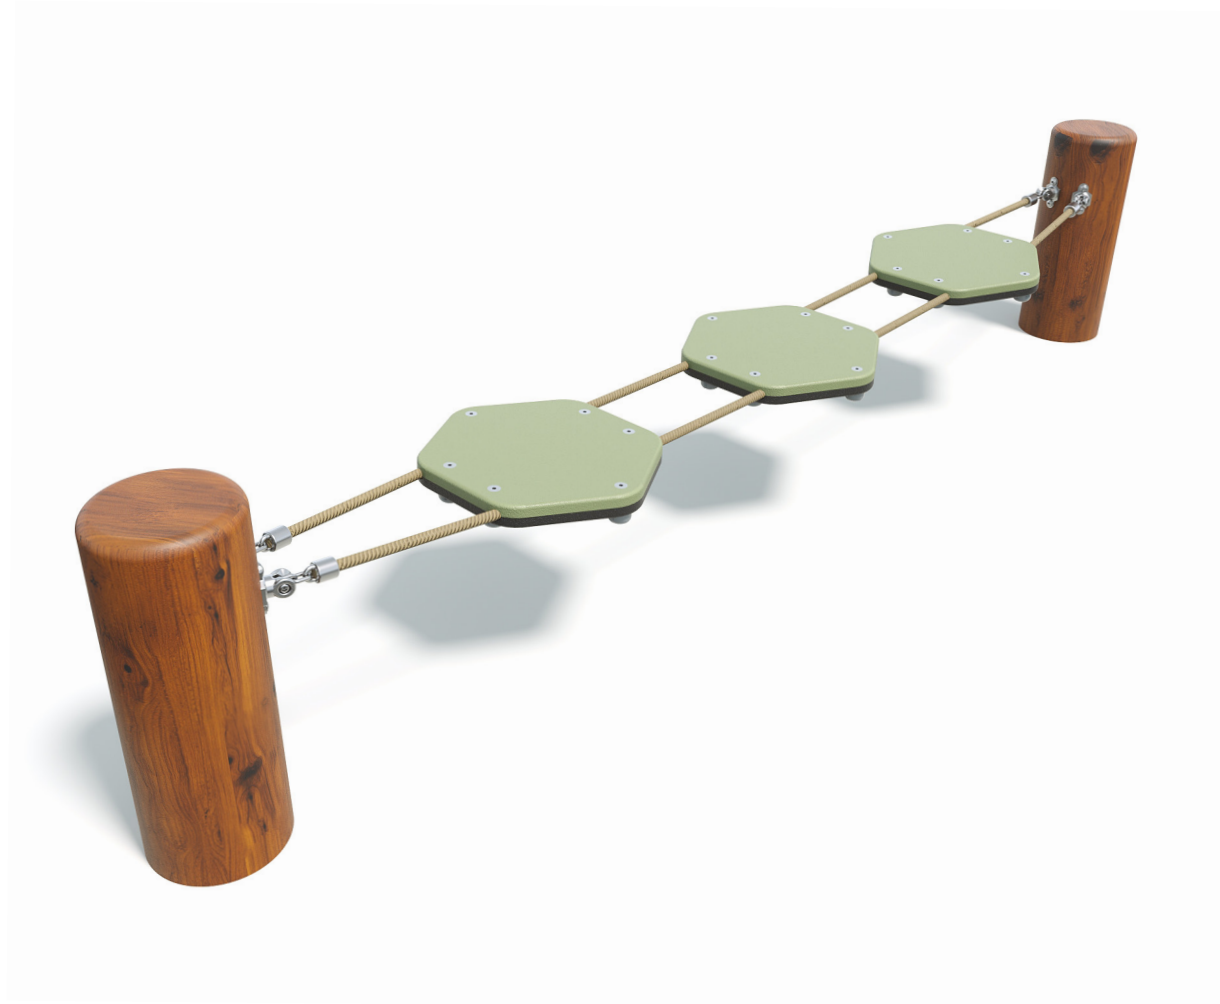

Users 1-5

Specifications

Max Height	0.55m
Free Space	3.3m ²
Max Fall Height	0.55m
Equipment Size	2.5m(w) x 0.4m(l) x 0.55m(h)

Materials & Equipment

Posts	Natural Timber
Dynamic	16mm Steel reinforced rope
Static	HDPE platform

Colours

[Click here](#) to see our Rope and Powdercoat colours or consult colours with Kaebel Leisure.

Side Elevation

Top View

DOWNLOADS

For access to our DWG files and High Resolution Product images, please [Click here](#) to login or create an account.