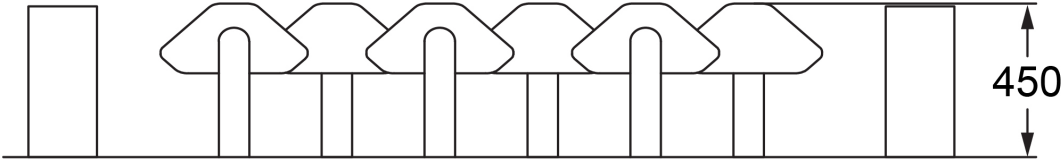

Side Elevation