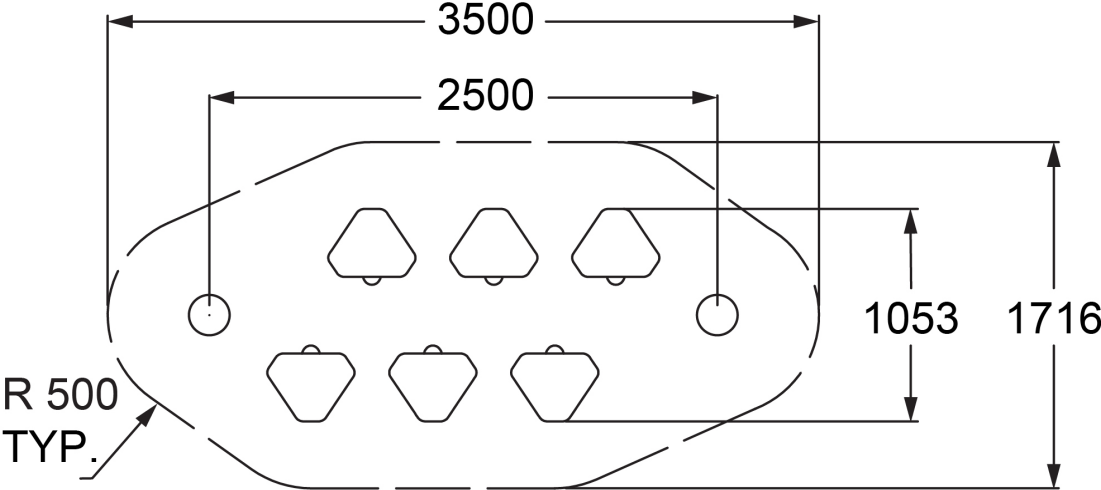

Users 1-5

Specifications

Max Height	0.55m
Free Space	4.8m ²
Max Fall Height	0.55m
Equipment Size	2.5m(w) x 1.1m(l) x 0.55m(h)

Materials & Equipment

Posts	Natural Timber
Static	Angle HDPE steppers, Powdercoated stainless steel supports

Colours

[Click here](#) to see our Rope and Powdercoat colours or consult colours with Kaebel Leisure.

Side Elevation

Top View

DOWNLOADS

For access to our DWG files and High Resolution Product images, please [Click here](#) to login or create an account.