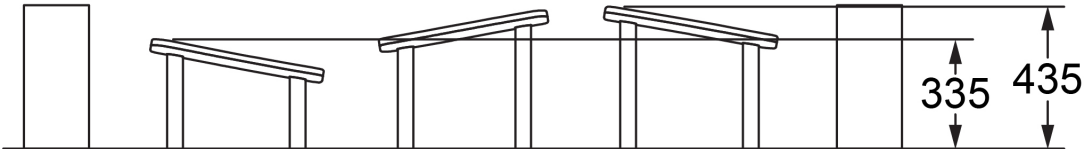

Side Elevation