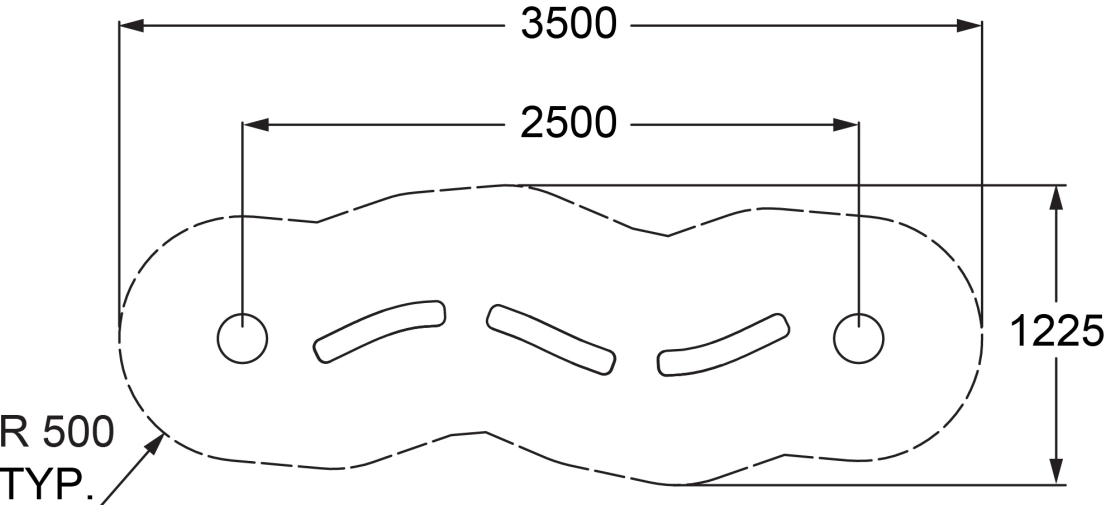

Top View

DOWNLOADS

For access to our DWG files and High Resolution Product images, please [Click here](#) to login or create an account.