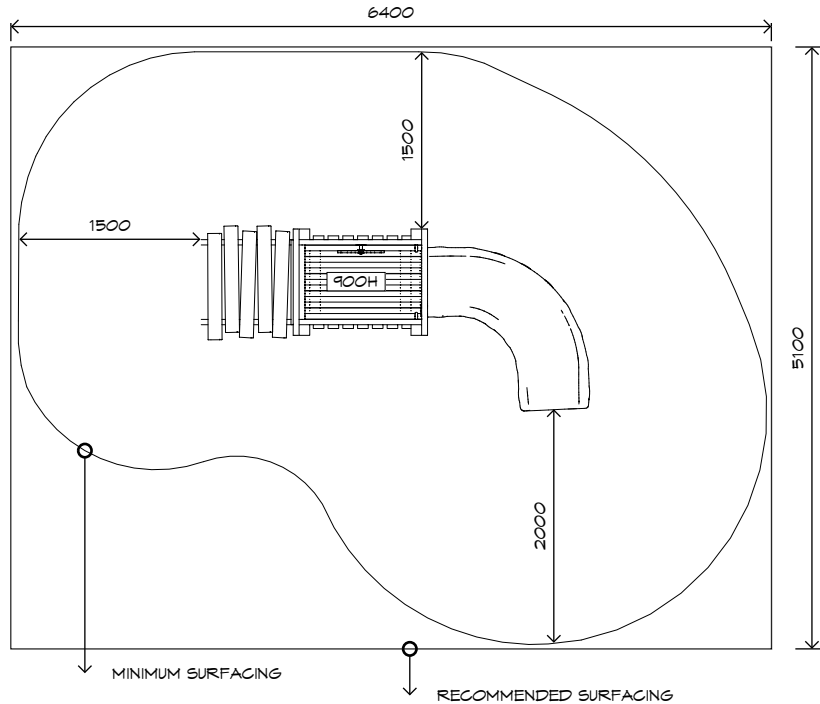

Product Sheet

Play Unit

PU001

playground
creations
creating play for everyday!

Product Warranty

Playground Creations warrants its products to be free from defect in materials or workmanship during normal use and installation and in accordance with our specifications.

Full warranty details on request.

Disclaimer: This should be read in conjunction with the Playground Creations full warranty terms and conditions.

On H5 posts and stainless steel fabricated components

On steel equipment with forced movement

On HDPE (high density polyethylene) structural failure

On combination rope work and activity nets

On all moving components

SURFACING:
RECOMMENDED: 33 m²
EDGING: 23 lm

0800 273 283 | info@playgroundcreations.co.nz | playgroundcreations.co.nz

Artist impression only