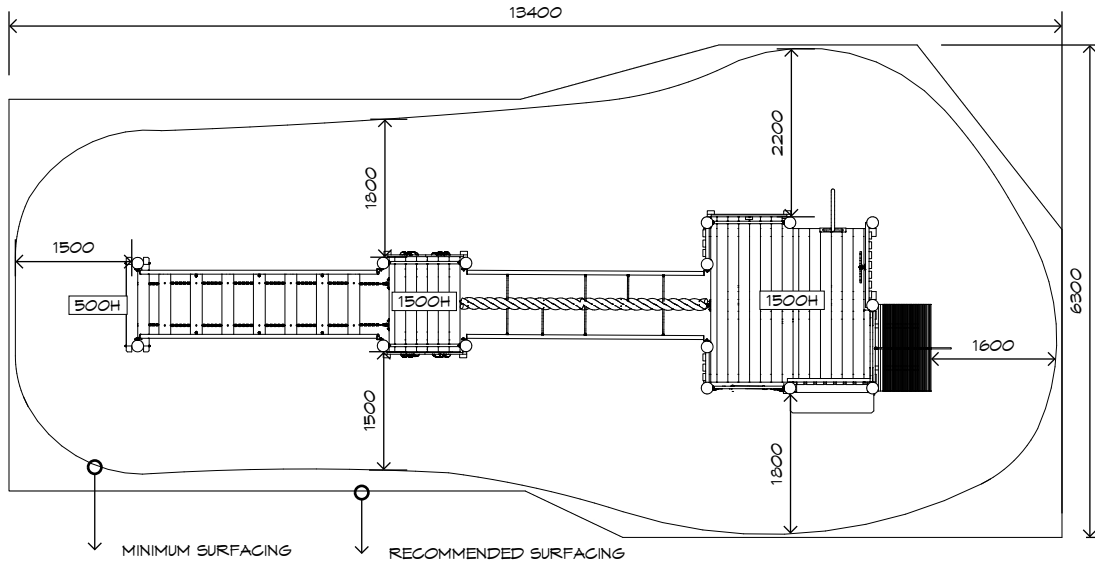

Product Sheet

Play Unit

PU002

Product Warranty

Playground Creations warrants its products to be free from defect in materials or workmanship during normal use and installation and in accordance with our specifications.

Full warranty details on request.

Disclaimer: This should be read in conjunction with the Playground Creations full warranty terms and conditions.

On H5 posts and stainless steel fabricated components

On steel equipment with forced movement

On HDPE (high density polyethylene) structural failure

On combination rope work and activity nets

On all moving components

SURFACING:
RECOMMENDED: 72 m²
EDGING: 37 lm