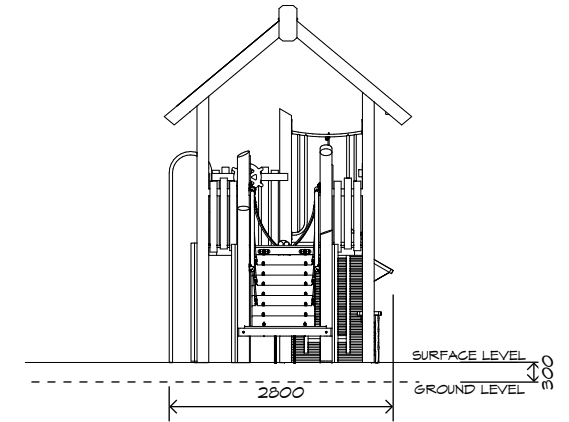

Product Sheet

Play Unit

PU002

Product Warranty

Playground Creations warrants its products to be free from defect in materials or workmanship during normal use and installation and in accordance with our specifications.

Full warranty details on request.

Disclaimer: This should be read in conjunction with the Playground Creations full warranty terms and conditions.

On H5 posts and stainless steel fabricated components

On steel equipment with forced movement

On HDPE (high density polyethylene) structural failure

On combination rope work and activity nets

On all moving components

SURFACING:
RECOMMENDED: 72 m²
EDGING: 37 lm