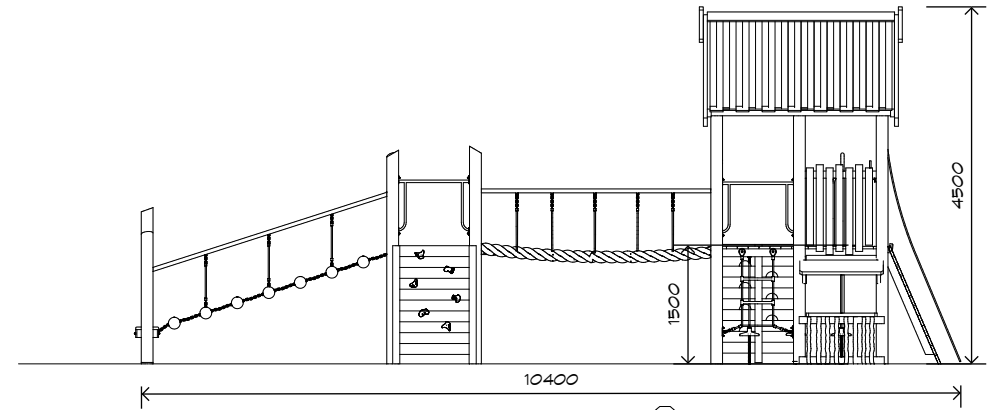

Product Sheet

Play Unit

PU002

Product Warranty

Playground Creations warrants its products to be free from defect in materials or workmanship during normal use and installation and in accordance with our specifications.

Full warranty details on request.

Disclaimer: This should be read in conjunction with the Playground Creations full warranty terms and conditions.

On H5 posts and stainless steel fabricated components

On steel equipment with forced movement

On HDPE (high density polyethylene) structural failure

On combination rope work and activity nets

On all moving components

SURFACING:
RECOMMENDED: 72 m²
EDGING: 37 lm