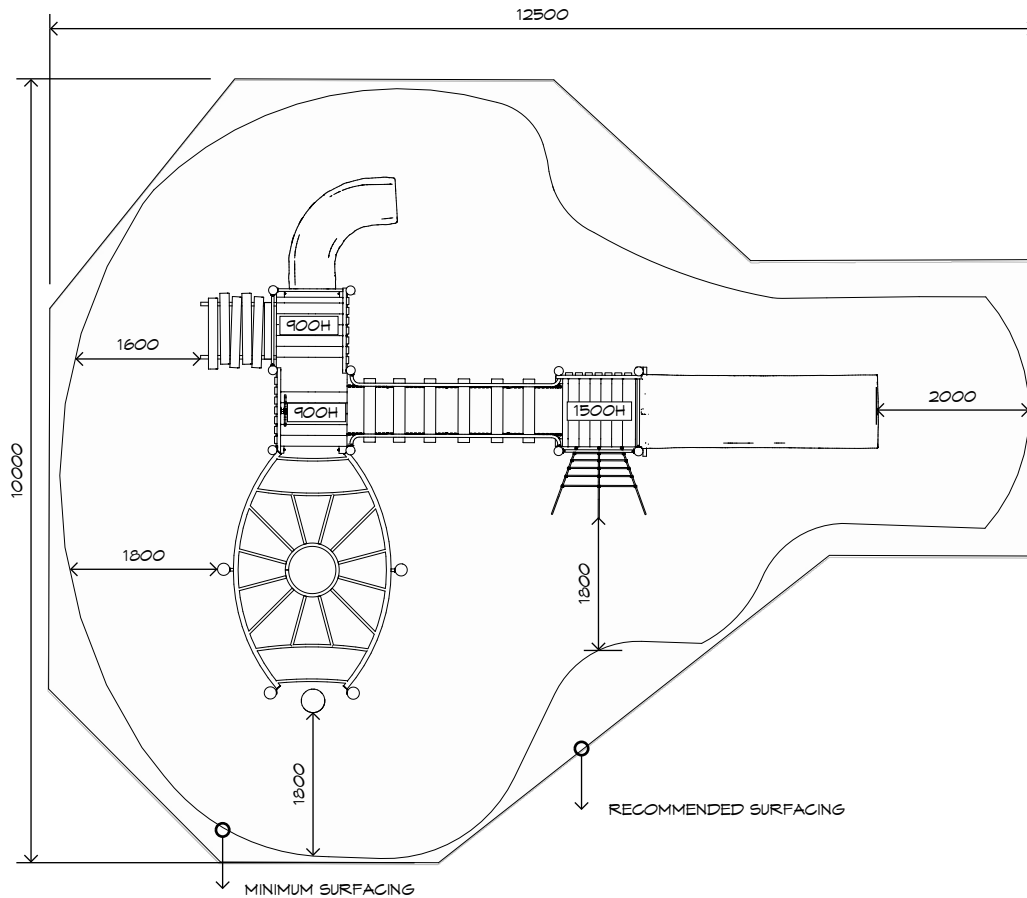

Product Sheet

Play Unit

PU004

Product Warranty

Playground Creations warrants its products to be free from defect in materials or workmanship during normal use and installation and in accordance with our specifications.

Full warranty details on request.

Disclaimer: This should be read in conjunction with the Playground Creations full warranty terms and conditions.

On H5 posts and stainless steel fabricated components

On steel equipment with forced movement

On HDPE (high density polyethylene) structural failure

On combination rope work and activity nets

On all moving components

SURFACING:
RECOMMENDED: 88 m²
EDGING: 38 lm