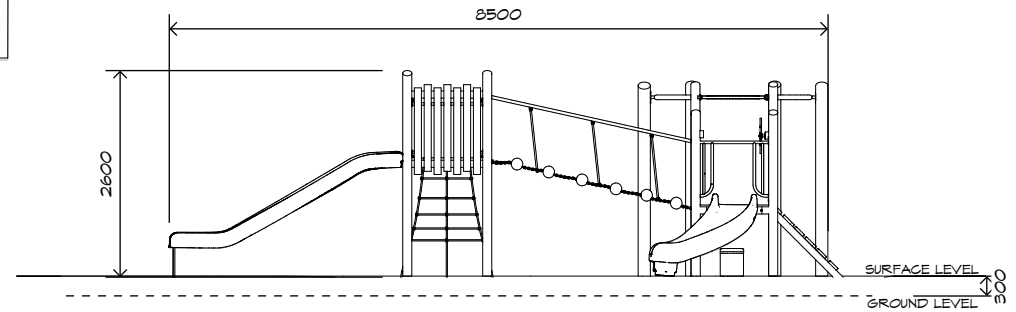

Product Sheet

Play Unit

PU004

Product Warranty

Playground Creations warrants its products to be free from defect in materials or workmanship during normal use and installation and in accordance with our specifications.

Full warranty details on request.

Disclaimer: This should be read in conjunction with the Playground Creations full warranty terms and conditions.

On H5 posts and stainless steel fabricated components

On steel equipment with forced movement

On HDPE (high density polyethylene) structural failure

On combination rope work and activity nets

On all moving components

SURFACING:
RECOMMENDED: 88 m²
EDGING: 38 lm