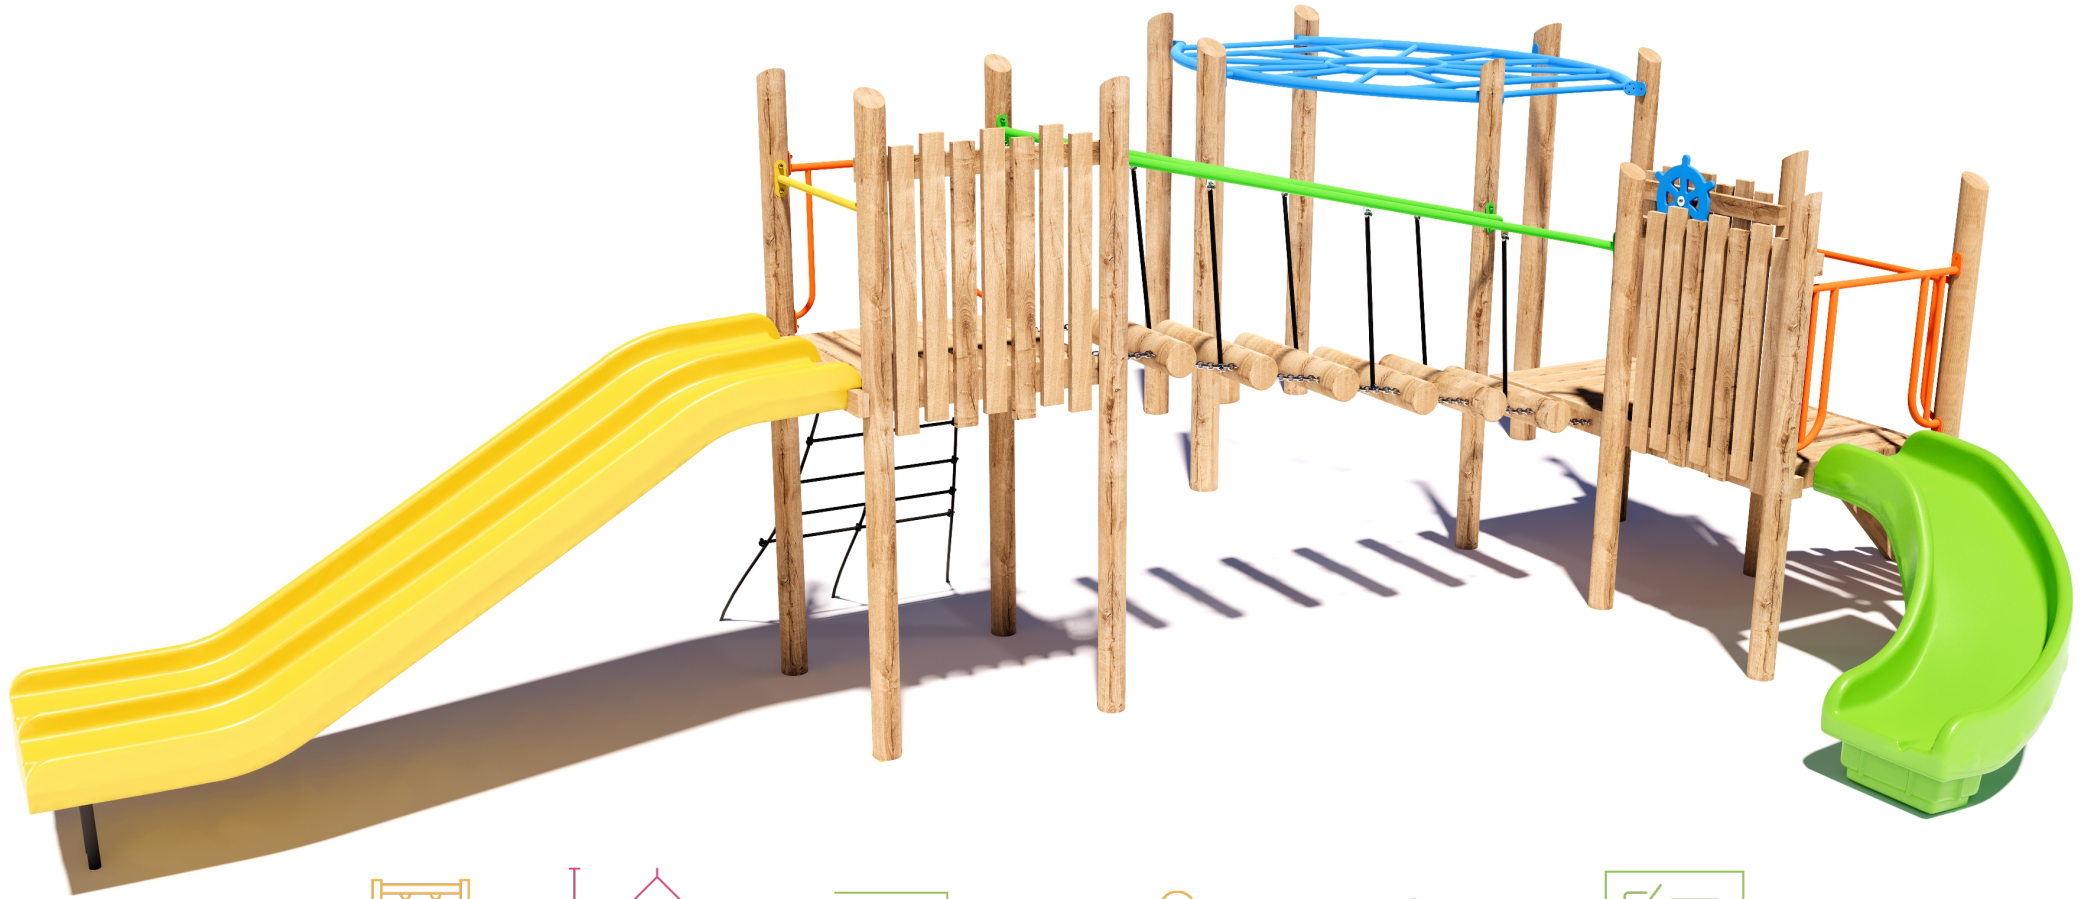

Product Sheet
Play Unit
PU004

CRITICAL
FALL HEIGHT
2.2m

TOTAL
HEIGHT
2.6m

RECOMMENDED
SURFACING
88m²

RECOMMENDED
AGE
2+

RECOMMENDED
USERS
1-25

NZS 5828:2015

Product Sheet

On HDPE (high density polyethylene) structural failure

On combination rope work and activity nets

On all moving components

SURFACING:
RECOMMENDED: 88 m²
EDGING: 38 lm