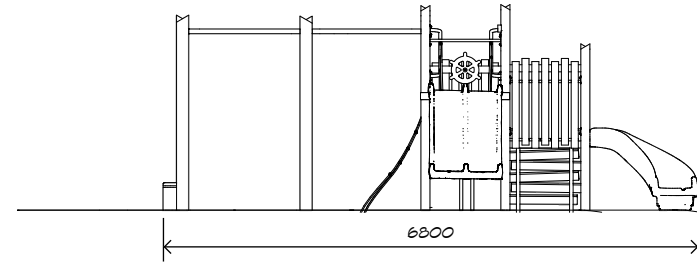

Product Sheet

Play Unit

PU004

Product Warranty

Playground Creations warrants its products to be free from defect in materials or workmanship during normal use and installation and in accordance with our specifications.

Full warranty details on request.

Disclaimer: This should be read in conjunction with the Playground Creations full warranty terms and conditions.

On H5 posts and stainless steel fabricated components

On steel equipment with forced movement

On HDPE (high density polyethylene) structural failure

On combination rope work and activity nets

On all moving components

SURFACING:
RECOMMENDED: 88 m²
EDGING: 38 lm