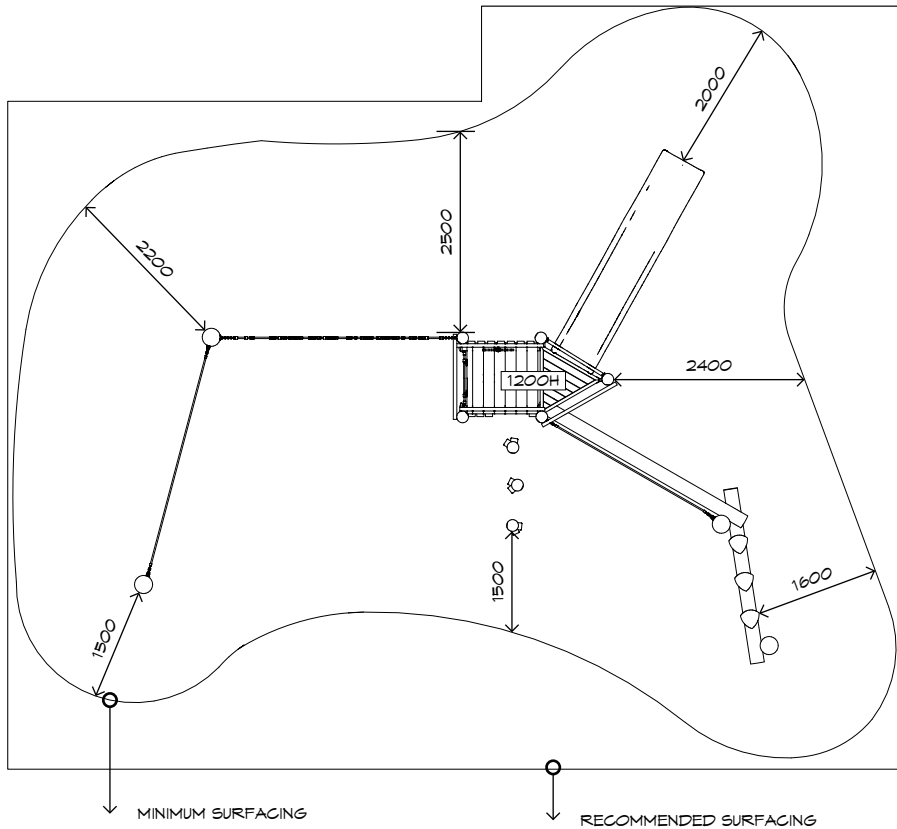

Product Sheet
Play Unit
PU005

CRITICAL
FALL HEIGHT
2.5m

TOTAL
HEIGHT
3.1m

RECOMMENDED
SURFACING
75m²

RECOMMENDED
AGE
5+

RECOMMENDED
USERS
1-15

NZS 5828:2015

Product Sheet
Play Unit
 PU005

On HDPE (high density polyethylene) structural failure

On combination rope work and activity nets

On all moving components

SURFACING:
 RECOMMENDED: 75 m²
 EDGING: 102 lm