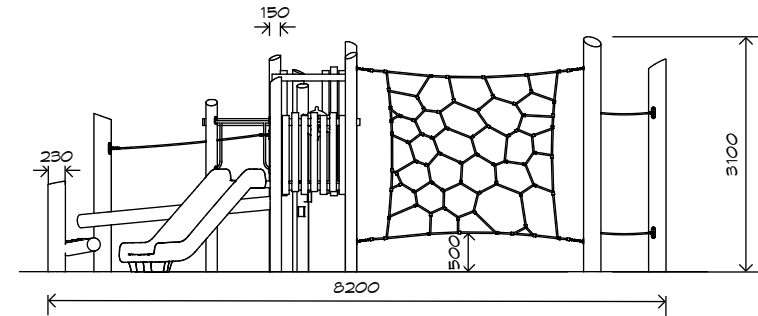

Product Sheet
Play Unit
PU005

CRITICAL
FALL HEIGHT
2.5m

TOTAL
HEIGHT
3.1m

RECOMMENDED
SURFACING
75m²

RECOMMENDED
AGE
5+

RECOMMENDED
USERS
1-15

NZS 5828:2015

Product Sheet
Play Unit
 PU005