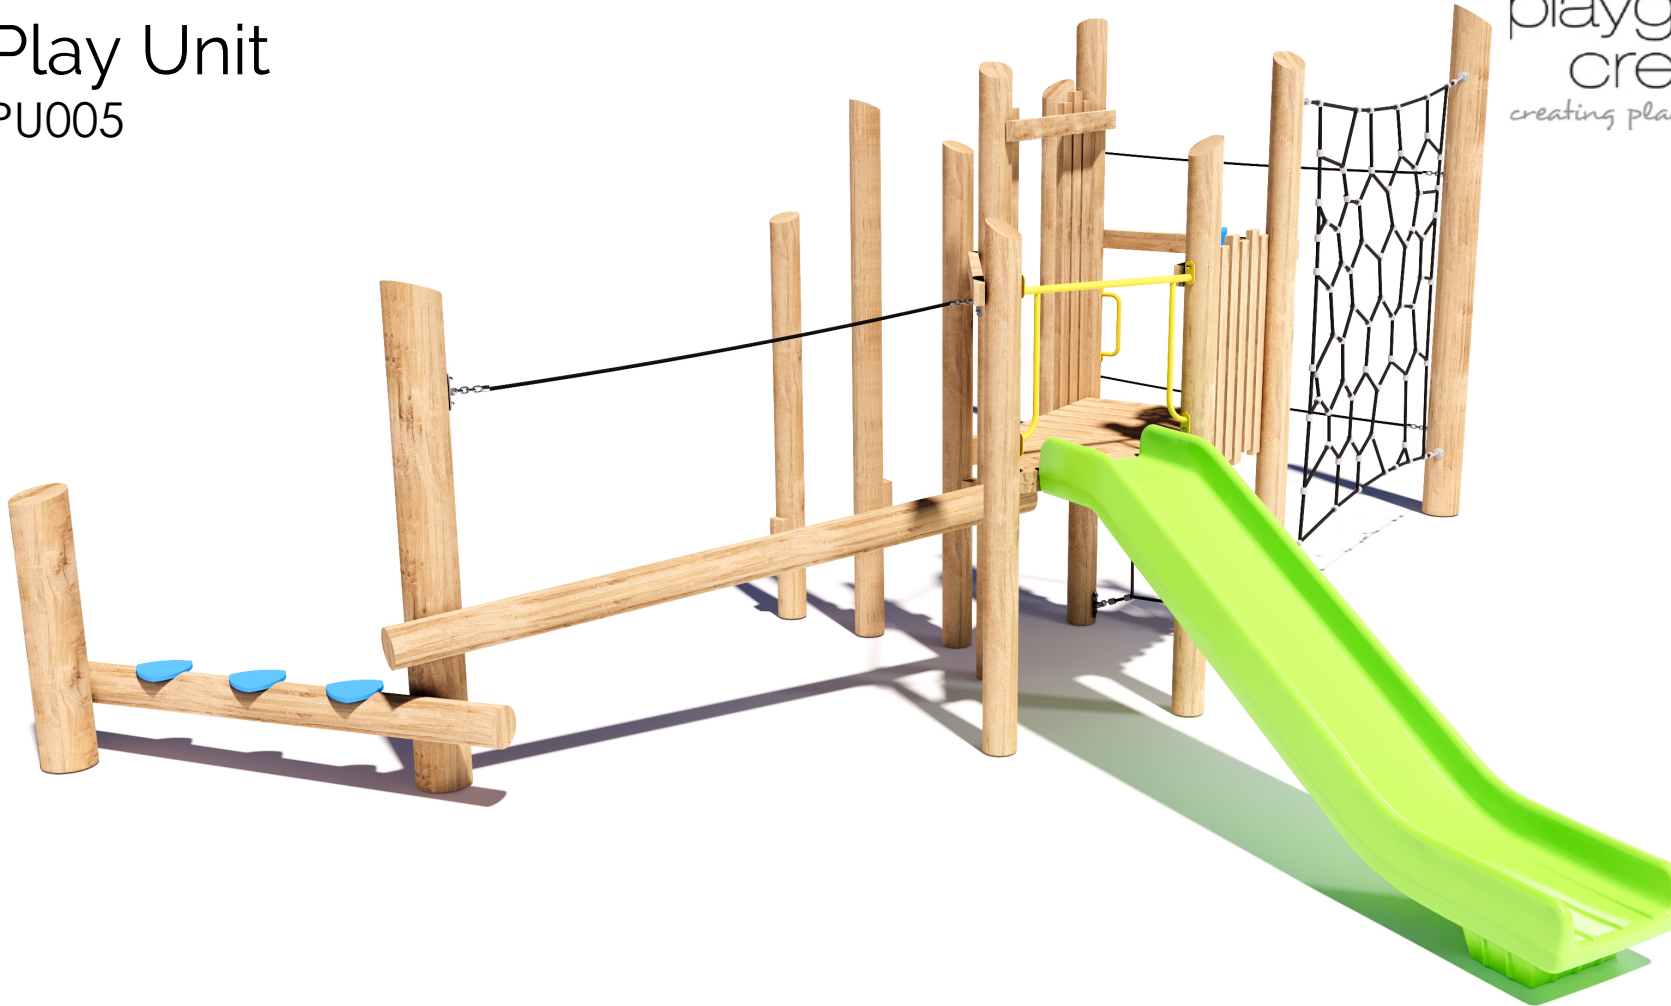

Product Sheet
Play Unit
PU005

CRITICAL
FALL HEIGHT
2.5m

TOTAL
HEIGHT
3.1m

RECOMMENDED
SURFACING
75m²

RECOMMENDED
AGE
5+

RECOMMENDED
USERS
1-15

NZS 5828:2015

Product Sheet
Play Unit
 PU005

On HDPE (high density polyethylene) structural failure

On combination rope work and activity nets

On all moving components

SURFACING:
 RECOMMENDED: 75 m²
 EDGING: 102 lm