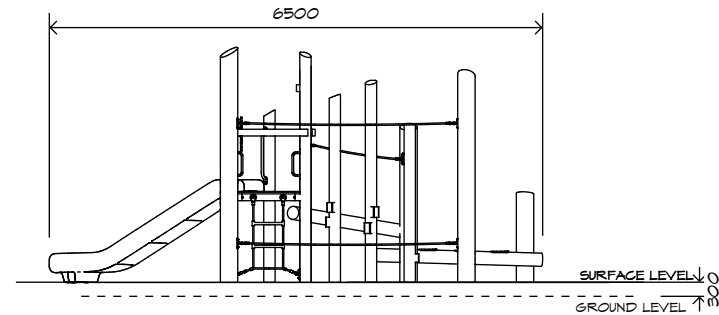

Product Sheet
Play Unit
PU005

CRITICAL
FALL HEIGHT
2.5m

TOTAL
HEIGHT
3.1m

RECOMMENDED
SURFACING
75m²

RECOMMENDED
AGE
5+

RECOMMENDED
USERS
1-15

NZS 5828:2015

Product Sheet
Play Unit
 PU005