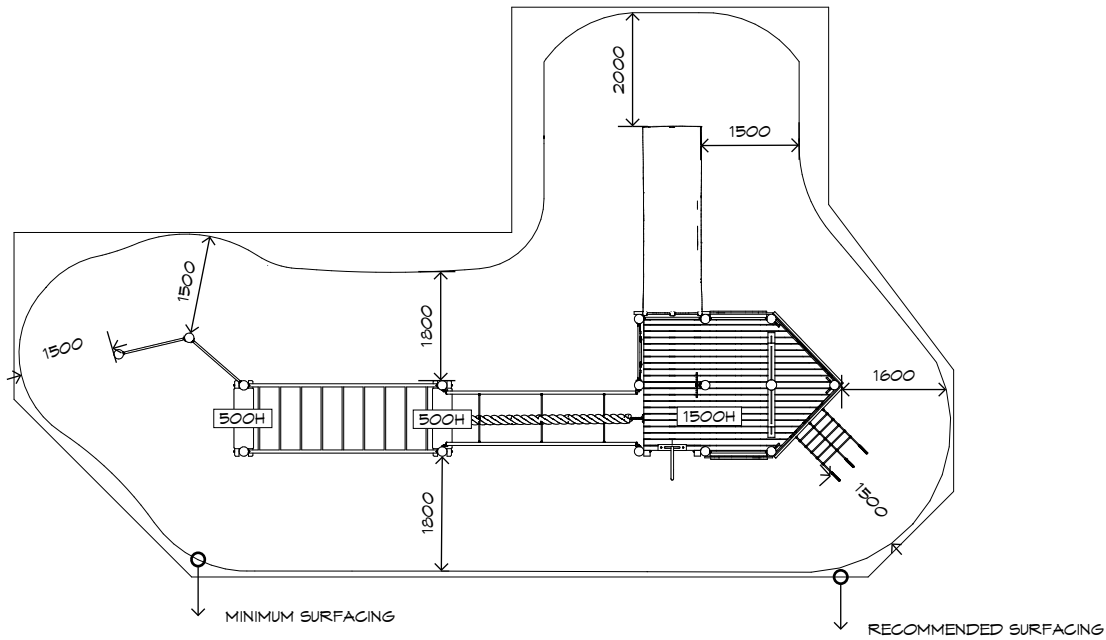

Product Sheet

Play Unit

PU006

Product Warranty

Playground Creations warrants its products to be free from defect in materials or workmanship during normal use and installation and in accordance with our specifications.

Full warranty details on request.

Disclaimer: This should be read in conjunction with the Playground Creations full warranty terms and conditions.

On H5 posts and stainless steel fabricated components

On steel equipment with forced movement

On HDPE (high density polyethylene) structural failure

On combination rope work and activity nets

On all moving components

SURFACING:
RECOMMENDED: 93 m²
EDGING: 44 lm