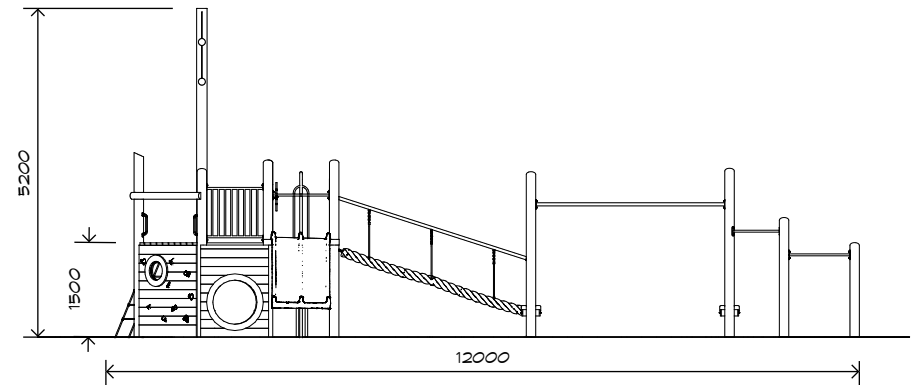

Product Sheet

Play Unit

PU006

Product Warranty

Playground Creations warrants its products to be free from defect in materials or workmanship during normal use and installation and in accordance with our specifications.

Full warranty details on request.

Disclaimer: This should be read in conjunction with the Playground Creations full warranty terms and conditions.

On H5 posts and stainless steel fabricated components

On steel equipment with forced movement

On HDPE (high density polyethylene) structural failure

On combination rope work and activity nets

On all moving components

SURFACING:
RECOMMENDED: 93 m²
EDGING: 44 lm