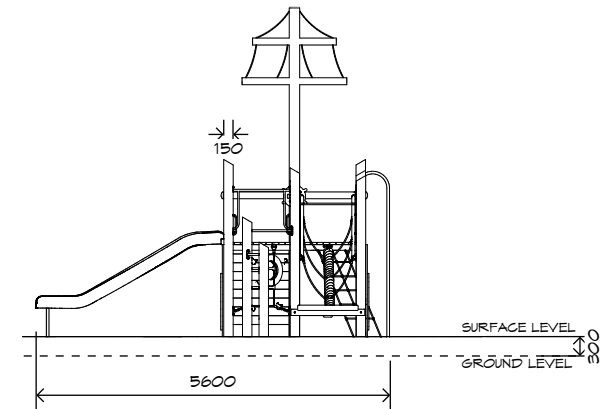

Product Sheet

Play Unit

PU006

Product Warranty

Playground Creations warrants its products to be free from defect in materials or workmanship during normal use and installation and in accordance with our specifications.

Full warranty details on request.

Disclaimer: This should be read in conjunction with the Playground Creations full warranty terms and conditions.

On H5 posts and stainless steel fabricated components

On steel equipment with forced movement

On HDPE (high density polyethylene) structural failure

On combination rope work and activity nets

On all moving components

SURFACING:
RECOMMENDED: 93 m²
EDGING: 44 lm