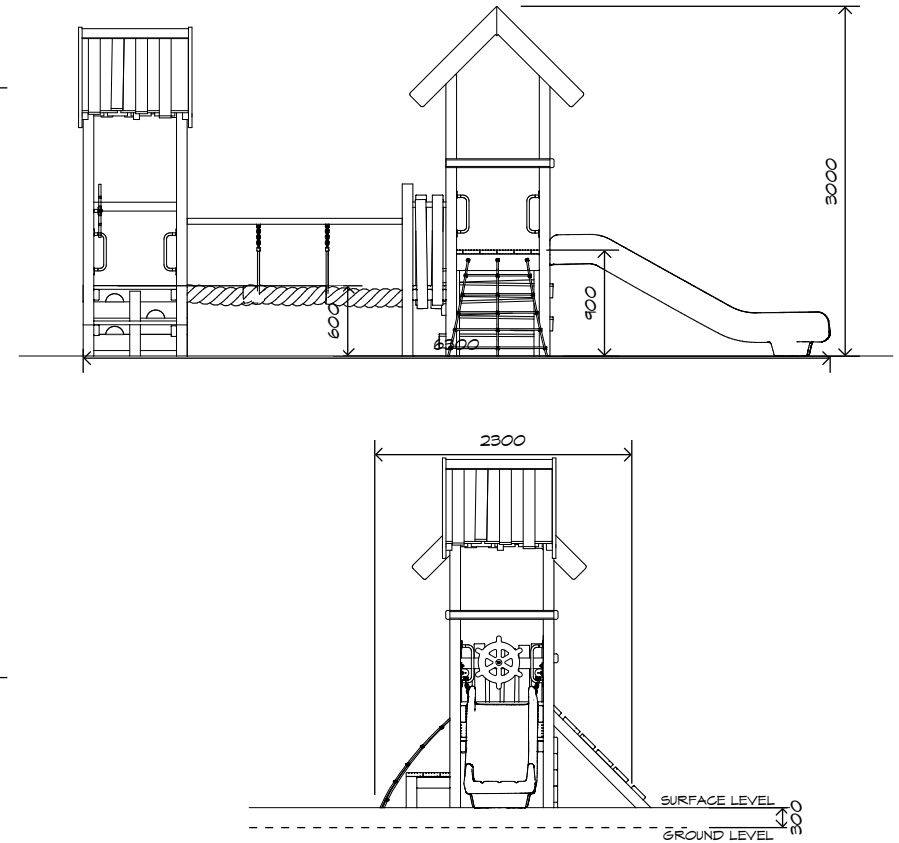

Product Sheet

Play Unit

PU007

Product Warranty

Playground Creations warrants its products to be free from defect in materials or workmanship during normal use and installation and in accordance with our specifications.

Full warranty details on request.

Disclaimer: This should be read in conjunction with the Playground Creations full warranty terms and conditions.

On H5 posts and stainless steel fabricated components

On steel equipment with forced movement

On HDPE (high density polyethylene) structural failure

On combination rope work and activity nets

On all moving components

SURFACING:
RECOMMENDED: 41 m²
EDGING: 26 lm