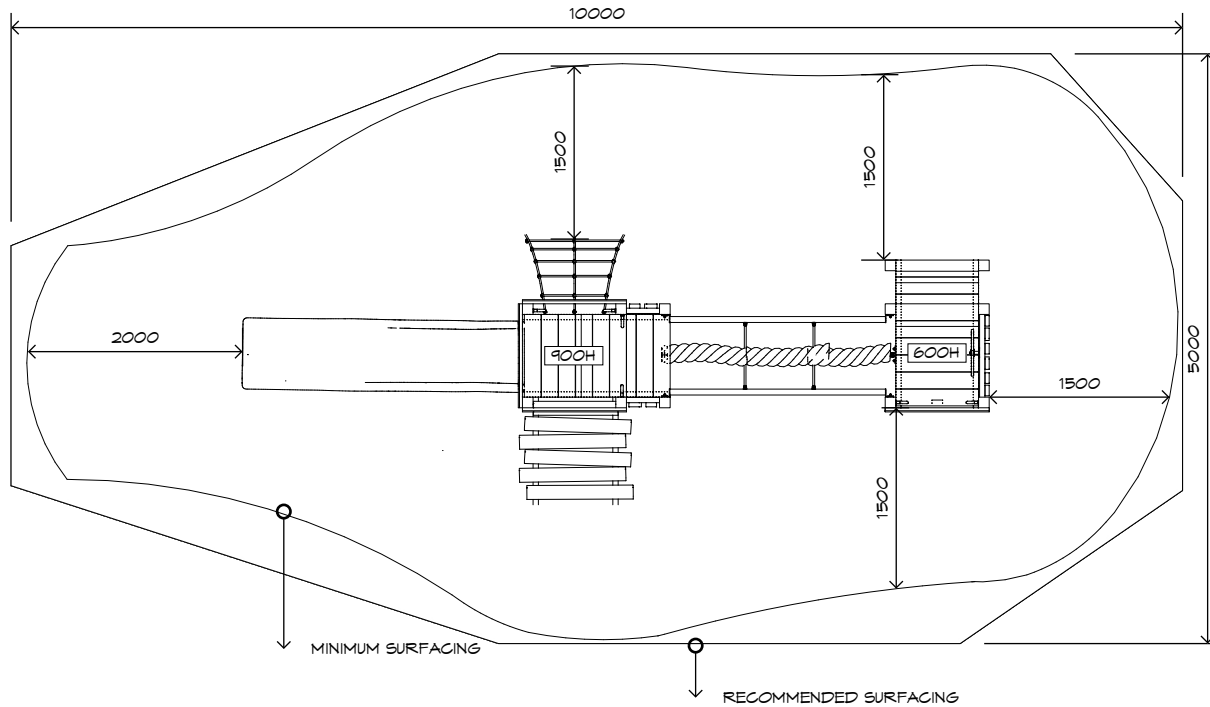

Product Sheet

Play Unit

PU007

Product Warranty

Playground Creations warrants its products to be free from defect in materials or workmanship during normal use and installation and in accordance with our specifications.

Full warranty details on request.

Disclaimer: This should be read in conjunction with the Playground Creations full warranty terms and conditions.

On H5 posts and stainless steel fabricated components

On steel equipment with forced movement

On HDPE (high density polyethylene) structural failure

On combination rope work and activity nets

On all moving components

SURFACING:
RECOMMENDED: 41 m²
EDGING: 26 lm