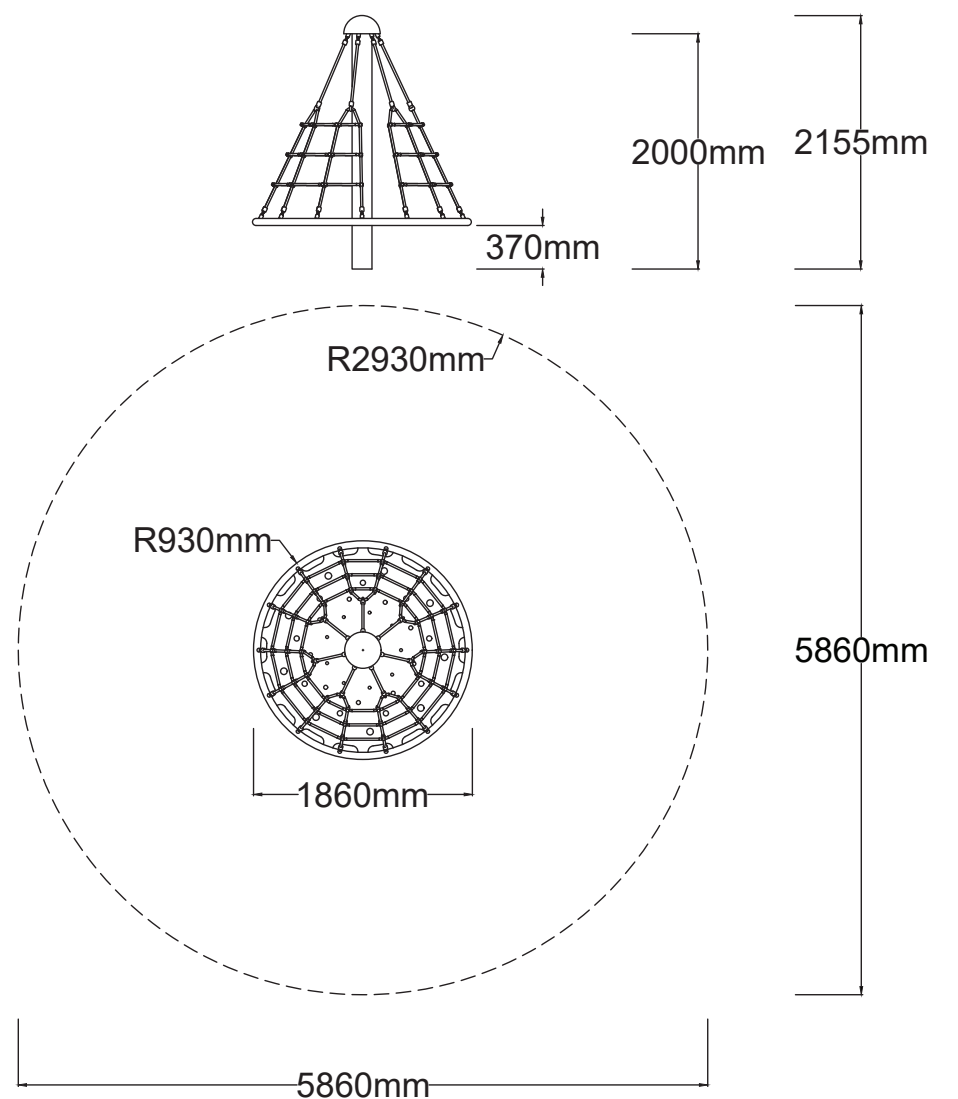

[Check our Rope and Powdercoat colours in our materials section or consult colours with Kaebel Leisure.](#)

Specifications

Max Height	2.15m
Fallzone Area	27m ²
Max Fall Height	2.15m
Equipment Size	1.86m(w) x 1.86m(l) x 2.15m(h)

Materials | Equipment

16mm steel reinforced rope
Powdercoated DuraGal post
Powdercoated aluminium cap
Rubber membrane

All products are designed and owned by Kaebel Leisure. Drawings are concept only. Not to scale.