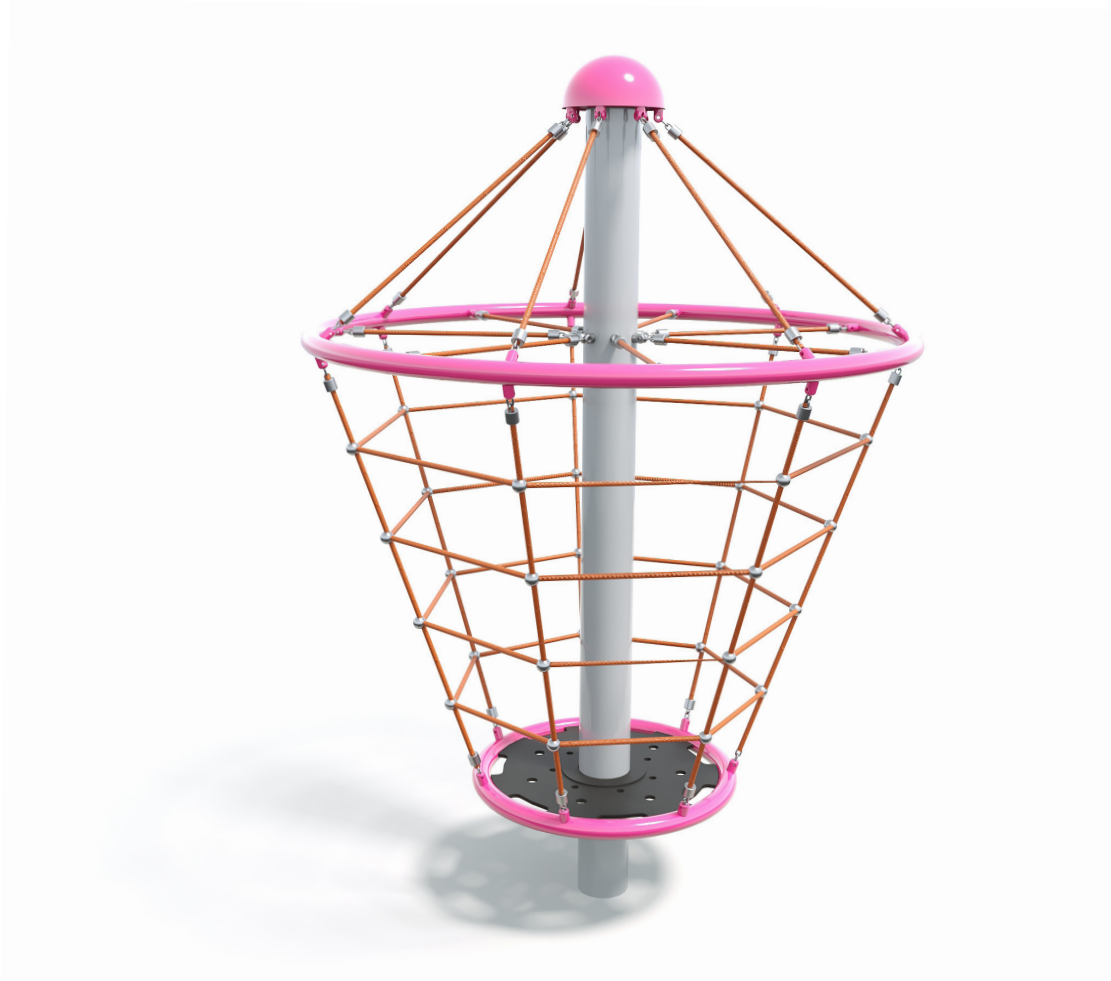

### Specifications

Max Height	2.7m
Fall Zone Area	27m <sup>2</sup>
Max Fall Height	2.7m
Equipment Size	1.9m(w) x 1.9m(l) x 2.7m(h)

### Materials & Equipment

Structure	Powdercoated stainless steel
Dynamic	16mm steel reinforced rope, Rubber membrane
Static	Powdercoated stainless steel cap

## Side Elevation