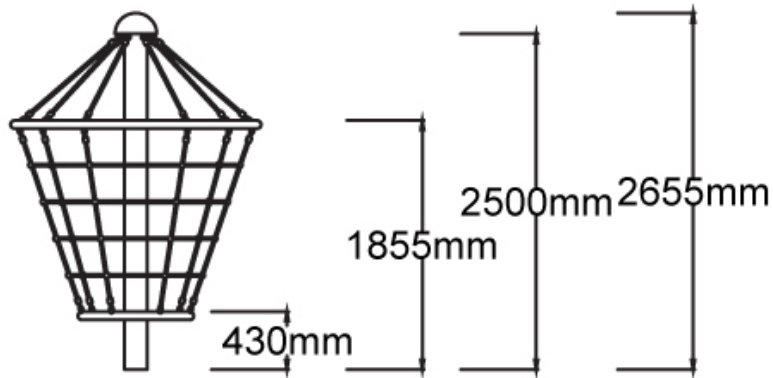

Side Elevation