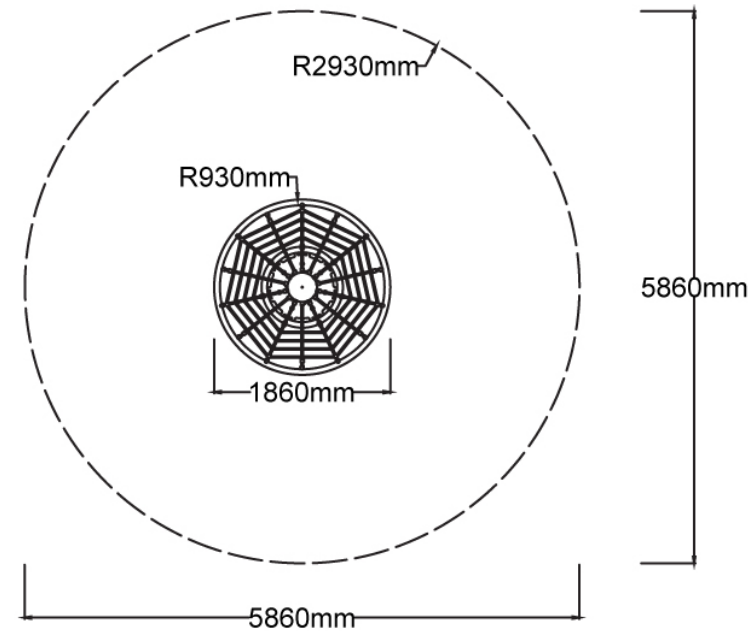

Top View

DOWNLOADS

For access to our DWG files and High Resolution Product images, please [Click here](#) to login or create an account.