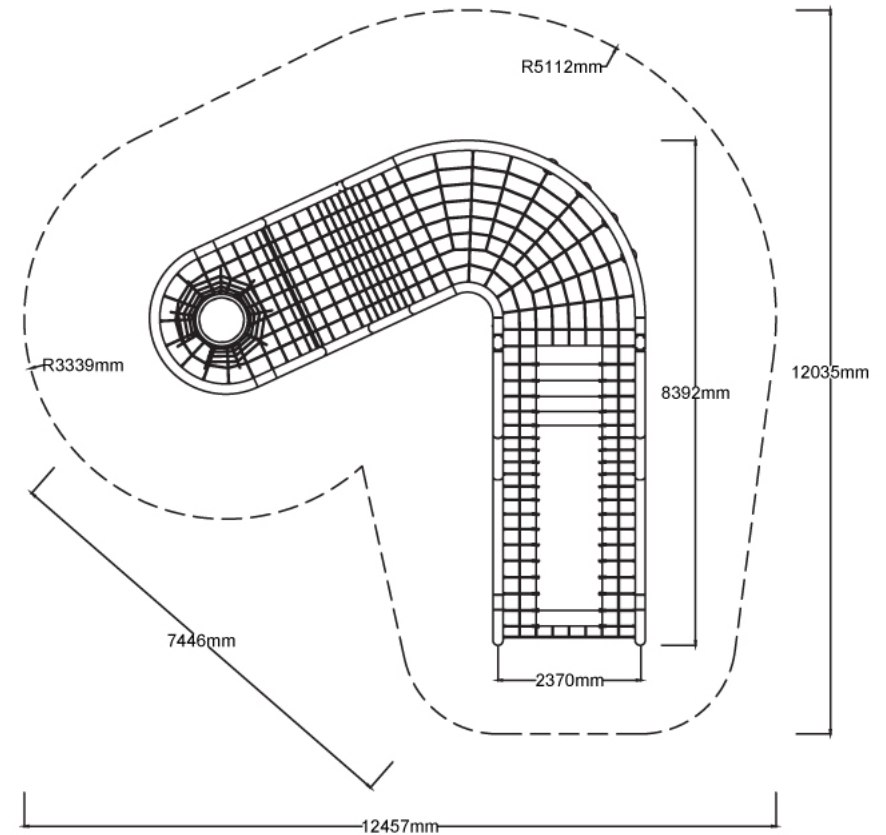

### Specifications

Max Height	2.6m
Fall Zone Area	105.4m <sup>2</sup>
Max Fall Height	2.6m
Equipment Size	7.5m(w) x 8.4m(l) x 2.6m(h)

### Materials & Equipment

Structure	Powdercoated stainless steel
Dynamic	18mm steel-reinforced rope, Rubber membrane and pommels

## Side Elevation

## Top View