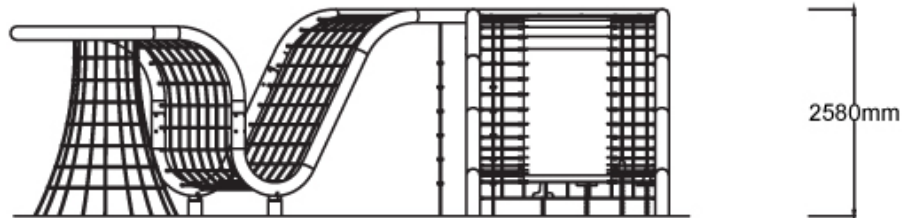

Side Elevation