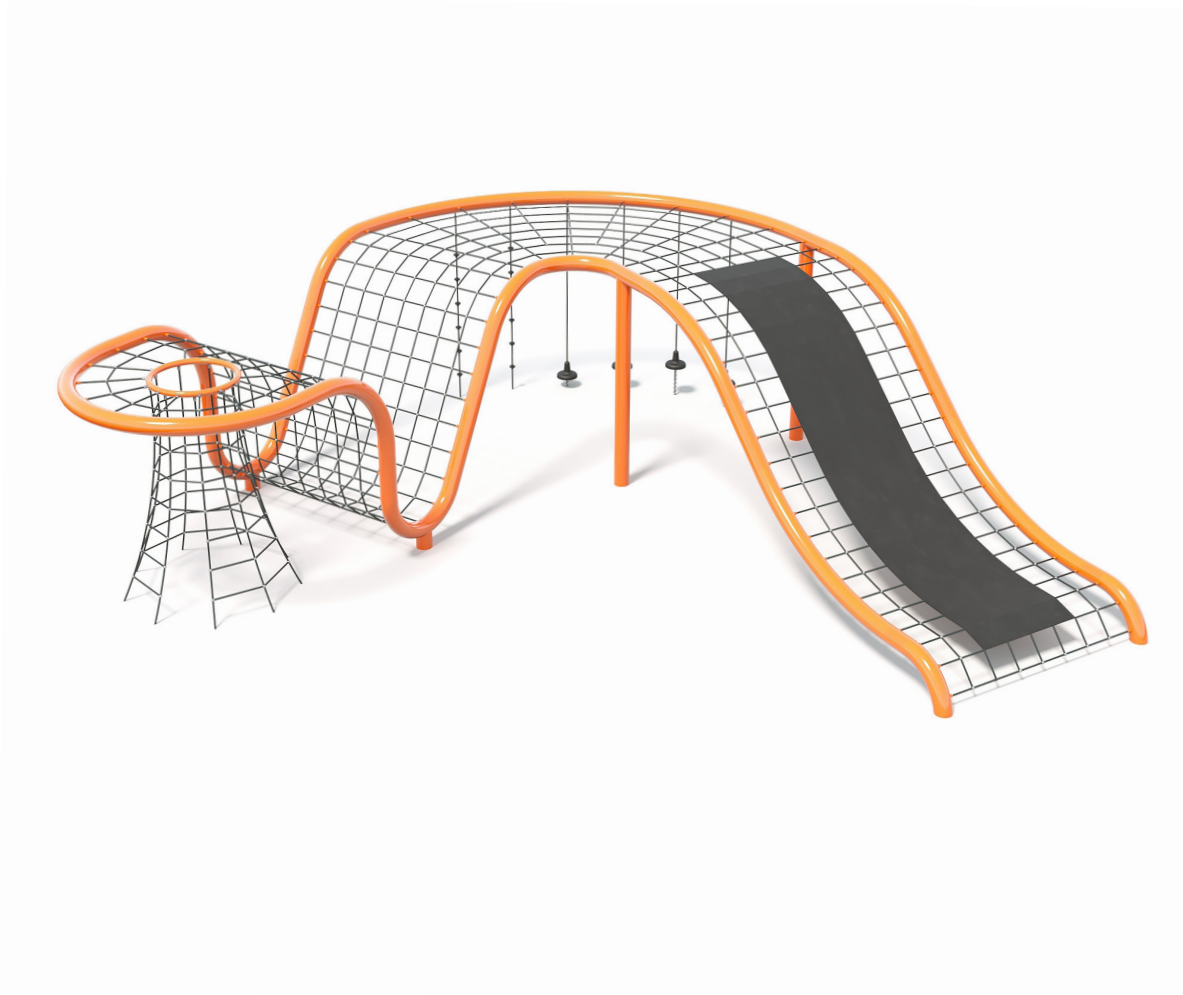

### Specifications

Max Height	2.6m
Fall Zone Area	105.4m <sup>2</sup>
Max Fall Height	2.6m
Equipment Size	7.5m(w) x 8.4m(l) x 2.6m(h)

### Materials & Equipment

Structure	Powdercoated stainless steel
Dynamic	18mm steel-reinforced rope, Rubber membrane and pommels

## Side Elevation

## Top View