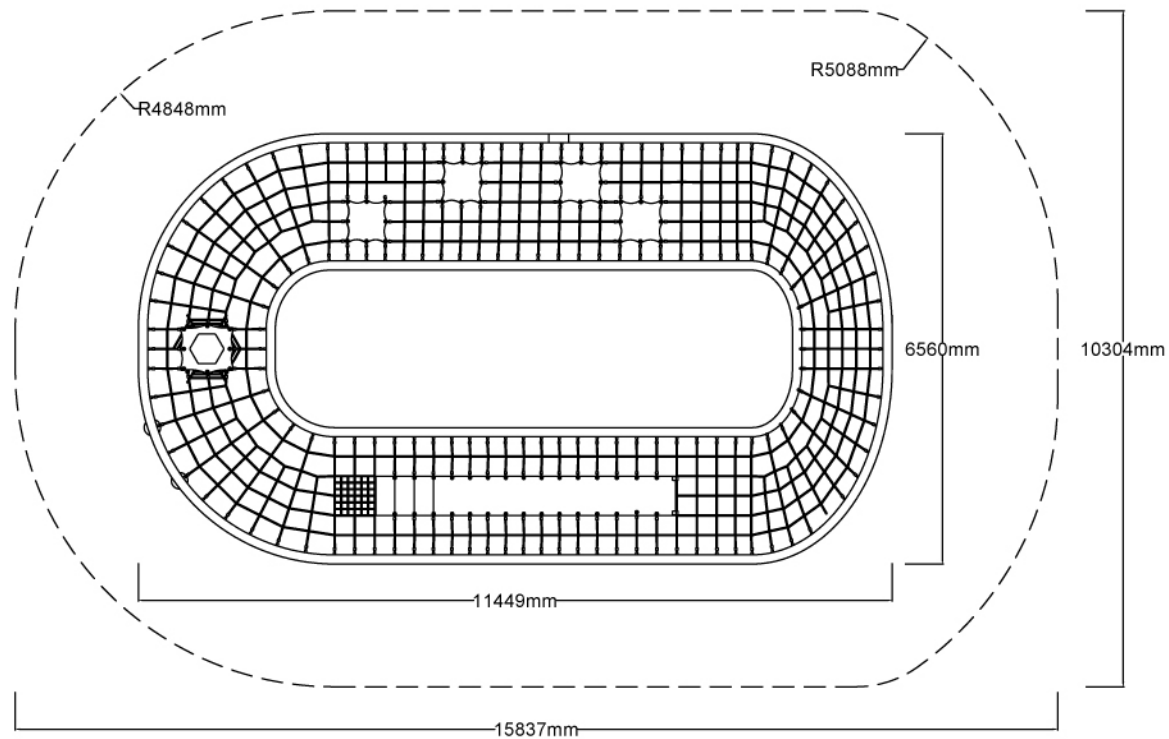

Top View

DOWNLOADS

For access to our DWG files and High Resolution Product images, please [Click here](#) to login or create an account.