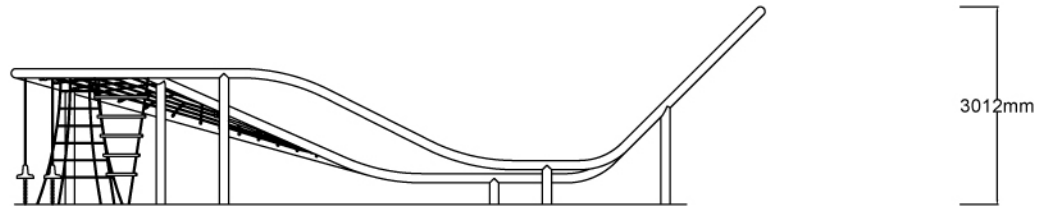

Side Elevation