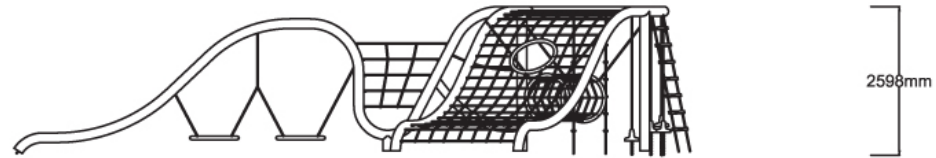

Side Elevation