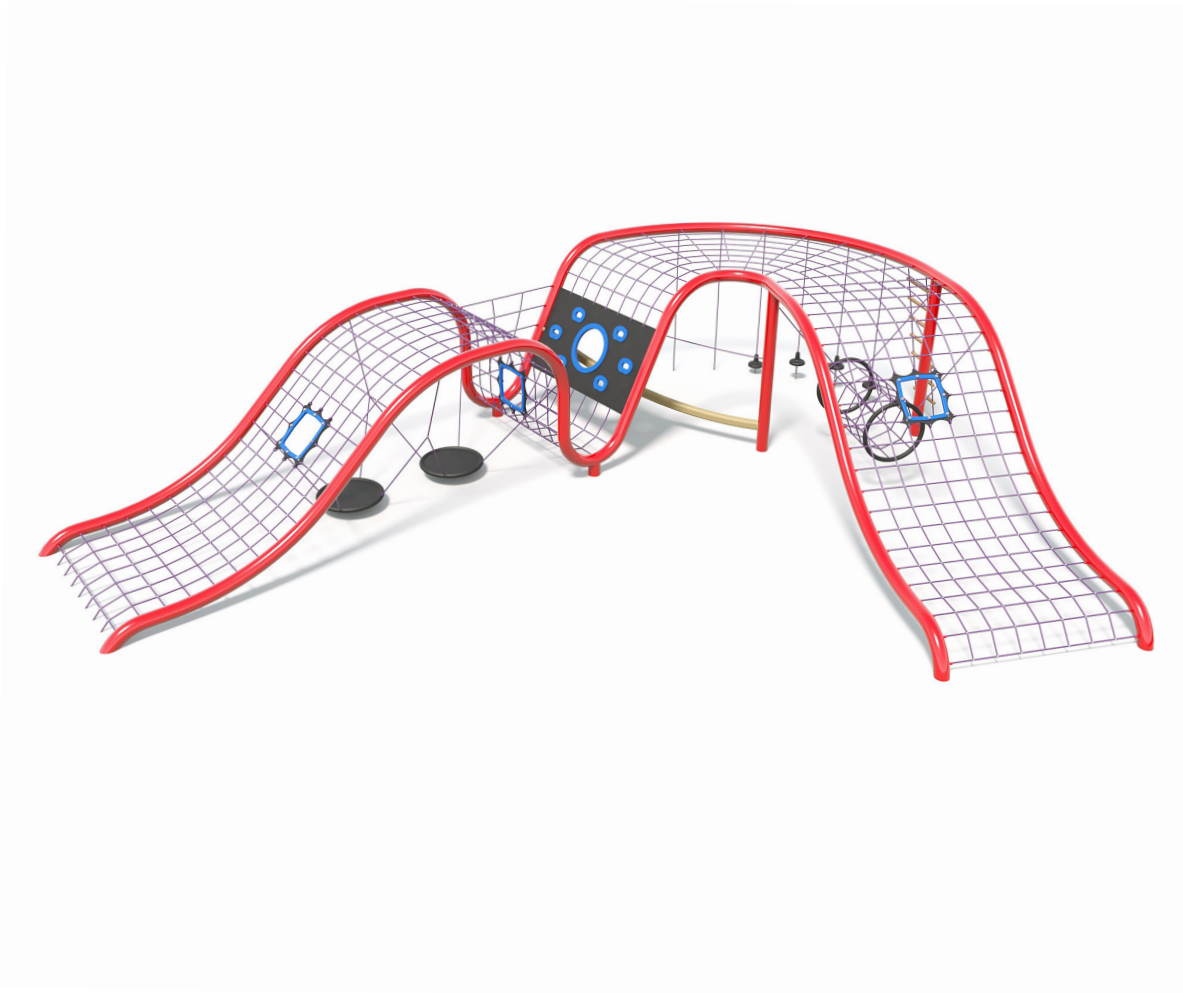

Users 1-61

Specifications

Max Height	2.6m
Fall Zone Area	119.5m ²
Max Fall Height	2.6m
Equipment Size	11.7m(w) x 9m(l) x 2.6m(h)

Materials & Equipment

Structure	Powdercoated stainless steel
Dynamic	18mm steel-reinforced rope, 120mm square jungle rope, Rubber membrane and pommels
Static	Timber or plastic steps

Colours

[Click here](#) to see our Rope and Powdercoat colours or consult colours with Kaebel Leisure.

Side Elevation

Top View

DOWNLOADS

For access to our DWG files and High Resolution Product images, please [Click here](#) to login or create an account.