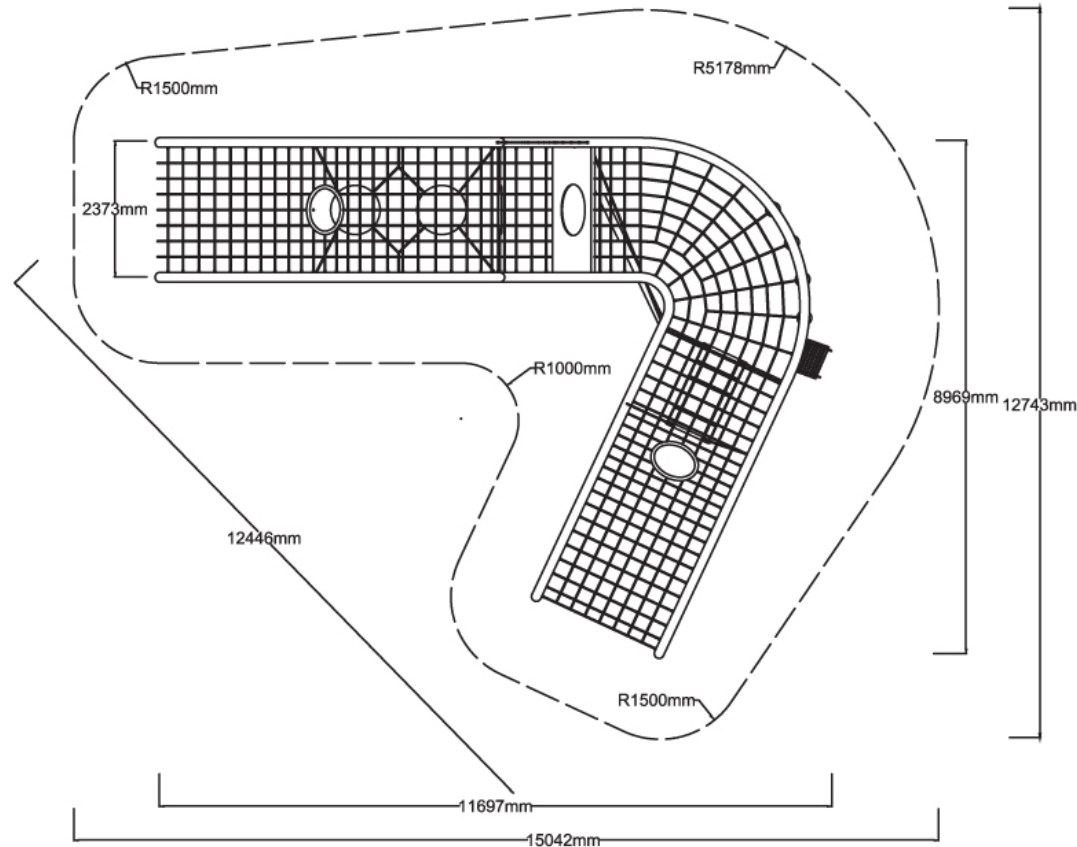

Users 1-61

Specifications

Max Height	2.6m
Fall Zone Area	119.5m ²
Max Fall Height	2.6m
Equipment Size	11.7m(w) x 9m(l) x 2.6m(h)

Materials & Equipment

Structure	Powdercoated stainless steel
Dynamic	18mm steel-reinforced rope, 120mm square jungle rope, Rubber membrane and pommels
Static	Timber or plastic steps

Colours

[Click here](#) to see our Rope and Powdercoat colours or consult colours with Kaebel Leisure.

Side Elevation

Top View

DOWNLOADS

For access to our DWG files and High Resolution Product images, please [Click here](#) to login or create an account.